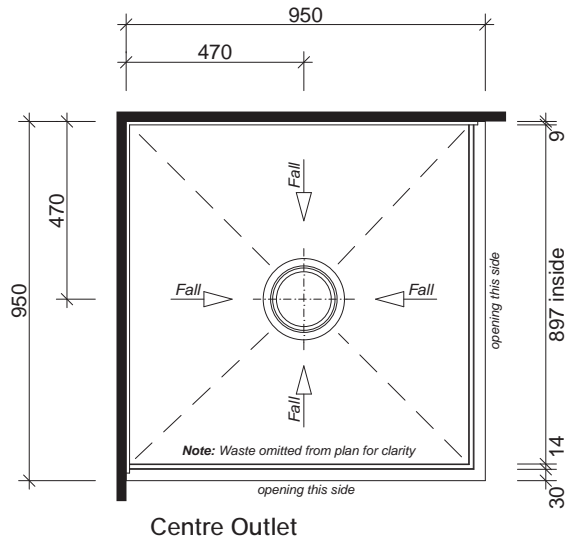

BOUTIQUE BASE

SCREEN OPTIONS

REACTIVATOR BASE

SCREEN OPTIONS