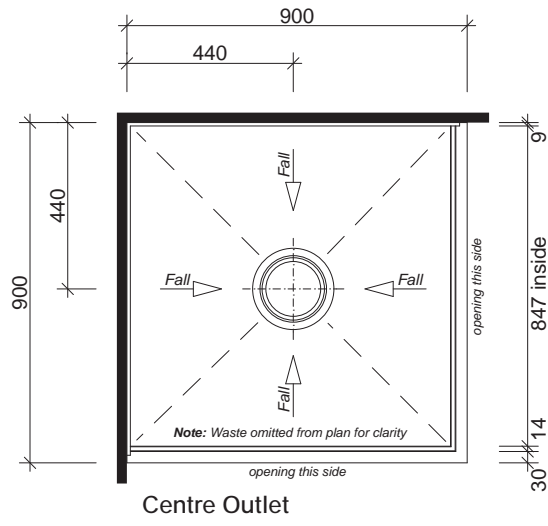

BOUTIQUE BASE

SCREEN OPTIONS

REACTIVATOR BASE

SCREEN OPTIONS