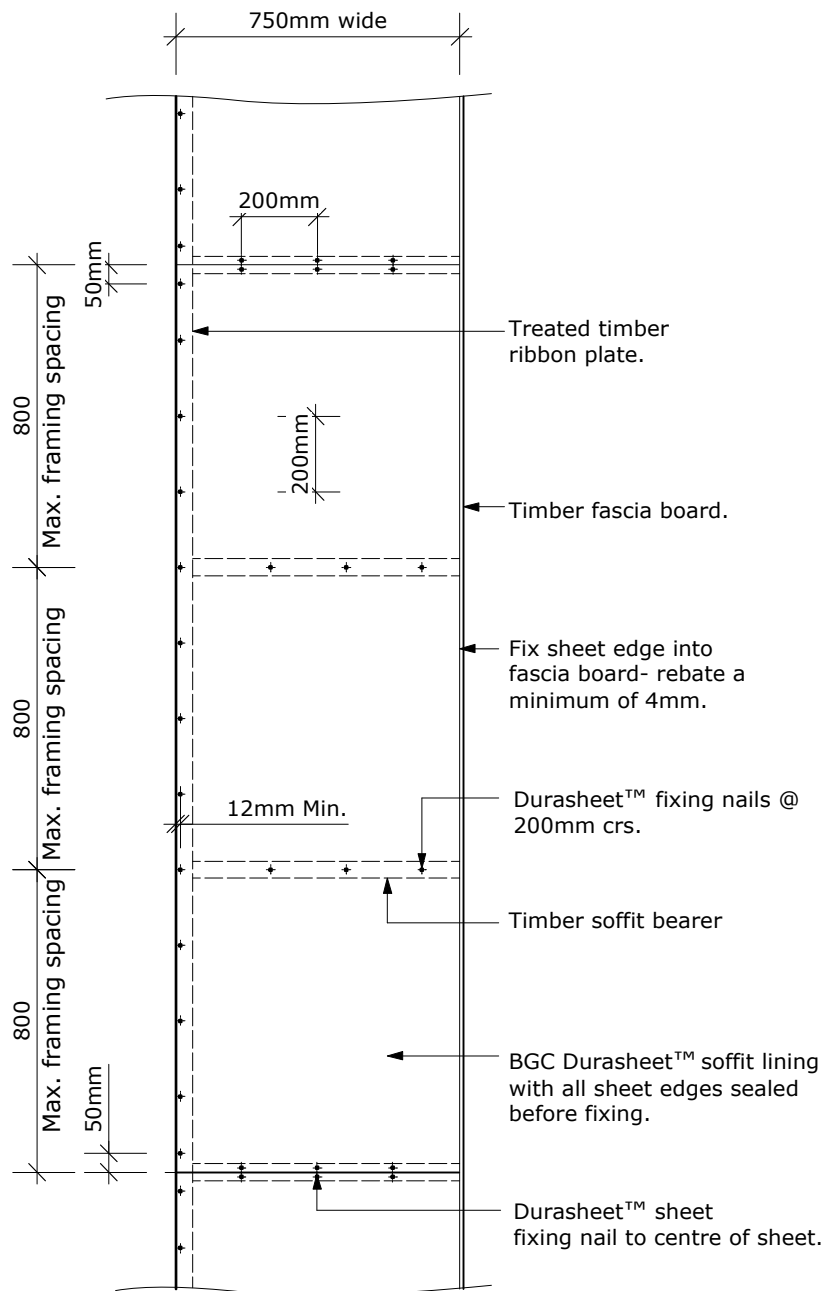

BGC**Fibre Cement**

BGC Durasheet™ 750mm Wide Soffit & Eaves Setout

PROFILE **BGC Durasheet™**

DATE Feb 2010

DETAIL **750mm Wide Soffit & Eaves Setout**

SCALE 1:5 @ A4

DETAIL NO. **D 16**