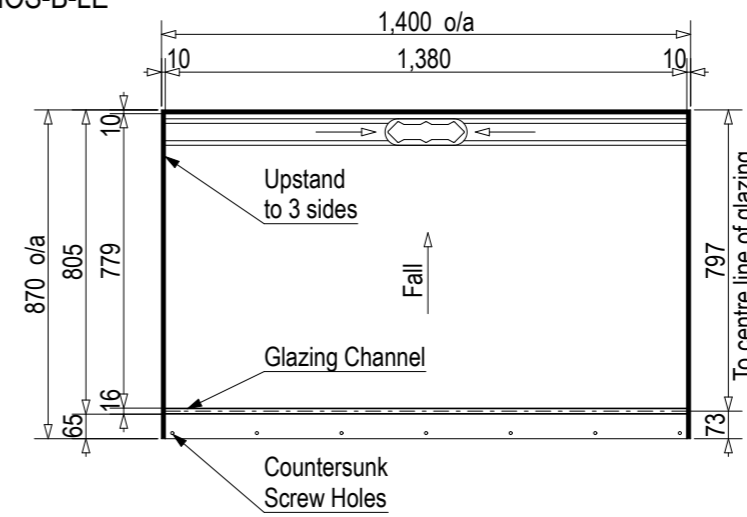

Note: Drain position central unless dimensioned otherwise

### Step Entry

SKU: LQ-MOS-B-ST

### Level Entry

SKU: LQ-MOS-B-LE

See Waste Channel Recess Specifications for size

Floor Recess 1400x840x24

Note: Verify exact shower base dimensions on site