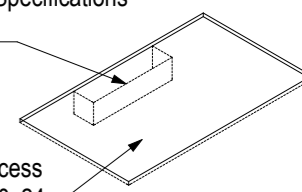

Note: Drain position central unless dimensioned otherwise

### Level Entry

SKU: LQ-MOS-B-LE

See Waste Channel Recess Specifications for size

Floor Recess 1400x840x24

Note: Verify exact shower base dimensions on site