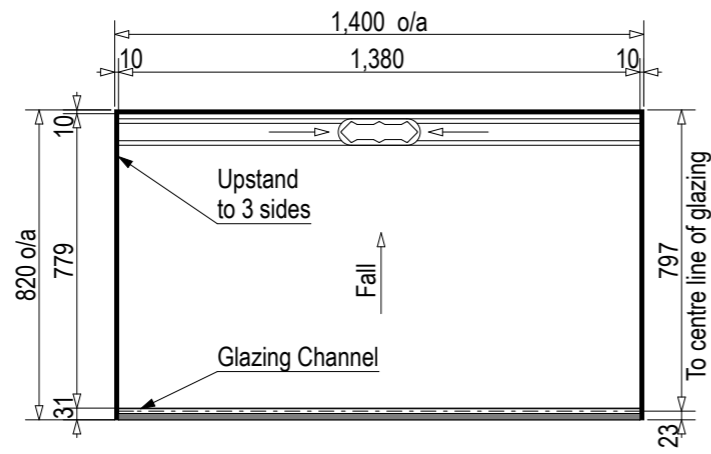

Note: Drain position central unless dimensioned otherwise

### Level Entry

SKU: LQ-MOS-B-LE

See Waste Channel Recess Specifications for size

Floor Recess 1400x840x24

Note: Verify exact shower base dimensions on site