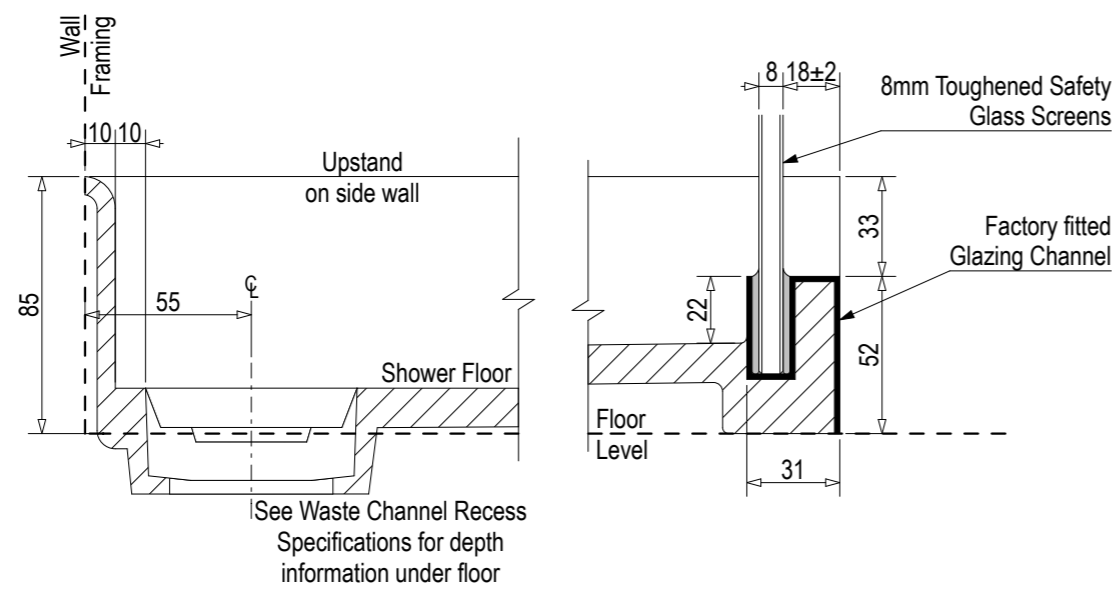

Note: Drain position central unless dimensioned otherwise

### Level Entry

SKU: LQ-MOS-B-LE

See Waste Channel Recess Specifications for size

Floor Recess 1400x840x24

Note: Verify exact shower base dimensions on site