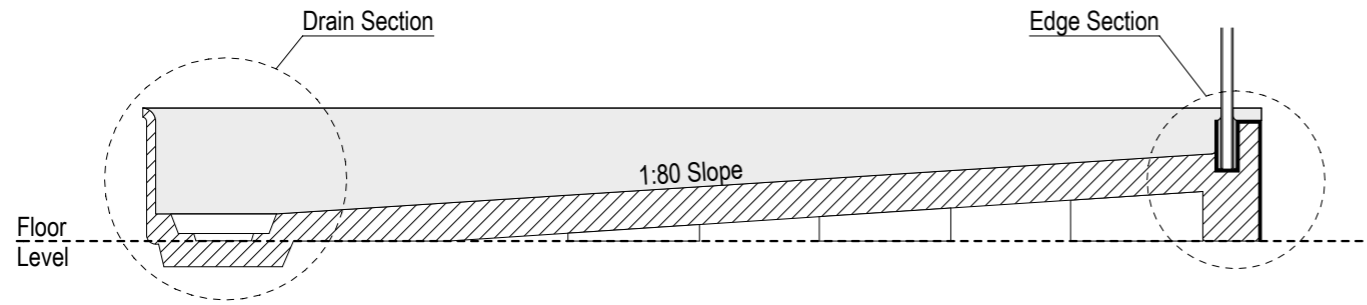

Note: Drain position central unless dimensioned otherwise

### Step Entry

SKU: LQ-MOS-B-ST

### Level Entry

SKU: LQ-MOS-B-LE

See Waste Channel Recess Specifications for size

Floor Recess 1400x840x24

Note: Verify exact shower base dimensions on site