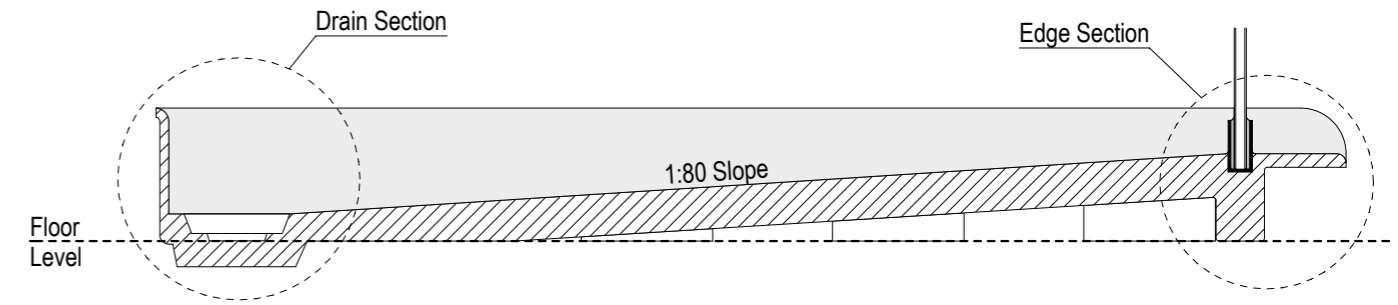

Note: Drain position central unless dimensioned otherwise

### Step Entry

SKU: LQ-MOS-B-ST

### Level Entry

SKU: LQ-MOS-B-LE

See Waste Channel Recess Specifications for size

Floor Recess 1400x840x24

Note: Verify exact shower base dimensions on site