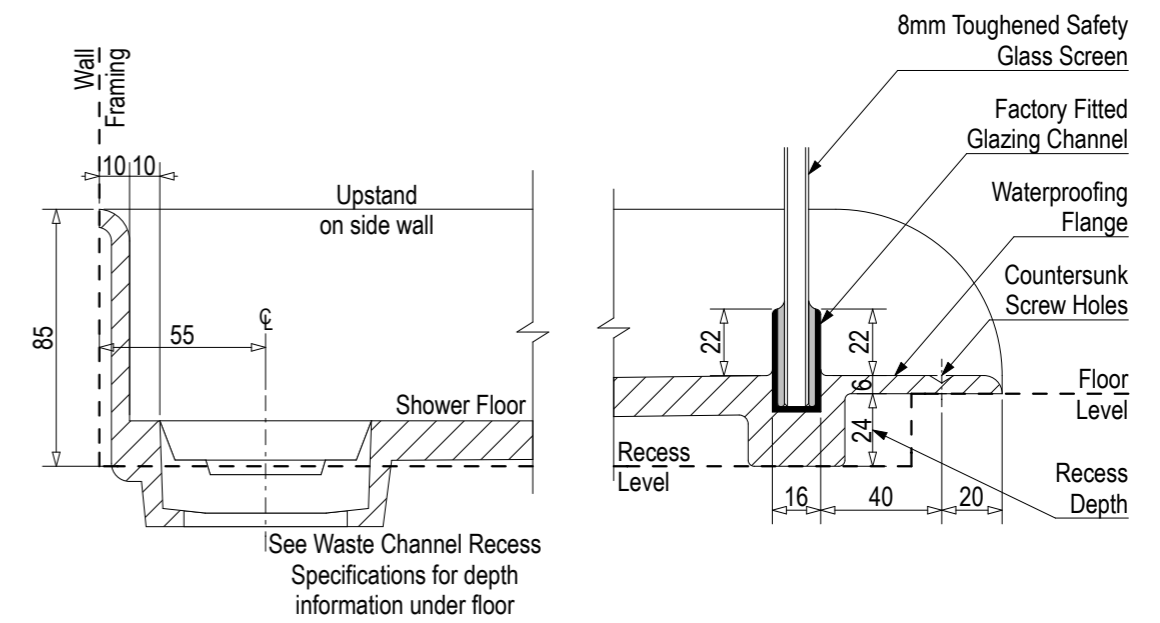

Note: Drain position central unless dimensioned otherwise

### Level Entry

SKU: LQ-MOS-B-LE

See Waste Channel Recess Specifications for size

Floor Recess 1400x840x24

Note: Verify exact shower base dimensions on site

### Screen Options:

All 3 Wall Screens are reversible

For more product information go to:

[www.atlantis.co.nz/shop/linea-quattro/moscow-1400x800/](http://www.atlantis.co.nz/shop/linea-quattro/moscow-1400x800/)

## AQUAPLANE WASTE FITTING

- EasyClean Waste with in-built trap
- 50L/min ultra flow rate
- Removable fin for easy cleaning
- 40/50mm outlet with swivel fitting
- Components bolt together for guaranteed watertightness