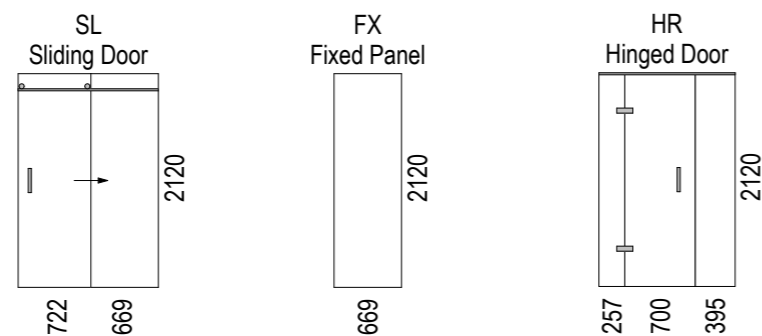

### Level Entry

SKU: LQ-MOS-B-LE

See Waste Channel Recess Specifications for size

Floor Recess 1400x840x24

Note: Verify exact shower base dimensions on site

### Screen Options:

All 3 Wall Screens are reversible

For more product information go to:

[www.atlantis.co.nz/shop/linea-quattro/moscow-1400x800/](http://www.atlantis.co.nz/shop/linea-quattro/moscow-1400x800/)