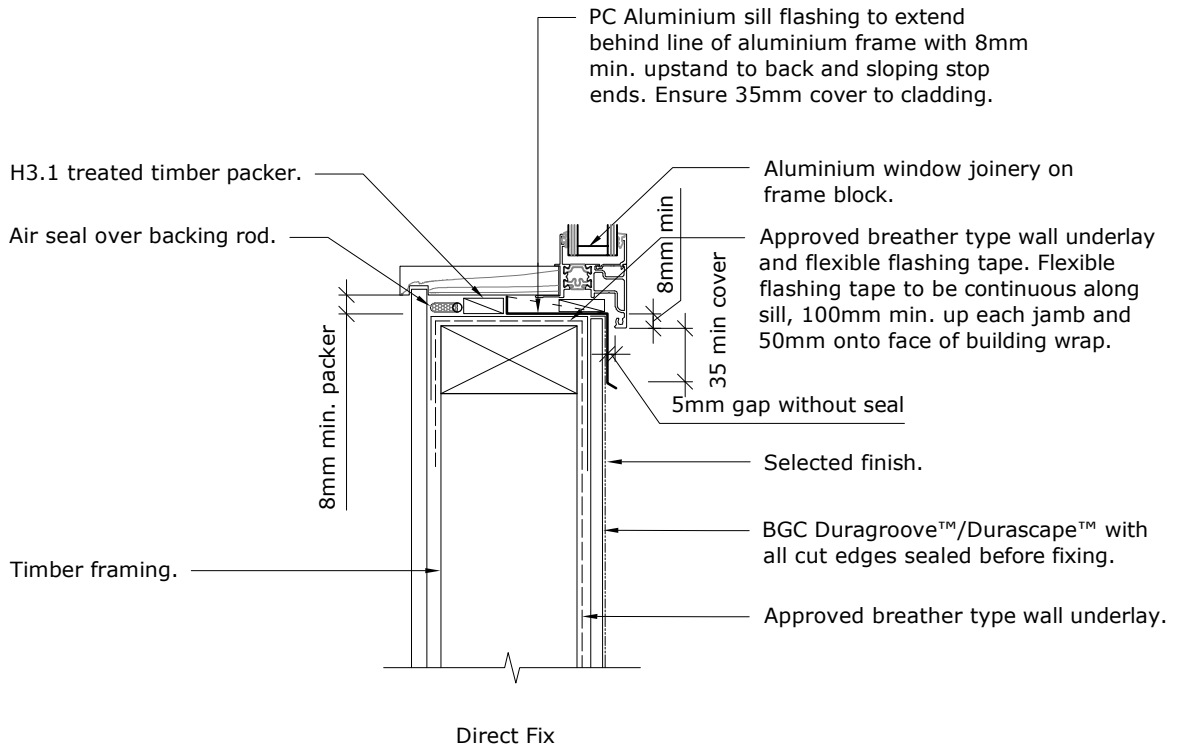

# Fibre Cement

PROFILE **BGC Durasheet™**

DETAIL **Window Sill Details**

DATE Jan 2021

SCALE 1:5 @ A4

DETAIL NO. **D 22**