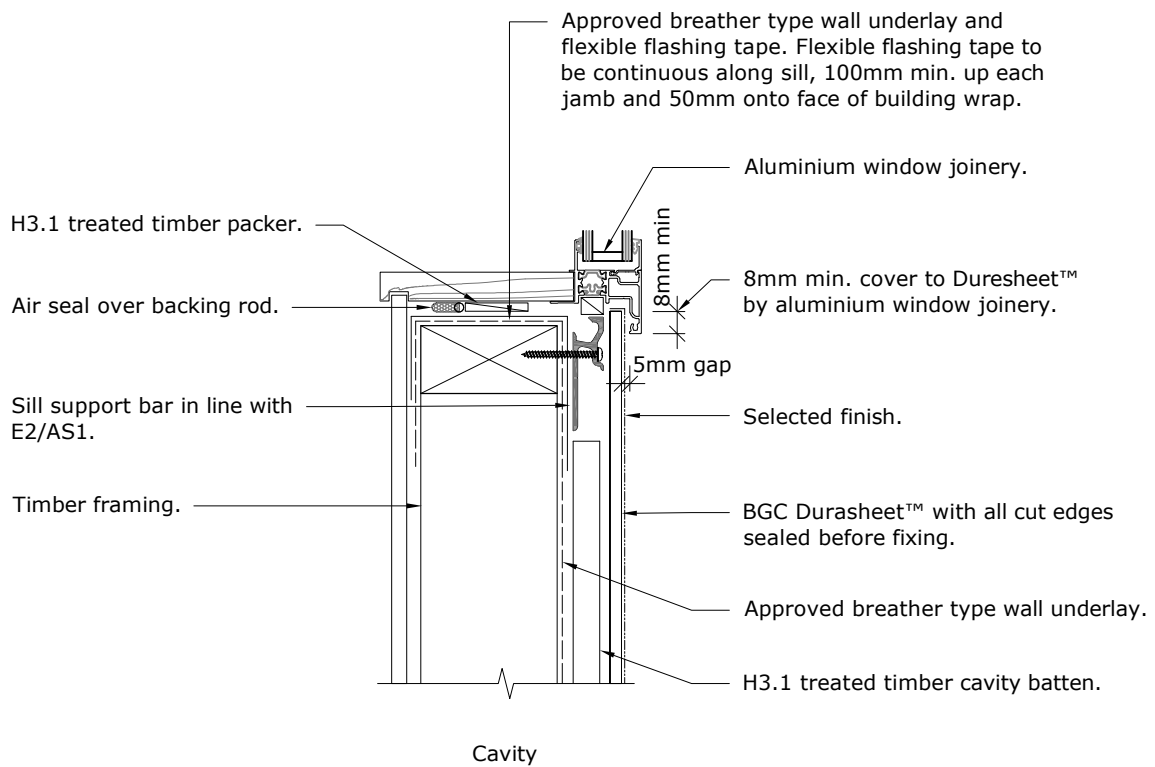

# Fibre Cement

PROFILE **BGC Durasheet™**

DETAIL **Window Sill Details**

DATE Jan 2021

SCALE 1:5 @ A4

DETAIL NO. **D 22**