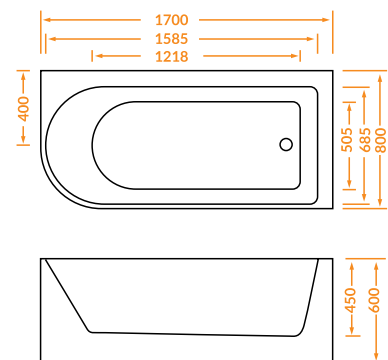

tile warehouse

 **tile**
warehouse
for design inspiration

EDGE ACRYLIC BATH
UNIKA SY-532

2.5cm edge with overflow

1700x800x600mm

ROUND BACK TO WALL ACRYLIC BATH
UNIKA SY-550

2.5cm edge with overflow

1700x800x600mm

1500x750x600mm

UNIKA SQUARE ACRYLIC BATH
UNIKA SY-551 / UNIKA SY-551A (Slim edge)

2.5cm edge with overflow

1700x800x600mm

UNIKA OVAL ACRYLIC BATH
UNIKA SY-531

2.5cm edge with overflow

1700x800x600mm

UNIKA OVAL FREESTANDING
ACRYLIC BATH
UNIKA SY-533

2.5cm edge with overflow

1700x810x600mm

CORNER LEFT / CORNER RIGHT
UNIKA SY-ZS01L / UNIKA SY-ZS01R

2.5cm edge with overflow.

1700x800x600mm

unika

Contact your local store:

UNIKA is available in selected stores only.