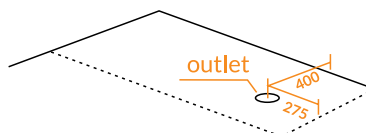

2.5cm edge with overflow

1700x810x600mm

CORNER LEFT / CORNER RIGHT
UNIKA SY-ZS01L / UNIKA SY-ZS01R

2.5cm edge with overflow.

1700x800x600mm

unika

Contact your local store:

UNIKA is available in selected stores only.