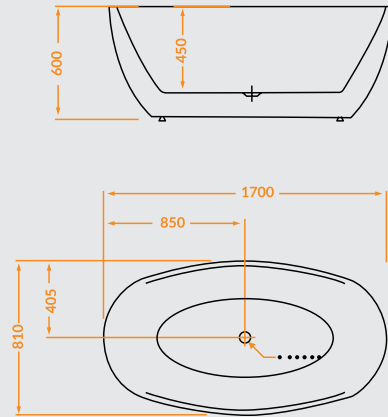

tile warehouse

 **tile**
warehouse
for design inspiration

EDGE ACRYLIC BATH
UNIKA SY-532

2.5cm edge with overflow

1700x800x600mm

ROUND BACK TO WALL ACRYLIC BATH
UNIKA SY-550

2.5cm edge with overflow

1700x800x600mm

1500x750x600mm

UNIKA SQUARE ACRYLIC BATH
UNIKA SY-551 / UNIKA SY-551A (Slim edge)

2.5cm edge with overflow

1700x800x600mm

UNIKA OVAL ACRYLIC BATH
UNIKA SY-531

2.5cm edge with overflow

1700x800x600mm

UNIKA OVAL FREESTANDING
ACRYLIC BATH
UNIKA SY-533

2.5cm edge with overflow

1700x810x600mm

CORNER LEFT / CORNER RIGHT
UNIKA SY-ZS01L / UNIKA SY-ZS01R

2.5cm edge with overflow.

1700x800x600mm

unika

Contact your local store:

UNIKA is available in selected stores only.