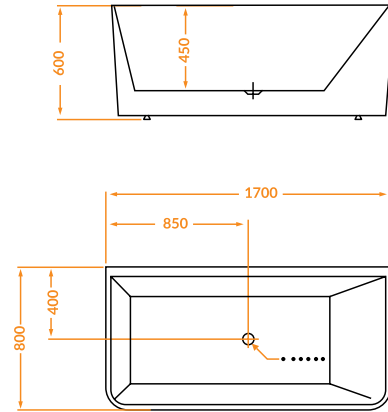

tile warehouse

 **tile**
warehouse
for design inspiration

EDGE ACRYLIC BATH
UNIKA SY-532

2.5cm edge with overflow

1700x800x600mm

ROUND BACK TO WALL ACRYLIC BATH
UNIKA SY-550

2.5cm edge with overflow

1700x800x600mm

1500x750x600mm

UNIKA SQUARE ACRYLIC BATH
UNIKA SY-551 / UNIKA SY-551A (Slim edge)

2.5cm edge with overflow

1700x800x600mm

UNIKA OVAL ACRYLIC BATH
UNIKA SY-531

2.5cm edge with overflow

1700x800x600mm

UNIKA OVAL FREESTANDING
ACRYLIC BATH
UNIKA SY-533

2.5cm edge with overflow

1700x810x600mm

CORNER LEFT / CORNER RIGHT
UNIKA SY-ZS01L / UNIKA SY-ZS01R

2.5cm edge with overflow.

1700x800x600mm

unika

Contact your local store:

UNIKA is available in selected stores only.