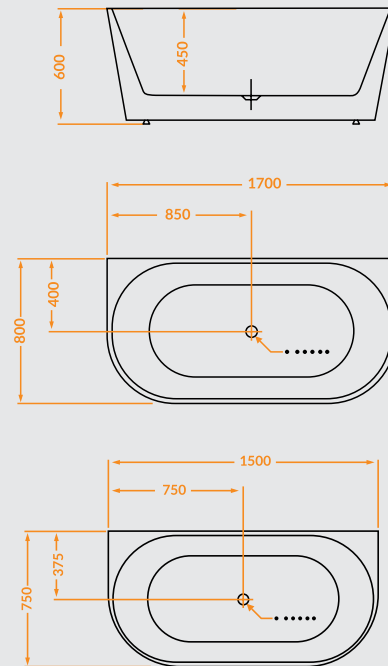

tile warehouse

 **tile**
warehouse
for design inspiration

EDGE ACRYLIC BATH
UNIKA SY-532

2.5cm edge with overflow

1700x800x600mm

ROUND BACK TO WALL ACRYLIC BATH
UNIKA SY-550

2.5cm edge with overflow

1700x800x600mm

1500x750x600mm

UNIKA SQUARE ACRYLIC BATH
UNIKA SY-551 / UNIKA SY-551A (Slim edge)

2.5cm edge with overflow

1700x800x600mm

UNIKA OVAL ACRYLIC BATH
UNIKA SY-531

2.5cm edge with overflow

1700x800x600mm

UNIKA OVAL FREESTANDING
ACRYLIC BATH
UNIKA SY-533

2.5cm edge with overflow

1700x810x600mm

CORNER LEFT / CORNER RIGHT
UNIKA SY-ZS01L / UNIKA SY-ZS01R

2.5cm edge with overflow.

1700x800x600mm

unika

Contact your local store:

UNIKA is available in selected stores only.