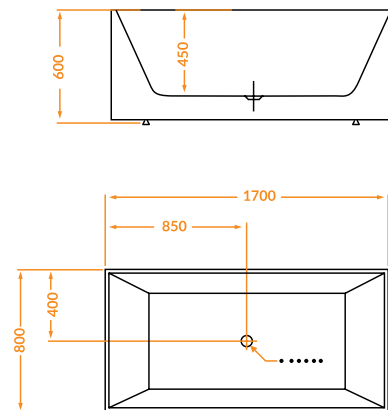

tile warehouse

 **tile**
warehouse
for design inspiration

EDGE ACRYLIC BATH
UNIKA SY-532

2.5cm edge with overflow

1700x800x600mm

ROUND BACK TO WALL ACRYLIC BATH
UNIKA SY-550

2.5cm edge with overflow

1700x800x600mm

1500x750x600mm

UNIKA SQUARE ACRYLIC BATH
UNIKA SY-551 / UNIKA SY-551A (Slim edge)

2.5cm edge with overflow

1700x800x600mm

UNIKA OVAL ACRYLIC BATH
UNIKA SY-531

2.5cm edge with overflow

1700x800x600mm

UNIKA OVAL FREESTANDING
ACRYLIC BATH
UNIKA SY-533

2.5cm edge with overflow

1700x810x600mm

CORNER LEFT / CORNER RIGHT
UNIKA SY-ZS01L / UNIKA SY-ZS01R

2.5cm edge with overflow.

1700x800x600mm

unika

Contact your local store:

UNIKA is available in selected stores only.