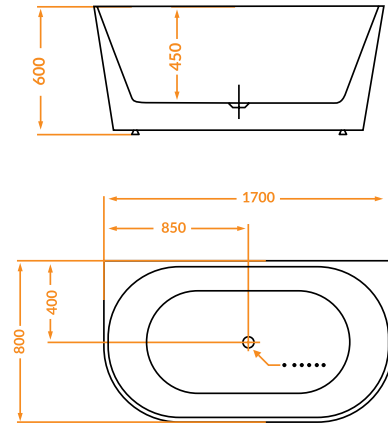

tile warehouse

 **tile**
warehouse
for design inspiration

EDGE ACRYLIC BATH
UNIKA SY-532

2.5cm edge with overflow

1700x800x600mm

ROUND BACK TO WALL ACRYLIC BATH
UNIKA SY-550

2.5cm edge with overflow

1700x800x600mm

1500x750x600mm

UNIKA SQUARE ACRYLIC BATH
UNIKA SY-551 / UNIKA SY-551A (Slim edge)

2.5cm edge with overflow

1700x800x600mm

UNIKA OVAL ACRYLIC BATH
UNIKA SY-531

2.5cm edge with overflow

1700x800x600mm

UNIKA OVAL FREESTANDING
ACRYLIC BATH
UNIKA SY-533

2.5cm edge with overflow

1700x810x600mm

CORNER LEFT / CORNER RIGHT
UNIKA SY-ZS01L / UNIKA SY-ZS01R

2.5cm edge with overflow.

1700x800x600mm

unika

Contact your local store:

UNIKA is available in selected stores only.