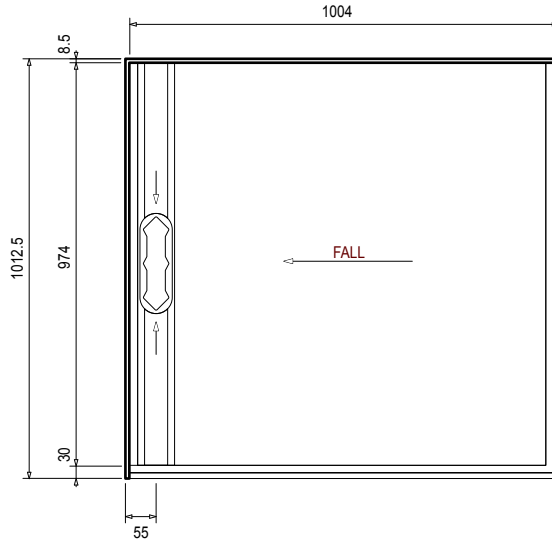

LH BASE

SCREEN OPTIONS

Screens are reversible

SKU: 722711

SKU: 683485

RH BASE

SCREEN OPTIONS

Screens are reversible