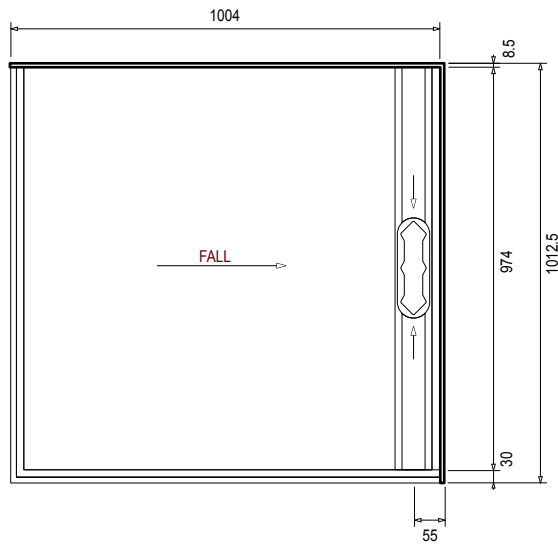

LH BASE

SCREEN OPTIONS

Screens are reversible

SKU: 722711

SKU: 683485

RH BASE

SCREEN OPTIONS

Screens are reversible