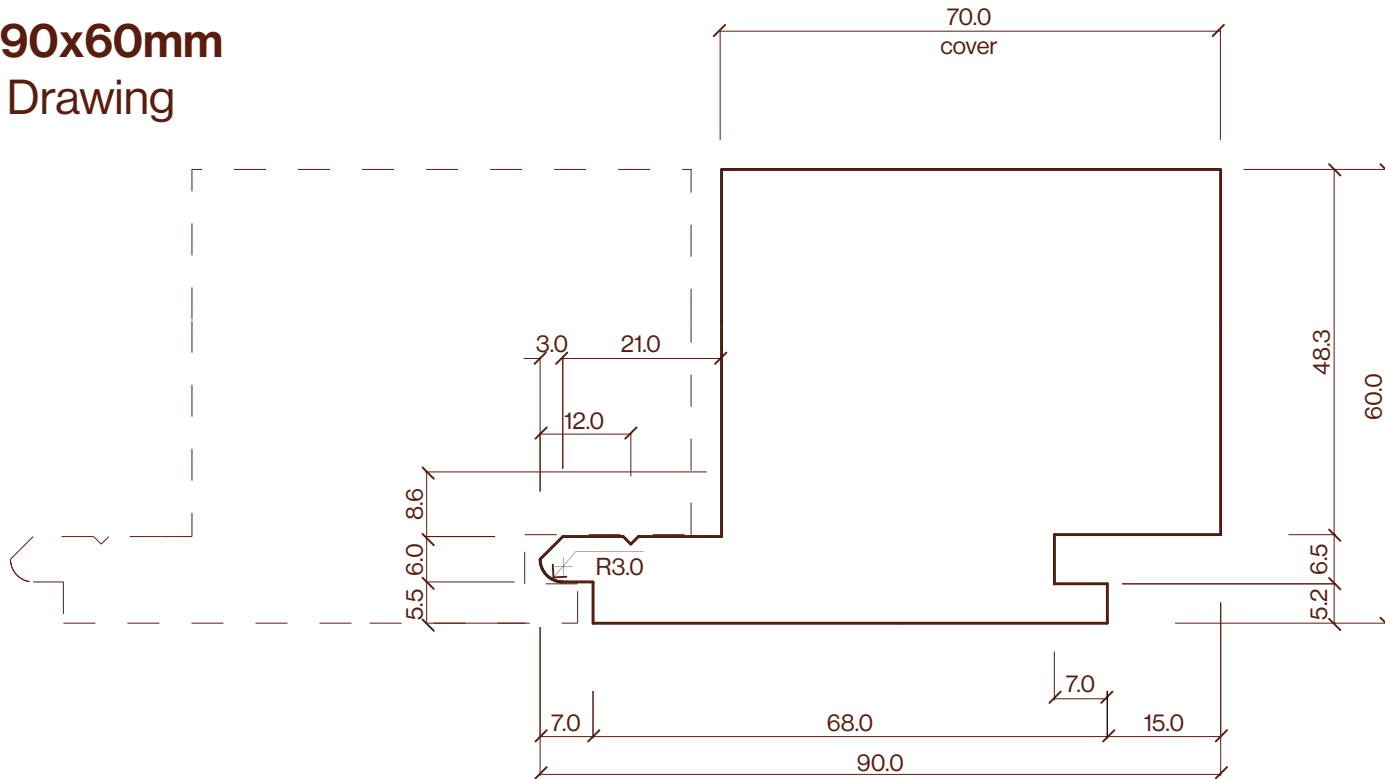

WB12 90x60mm
Profile Drawing

Category	Profile name	Size	Scale
Cladding	WB12	90x60mm	1:1

P +64 9 249 0100
E info@abodo.co.nz
W abodo.co.nz