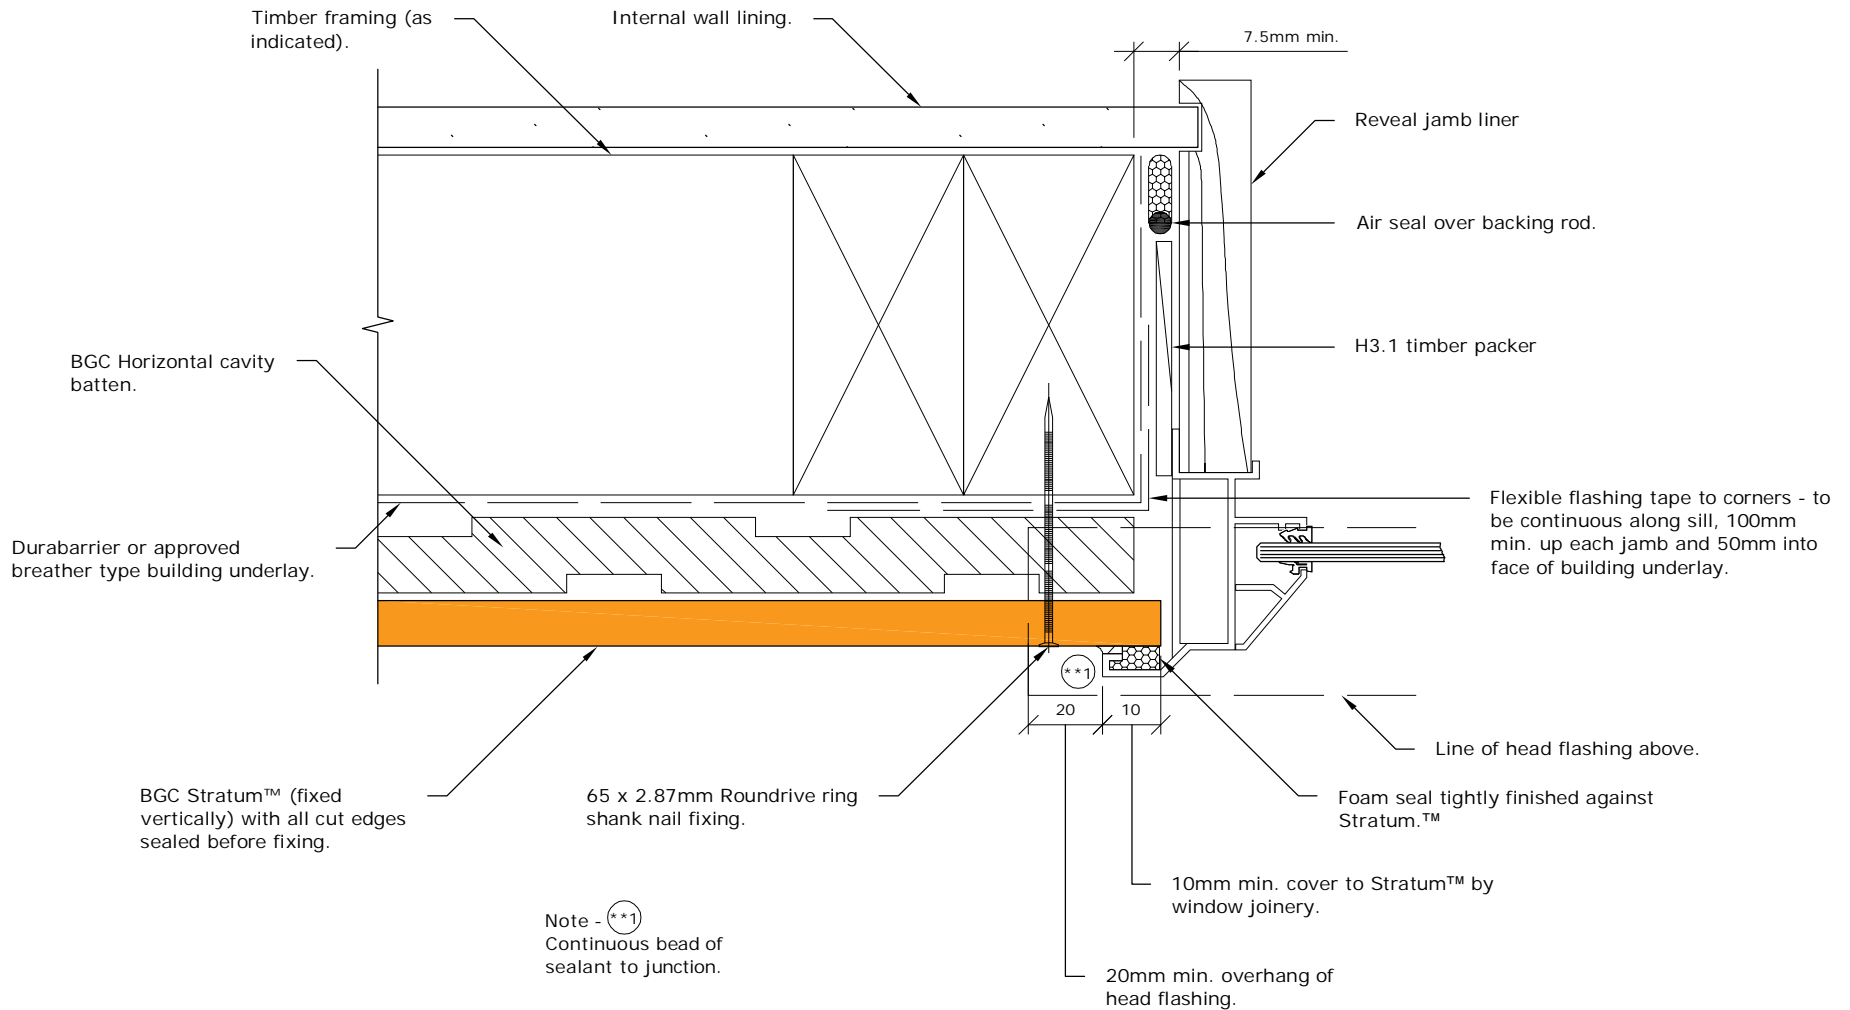

BGC Fibre Cement

PROFILE **BGC Stratum™ and Stratum™ Duo (Vertical Installation)**

DATE **May 2019**

DETAIL **Window Jamb Detail**

SCALE **1:2 @ A4**

DETAIL NO. **SV-06**