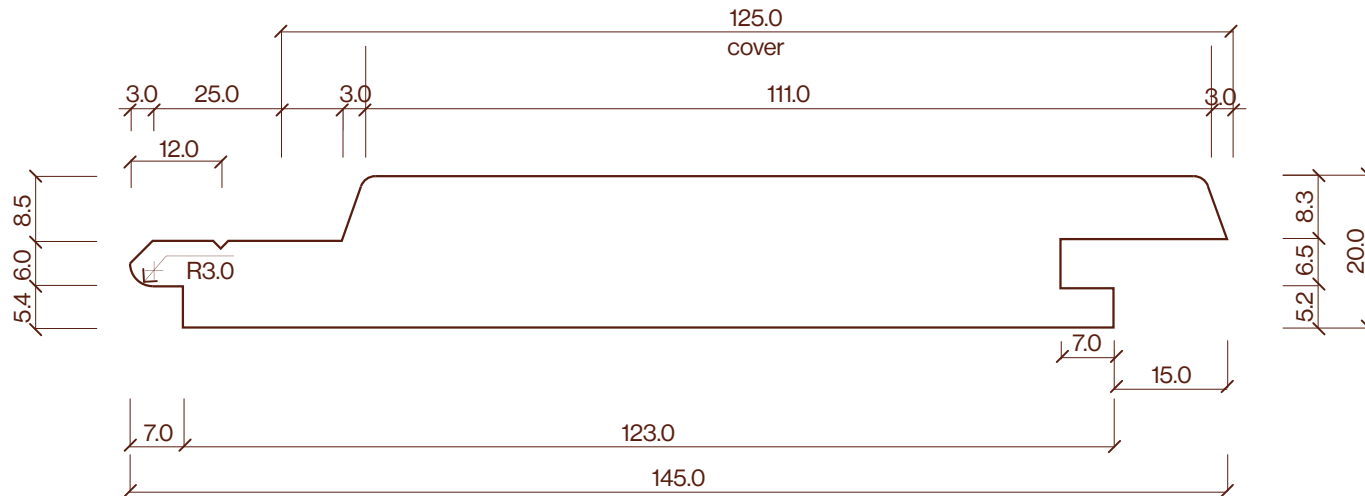

WB10 145x20mm Profile Drawing

Category	Profile name	Size	Scale
Cladding	WB10	145x20mm	1:1

P +64 9 249 0100
E info@abodo.co.nz
W abodo.co.nz