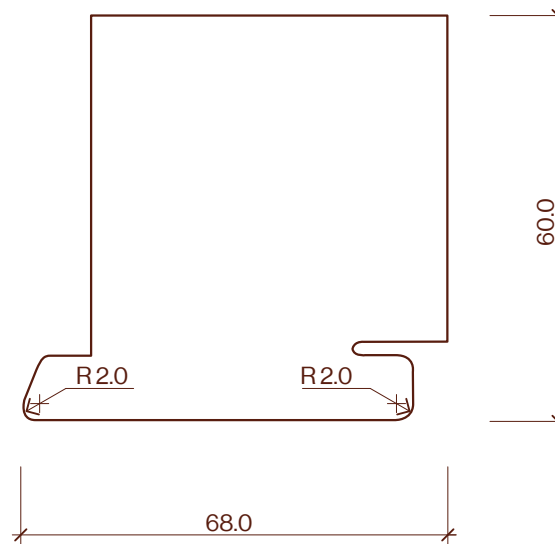

Batten Clip 68x60mm Profile Drawing

Category	Profile name	Size	Scale
Screening	Batten Clip	68x60mm	1:1

P +64 9 249 0100
E info@abodo.co.nz
W abodo.co.nz