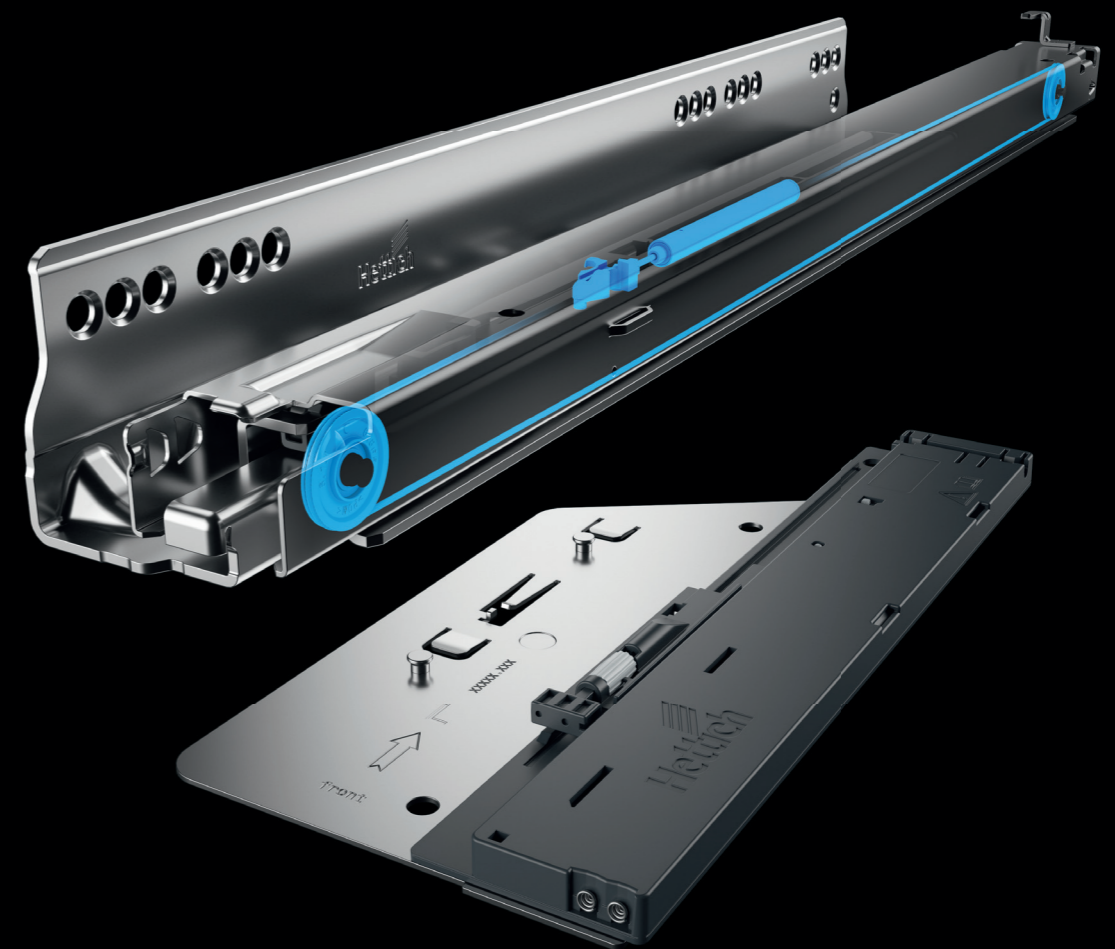

Quadro YOU

Specifications: 10kg, 30kg

Built in Silent System
 Additional Push to open Silent
 available for all sizes
 Can be used with timber drawers

Continuously optimised over 20 years
 Smooth running action
 Extremely long service life