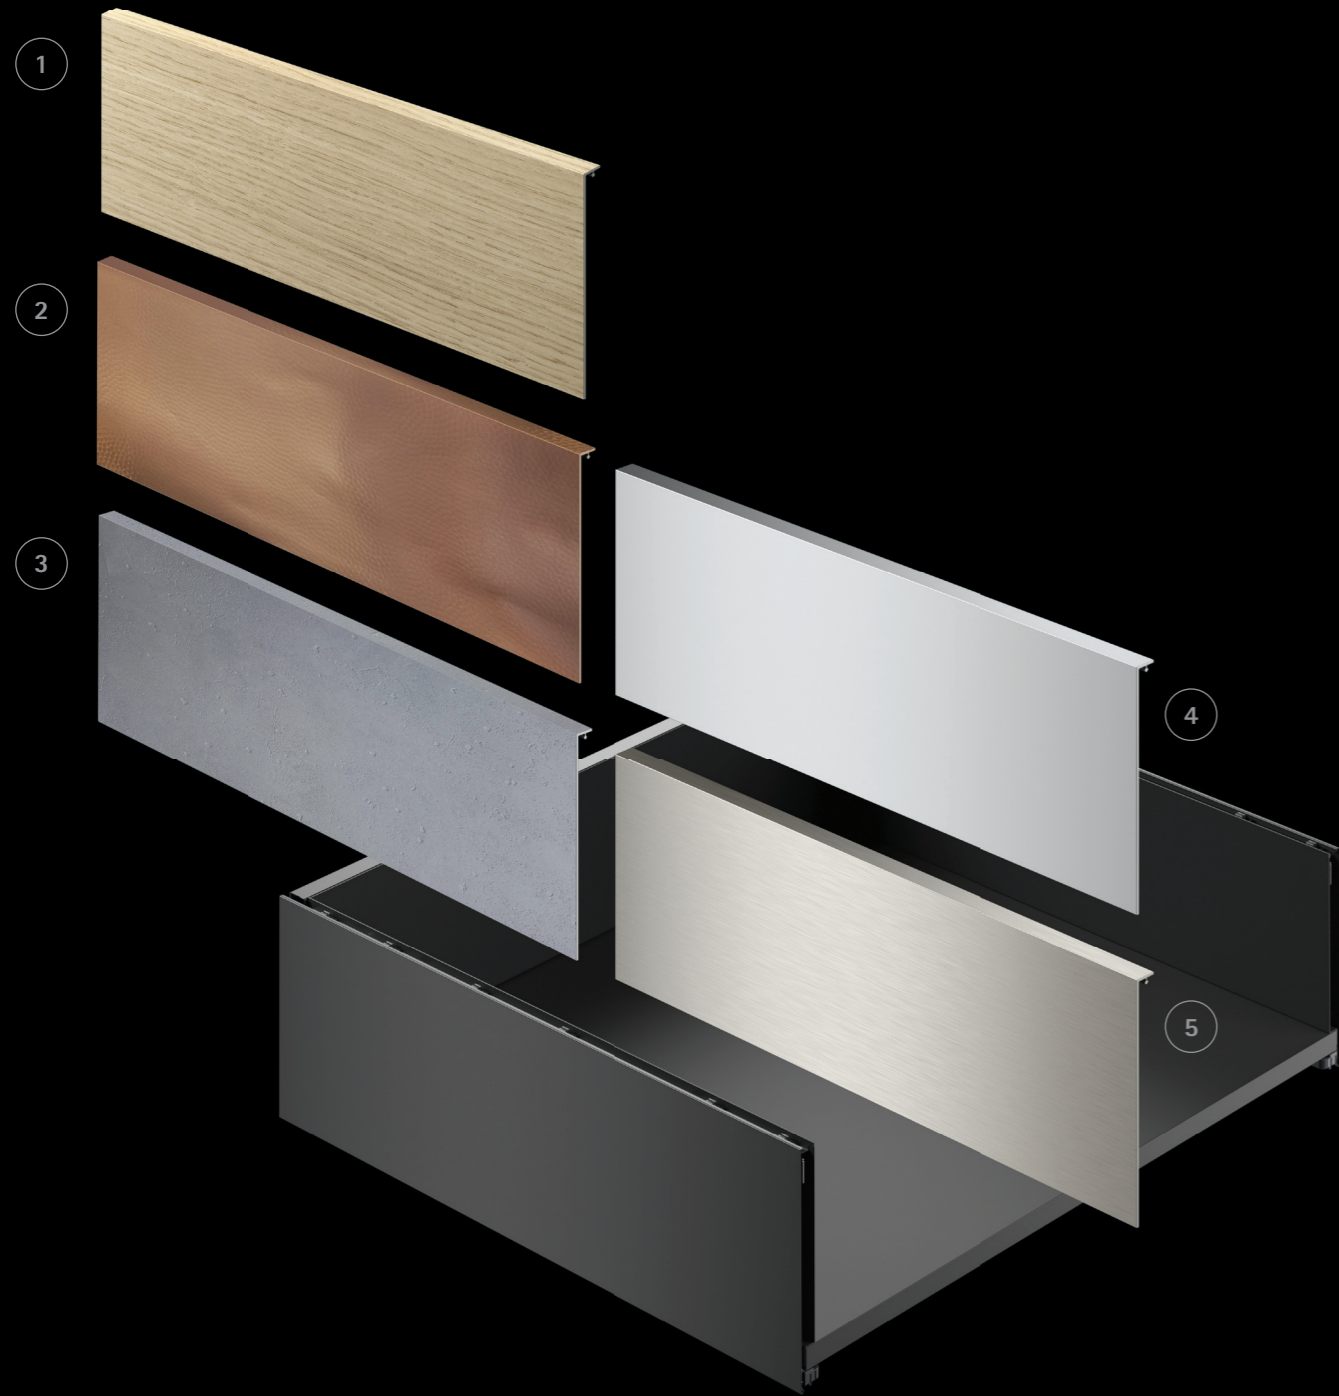

DESIGN PROFILES

An opportunity to add a colour accent, or match with existing drawer sides. Design Profiles clip neatly to the top of your drawer side hiding the tilt adjustment. Profile colours include white, silver white, silver anthracite, aluminium, stainless steel, chrome, walnut or oak.

DESIGN PROFILE ACCENT COLOURS

- 1 Walnut
- 2 Oak
- 3 Chrome
- 4 Stainless Steel
- 5 Aluminium

DESIGN PROFILE MATCHED COLOURS

- 6 Anthracite
- 7 Silver*
- 8 White

**Available by special order only*

INTRODUCING DESIGNCAPES

DesignCapes for AvanTech YOU are interchangeable cloaks attached to the drawer sides. Our modern colour set includes Aluminium, Stainless Steel, Oak, Hammerblow Copper and Concrete. But your designs are not limited by us. The aluminium cape can be powder-coated for any finish you, or your customer, need.