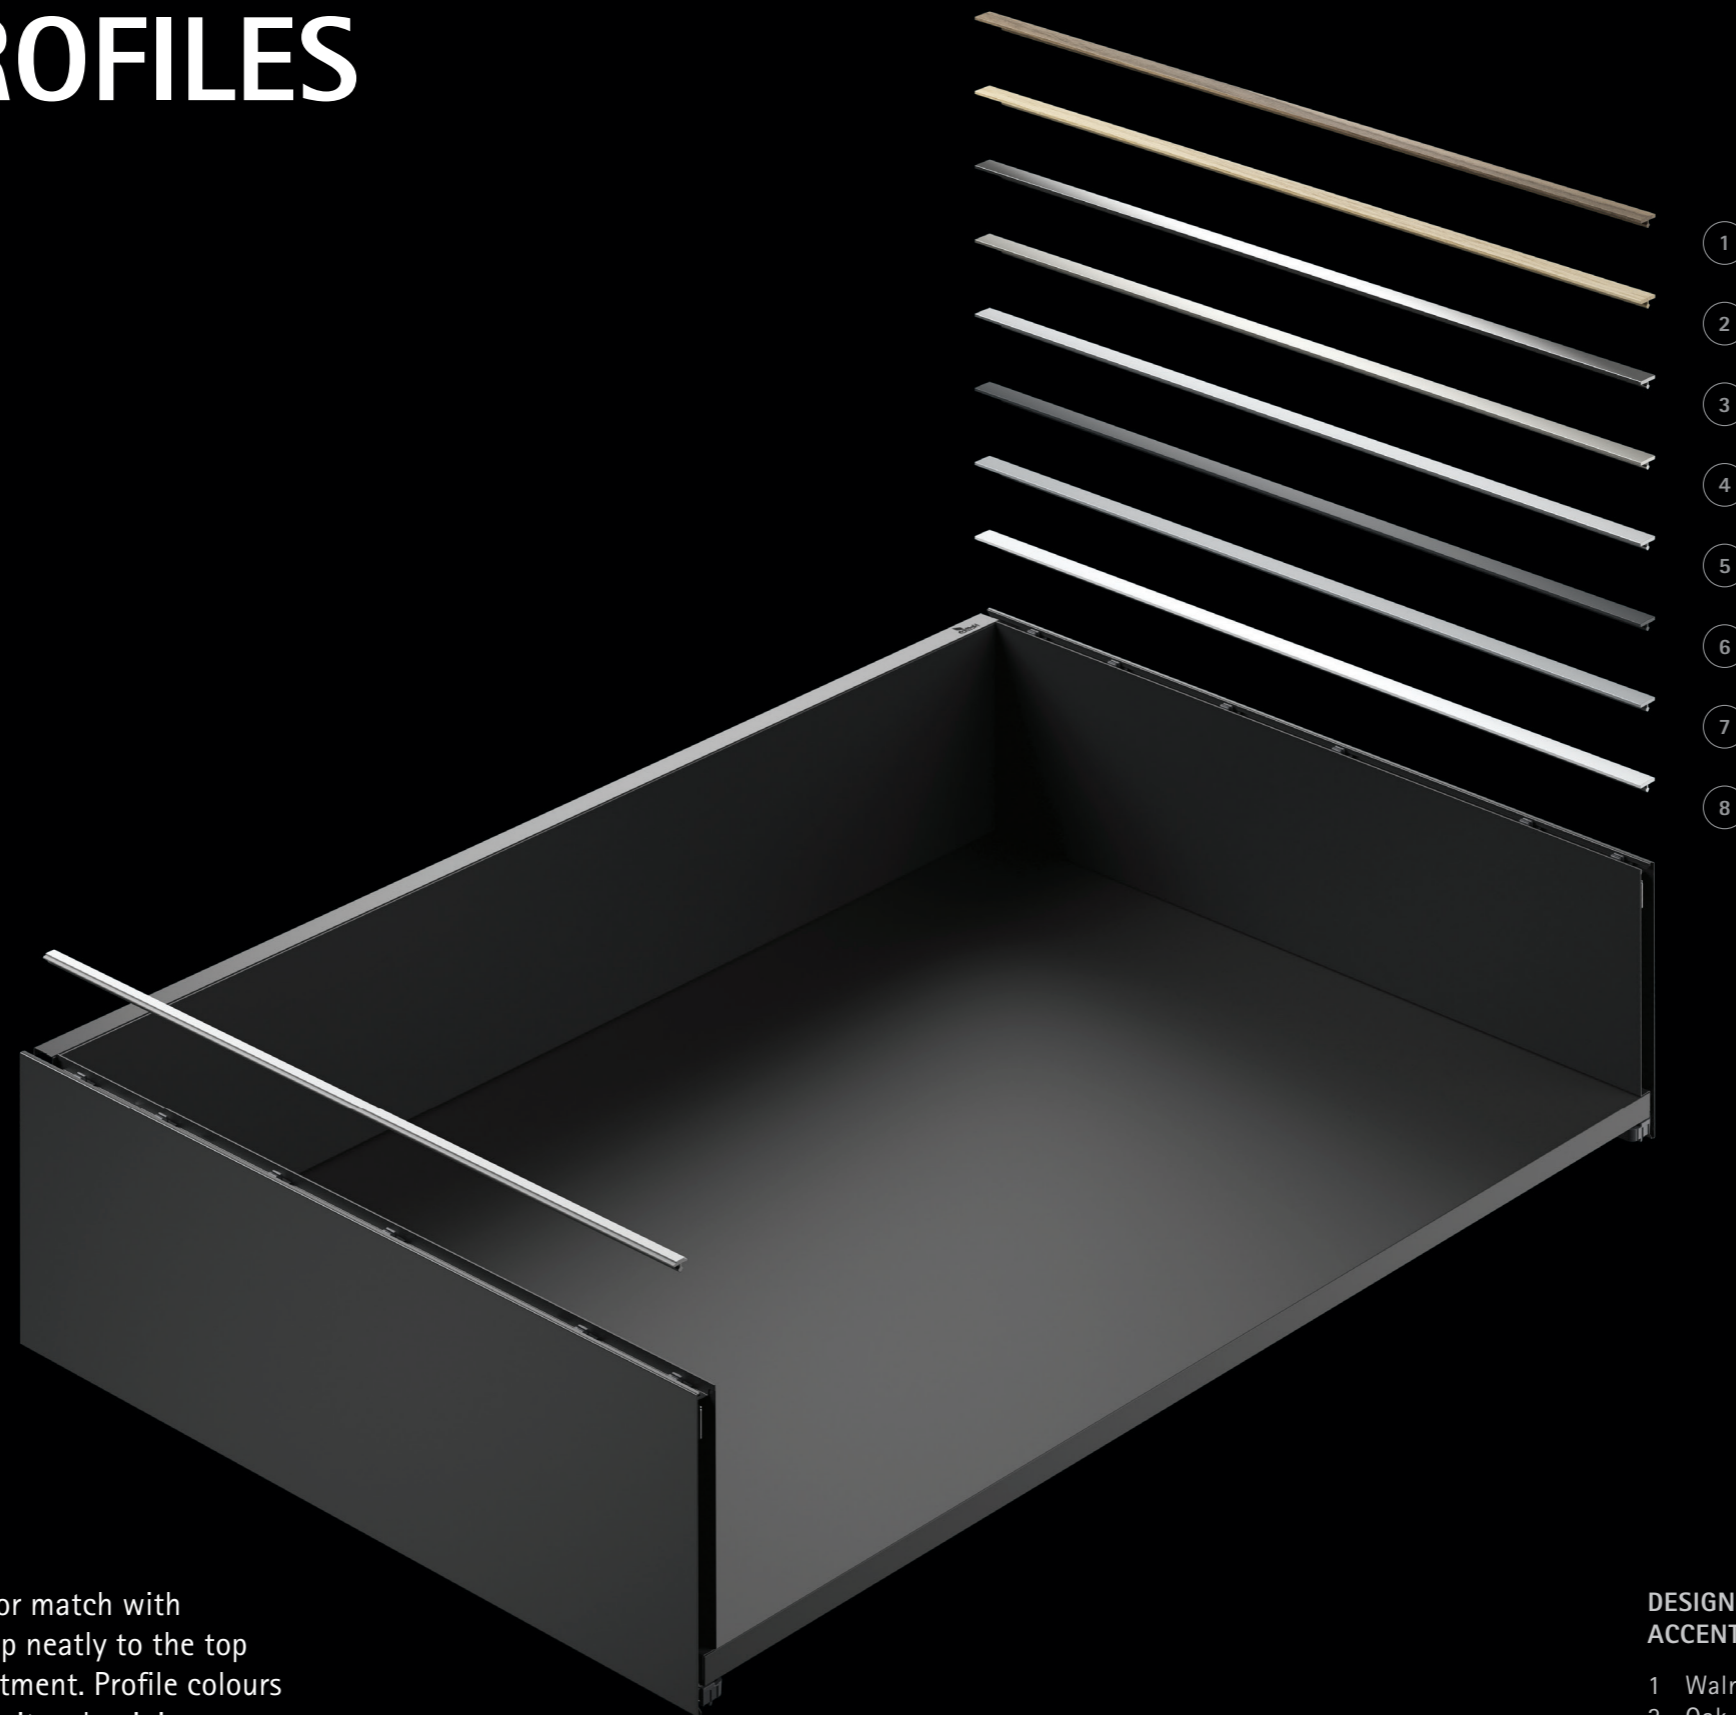

DESIGN DIVERSITY

DRAWER SIDE PROFILE COLOURS

Pigmented
Anthracite

Pure Matt
White

Design Variety & Creative Flexibility

COMPONENTS KEY

- 1 101mm Height
- 2 139mm Height
- 3 187mm Height

- 4 Inlay Drawer
- 5 251mm Height
- 6 Designer Profile

- 7 DesignCape

INCOMPARABLE DESIGN FEATURES

AvanTech YOU provides a huge amount of flexibility in colour, shape and material, letting you design a stunning solution for any brief. Working components vanish into the slender drawer side for a truly clean look.

This timeless design base is enhanced by features that make individualisation easier than ever.

- Colour accents through Design Profiles for AvanTech YOU
- Drawer sides of any colour through newly released DesignCapes
- Adaptors for use with thin drawer fronts, allowing for many materials available in a 10mm thickness.

DESIGN PROFILES

An opportunity to add a colour accent, or match with existing drawer sides. Design Profiles clip neatly to the top of your drawer side hiding the tilt adjustment. Profile colours include white, silver white, silver anthracite, aluminium, stainless steel, chrome, walnut or oak.