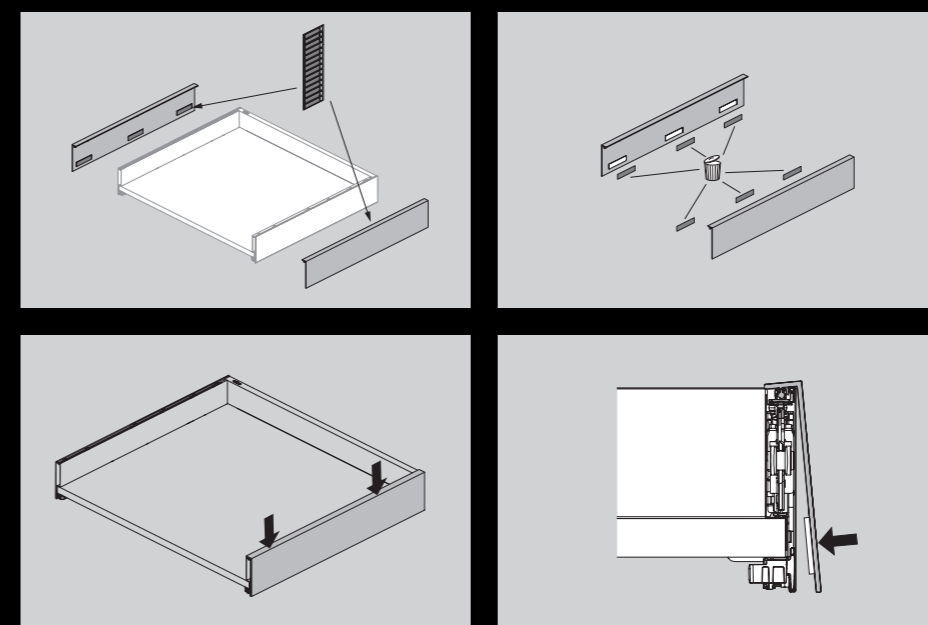

6 7 8 9

SURFACE FINISHES

- 1 Oak
- 2 Hammerblow Copper
- 3 Concrete
- 4 Aluminium
- 5 Stainless Steel
- 6-9 Examples of custom colour possibilities