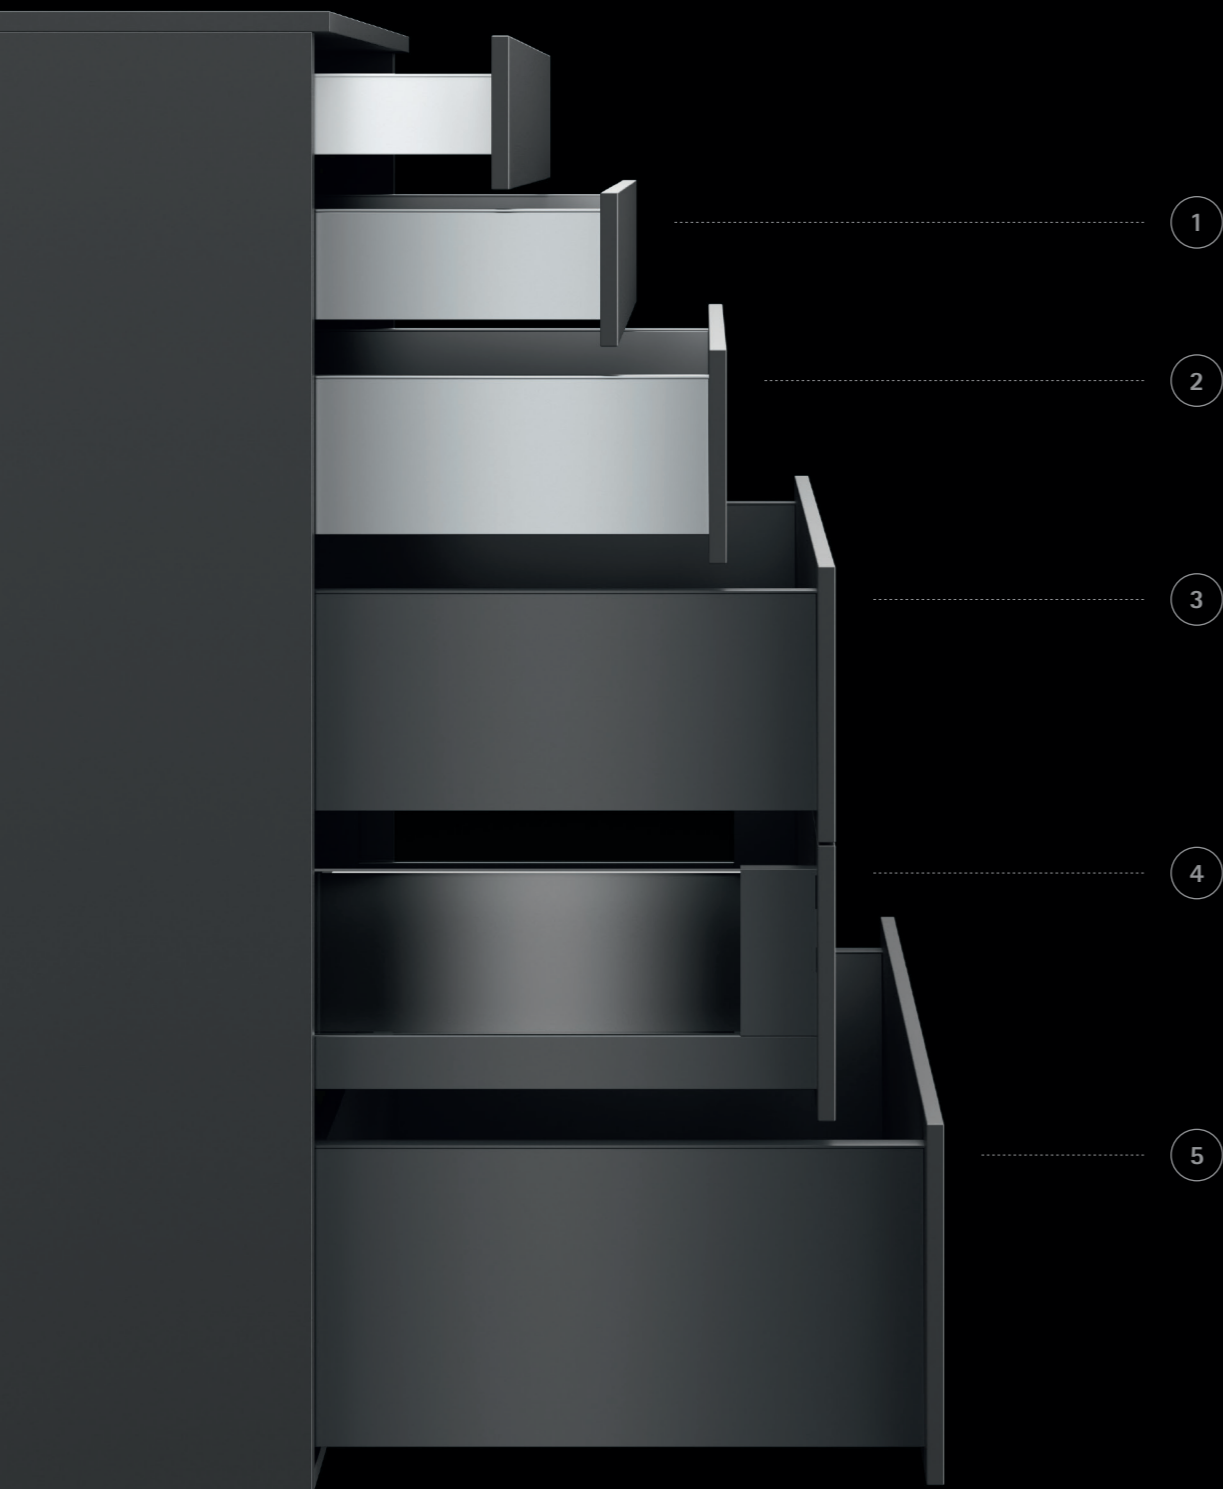

DESIGN DIVERSITY

DRAWER SIDE PROFILE COLOURS

Pigmented
Anthracite

Pure Matt
White

Design Variety & Creative Flexibility

COMPONENTS KEY

- 1 101mm Height
- 2 139mm Height
- 3 187mm Height

- 4 Inlay Drawer
- 5 251mm Height
- 6 Designer Profile

- 7 DesignCape