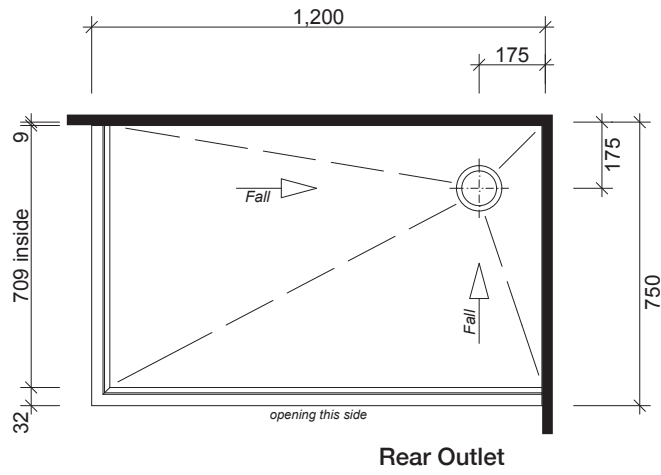

ACAPULCO  
RH BASE

Rear Outlet

SCREEN OPTIONS

ACAPULCO  
RH BASE

Centre Rear Outlet

SCREEN OPTIONS