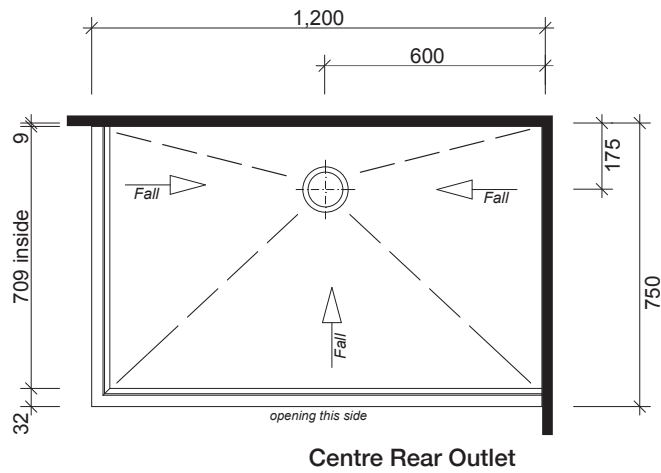

ACAPULCO  
RH BASE

Rear Outlet

SCREEN OPTIONS

ACAPULCO  
RH BASE

Centre Rear Outlet

SCREEN OPTIONS