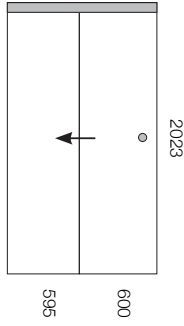

REAR DRAIN

SCREEN OPTIONS

Screens are reversible

Soft-Close Sliding

SKU: 722722

Hinged

SKU: 683490