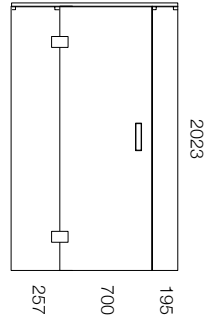

REAR DRAIN

SCREEN OPTIONS

Screens are reversible

Soft-Close Sliding

SKU: 722722

Hinged

SKU: 683490