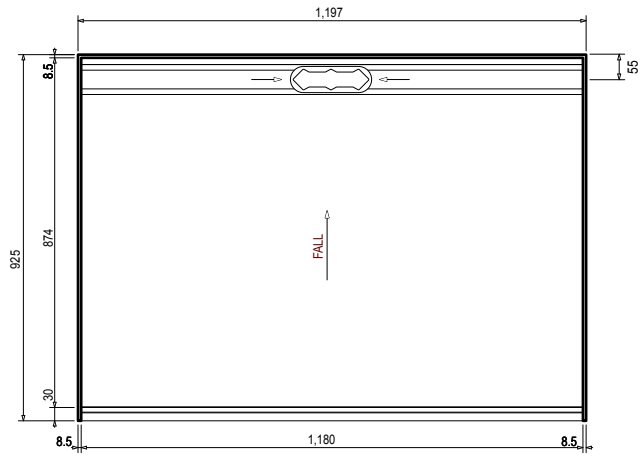

REAR DRAIN

SCREEN OPTIONS

Screens are reversible

Soft-Close Sliding

SKU: 722722

Hinged

SKU: 683490