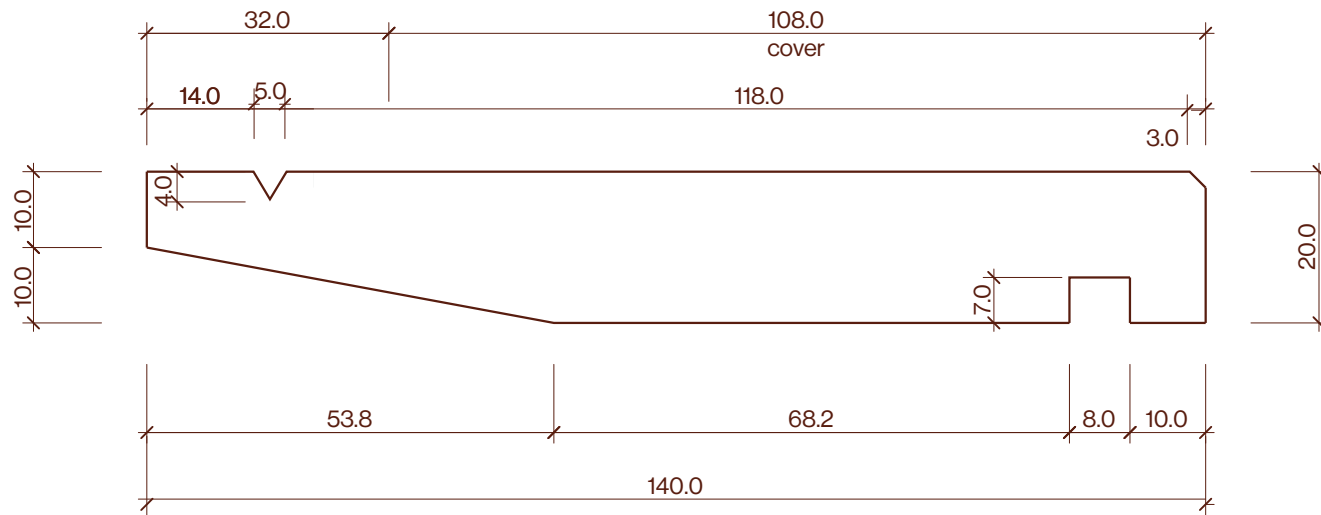

AW61 140x20mm Profile Drawing

Category	Profile name	Size	Scale
Cladding	AW61	140x20mm	1:1

P +64 9 249 0100
E info@abodo.co.nz
W abodo.co.nz