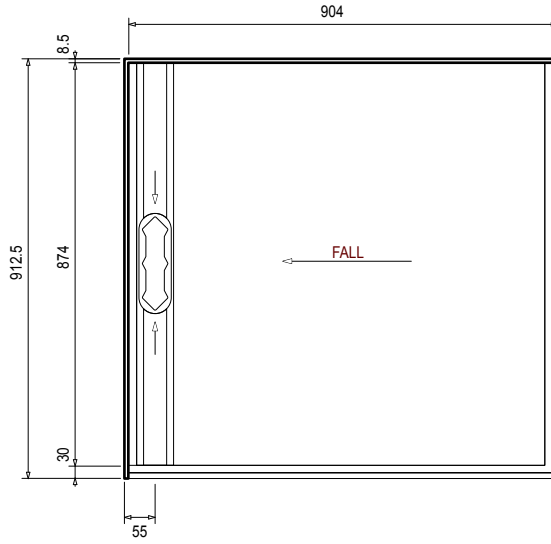

LH BASE

SCREEN OPTIONS

Screens are reversible

SKU: 722710

SKU: 683484

*Soft-Close not available on 900 wide sliding showers.

RH BASE

SCREEN OPTIONS

Screens are reversible

SKU: 722715

SKU: 687820

*Soft-Close not available on 900 wide sliding showers.