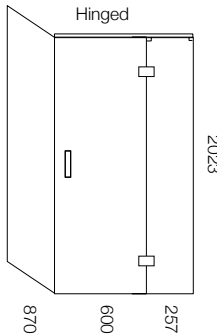

LH BASE

SCREEN OPTIONS

Screens are reversible

SKU: 722710

SKU: 683484

*Soft-Close not available on 900 wide sliding showers.

RH BASE

SCREEN OPTIONS

Screens are reversible

SKU: 722715

SKU: 687820

*Soft-Close not available on 900 wide sliding showers.