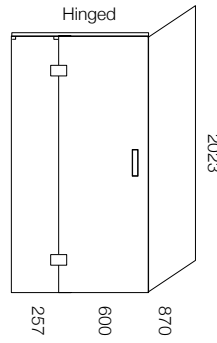

LH BASE

SCREEN OPTIONS

Screens are reversible

SKU: 722710

SKU: 683484

*Soft-Close not available on 900 wide sliding showers.

RH BASE

SCREEN OPTIONS

Screens are reversible

SKU: 722715

SKU: 687820

*Soft-Close not available on 900 wide sliding showers.