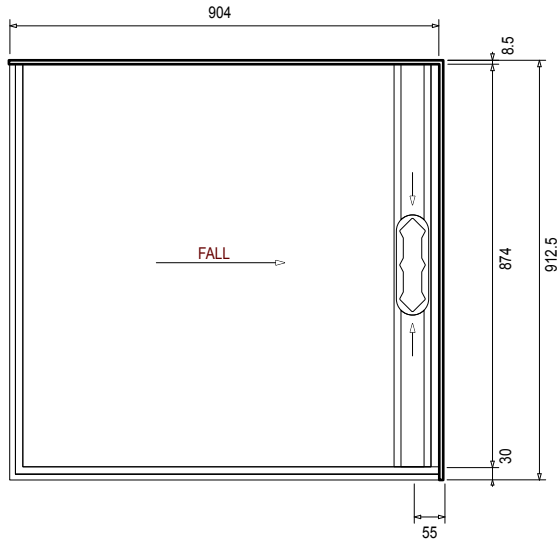

LH BASE

SCREEN OPTIONS

Screens are reversible

SKU: 722710

SKU: 683484

*Soft-Close not available on 900 wide sliding showers.

RH BASE

SCREEN OPTIONS

Screens are reversible

SKU: 722715

SKU: 687820

*Soft-Close not available on 900 wide sliding showers.