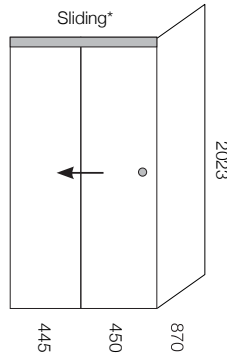

LH BASE

SCREEN OPTIONS

Screens are reversible

SKU: 722710

SKU: 683484

*Soft-Close not available on 900 wide sliding showers.

RH BASE

SCREEN OPTIONS

Screens are reversible

SKU: 722715

SKU: 687820

*Soft-Close not available on 900 wide sliding showers.