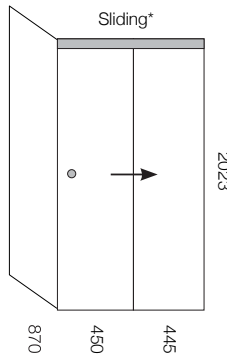

LH BASE

SCREEN OPTIONS

Screens are reversible

SKU: 722710

SKU: 683484

*Soft-Close not available on 900 wide sliding showers.

RH BASE

SCREEN OPTIONS

Screens are reversible

SKU: 722715

SKU: 687820

*Soft-Close not available on 900 wide sliding showers.