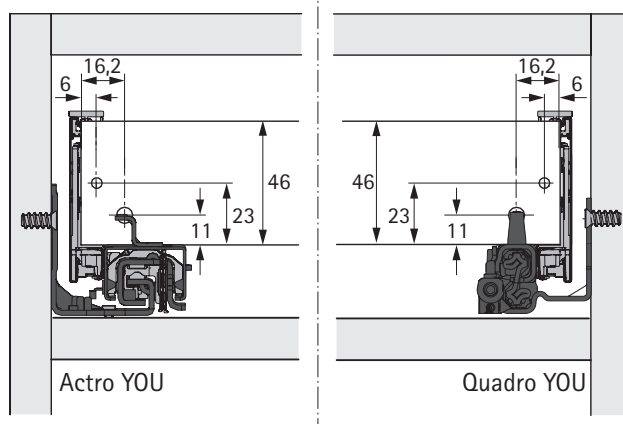

H 77

FAQ

www.hettich.com/short/8815e9

A	NL - 26	NL - 21
B	LB - 24	
C	LB - 24	-
D	46	-

NL mm	Actro YOU Quadro YOU b1 mm	Actro YOU b2 mm (XL 70 kg)	Quadro YOU		Actro YOU		
			XS 10 kg	M 30 kg	XS 10 kg	L 40 kg	XL 70 kg
400	224						
450	256	288					
500	256	320					
550	256	320					