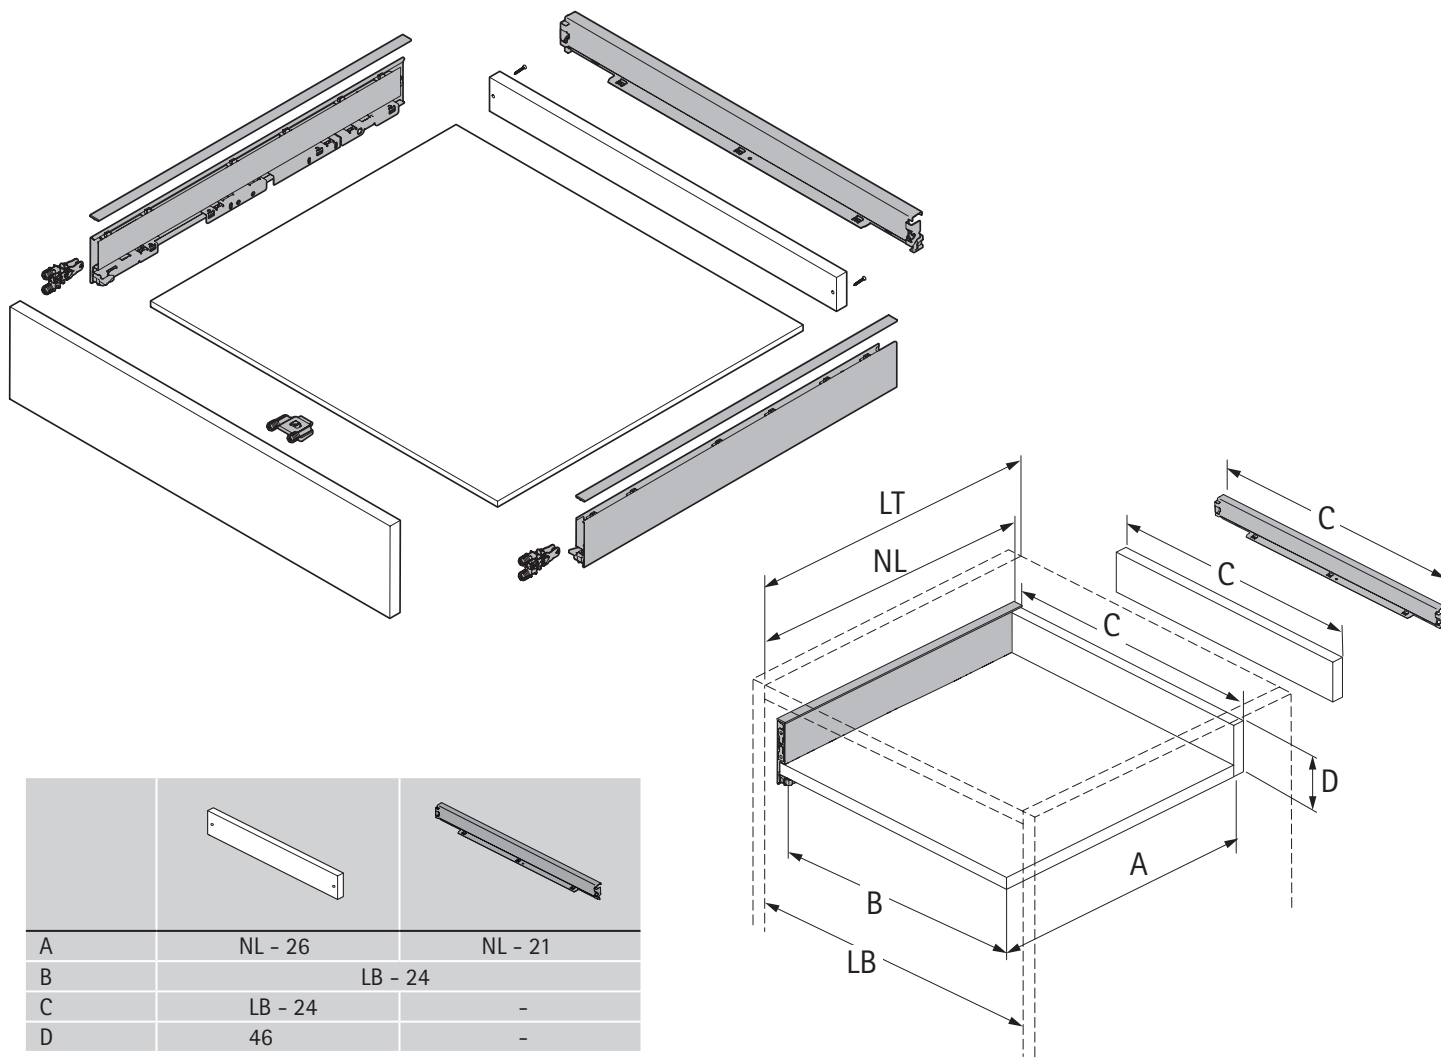

H 77

FAQ

www.hettich.com/short/8815e9

A	NL - 26	NL - 21
B	LB - 24	
C	LB - 24	-
D	46	-

NL mm	Actro YOU Quadro YOU b1 mm	Actro YOU b2 mm (XL 70 kg)	Quadro YOU		Actro YOU		
			XS 10 kg	M 30 kg	XS 10 kg	L 40 kg	XL 70 kg
400	224						
450	256	288					
500	256	320					
550	256	320					