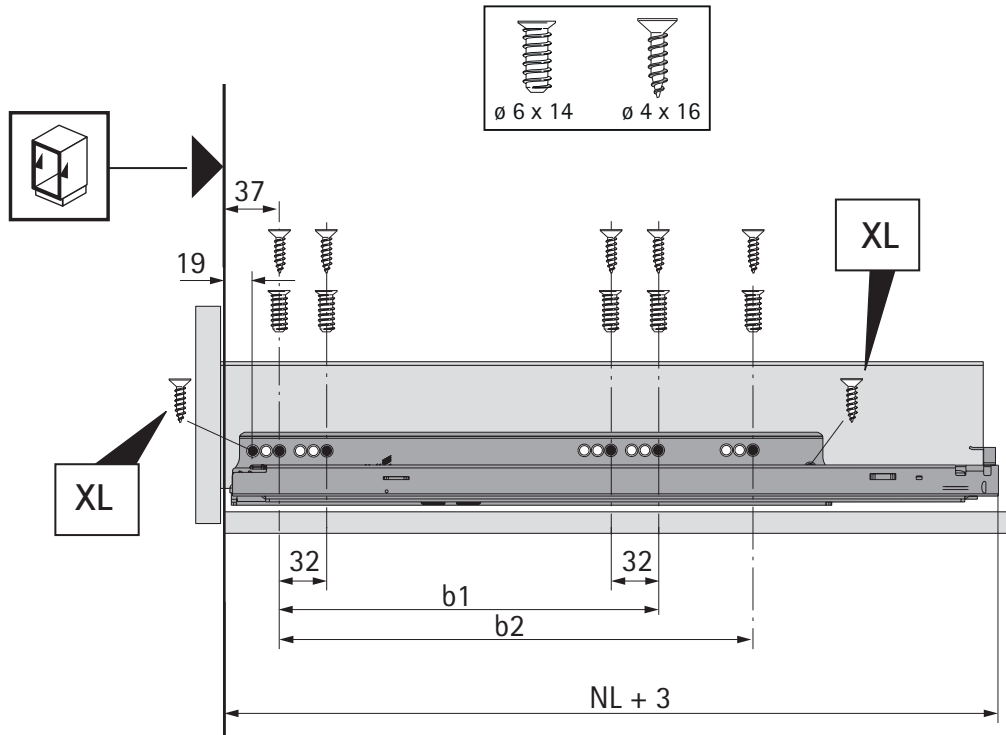

H 77

FAQ

www.hettich.com/short/8815e9

A	NL - 26	NL - 21
B	LB - 24	
C	LB - 24	-
D	46	-

NL mm	Actro YOU Quadro YOU b1 mm	Actro YOU b2 mm (XL 70 kg)	Quadro YOU		Actro YOU		
			XS 10 kg	M 30 kg	XS 10 kg	L 40 kg	XL 70 kg
400	224						
450	256	288					
500	256	320					
550	256	320					