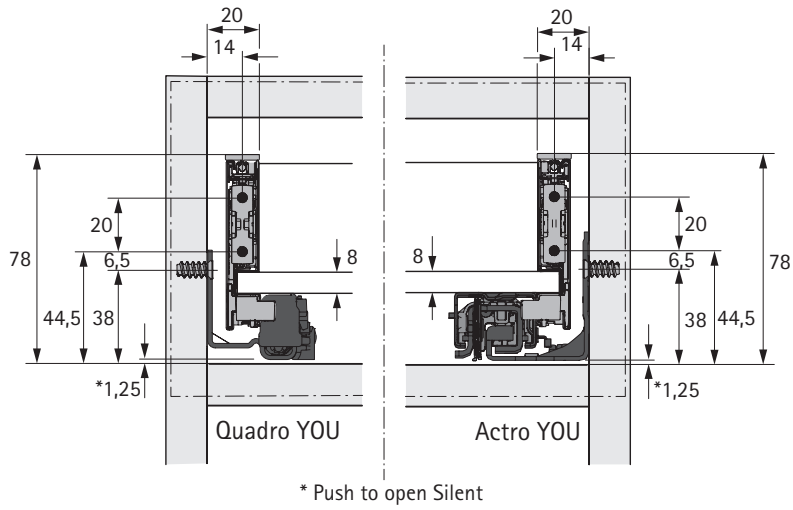

H 77

FAQ

www.hettich.com/short/8815e9

A	NL - 26	NL - 21
B	LB - 24	
C	LB - 24	-
D	46	-

NL mm	Actro YOU Quadro YOU b1 mm	Actro YOU b2 mm (XL 70 kg)	Quadro YOU		Actro YOU		
			XS 10 kg	M 30 kg	XS 10 kg	L 40 kg	XL 70 kg
400	224						
450	256	288					
500	256	320					
550	256	320					