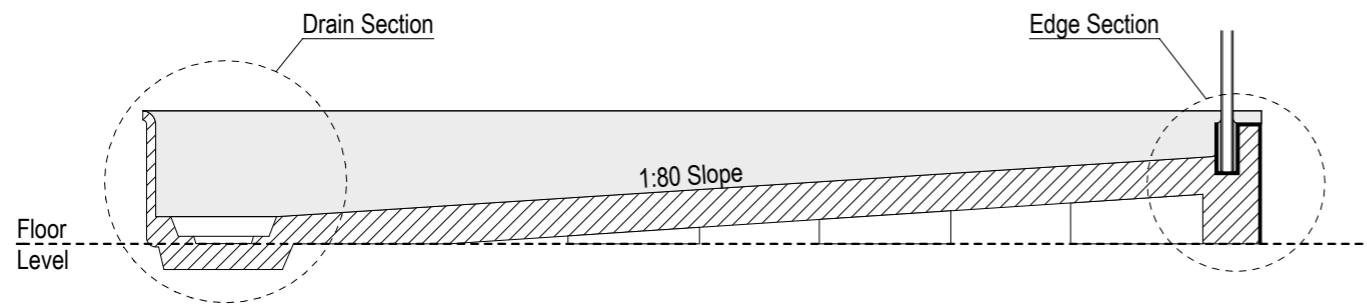

Step Entry

SKU: LQ-GEN-RH-ST

Note: Verify exact shower base dimensions on site

Level Entry

SKU: LQ-GEN-RH-LE

Screen Options:

For more product information go to:

www.atlantis.co.nz/shop/linea-quattro/geneva-1300x900/

For installation instructions go to:

www.atlantis.co.nz/trade/installation/

AQUAPLANE WASTE FITTING

- EasyClean Waste with in-built trap
- 50L/min ultra flow rate
- Removable fin for easy cleaning
- 40/50mm outlet with swivel fitting
- Components bolt together for guaranteed watertightness