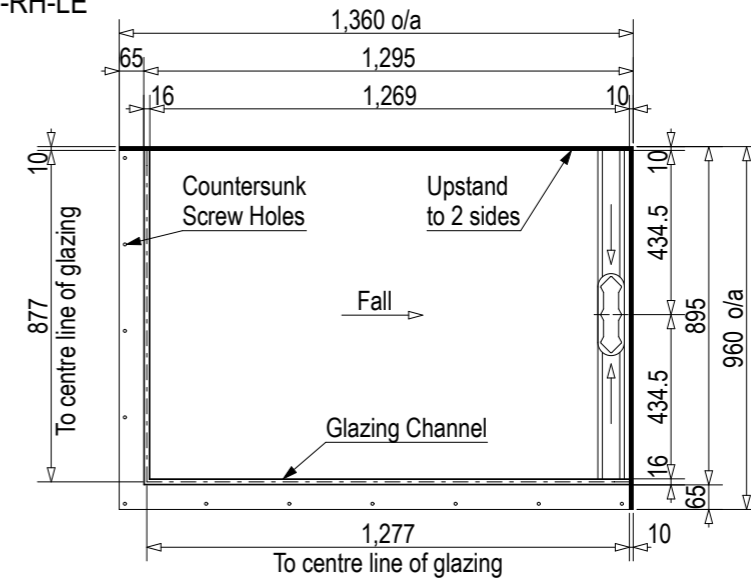

Step Entry

SKU: LQ-GEN-RH-ST

Note: Verify exact shower base dimensions on site

Level Entry

SKU: LQ-GEN-RH-LE

Screen Options:

For more product information go to:

www.atlantis.co.nz/shop/linea-quattro/geneva-1300x900/

For installation instructions go to:

www.atlantis.co.nz/trade/installation/

AQUAPLANE WASTE FITTING

- EasyClean Waste with in-built trap
- 50L/min ultra flow rate
- Removable fin for easy cleaning
- 40/50mm outlet with swivel fitting
- Components bolt together for guaranteed watertightness