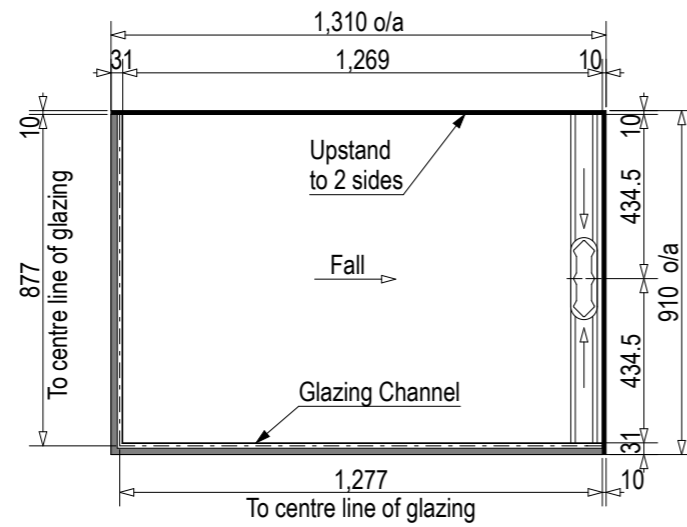

Step Entry

SKU: LQ-GEN-RH-ST

Note: Verify exact shower base dimensions on site

Level Entry

SKU: LQ-GEN-RH-LE

Screen Options:

For more product information go to:

www.atlantis.co.nz/shop/linea-quattro/geneva-1300x900/

For installation instructions go to:

www.atlantis.co.nz/trade/installation/

AQUAPLANE WASTE FITTING

- EasyClean Waste with in-built trap
- 50L/min ultra flow rate
- Removable fin for easy cleaning
- 40/50mm outlet with swivel fitting
- Components bolt together for guaranteed watertightness