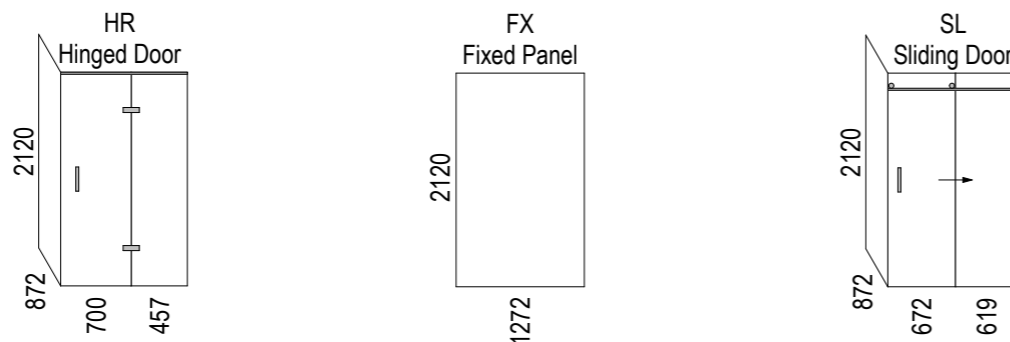

Step Entry

SKU: LQ-GEN-RH-ST

Note: Verify exact shower base dimensions on site

Level Entry

SKU: LQ-GEN-RH-LE

Screen Options:

For more product information go to:

www.atlantis.co.nz/shop/linea-quattro/geneva-1300x900/

For installation instructions go to:

www.atlantis.co.nz/trade/installation/

AQUAPLANE WASTE FITTING

- EasyClean Waste with in-built trap
- 50L/min ultra flow rate
- Removable fin for easy cleaning
- 40/50mm outlet with swivel fitting
- Components bolt together for guaranteed watertightness