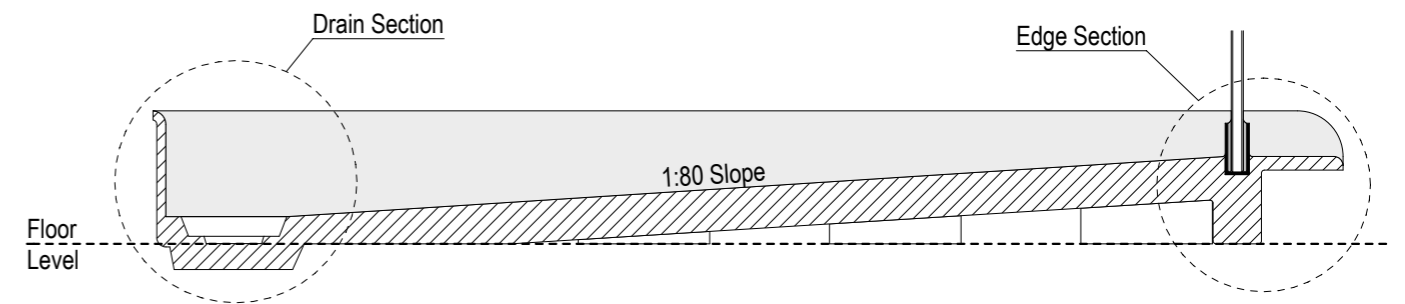

Step Entry

SKU: LQ-GEN-RH-ST

Note: Verify exact shower base dimensions on site

Level Entry

SKU: LQ-GEN-RH-LE

Screen Options:

For more product information go to:

www.atlantis.co.nz/shop/linea-quattro/geneva-1300x900/

For installation instructions go to:

www.atlantis.co.nz/trade/installation/

AQUAPLANE WASTE FITTING

- EasyClean Waste with in-built trap
- 50L/min ultra flow rate
- Removable fin for easy cleaning
- 40/50mm outlet with swivel fitting
- Components bolt together for guaranteed watertightness