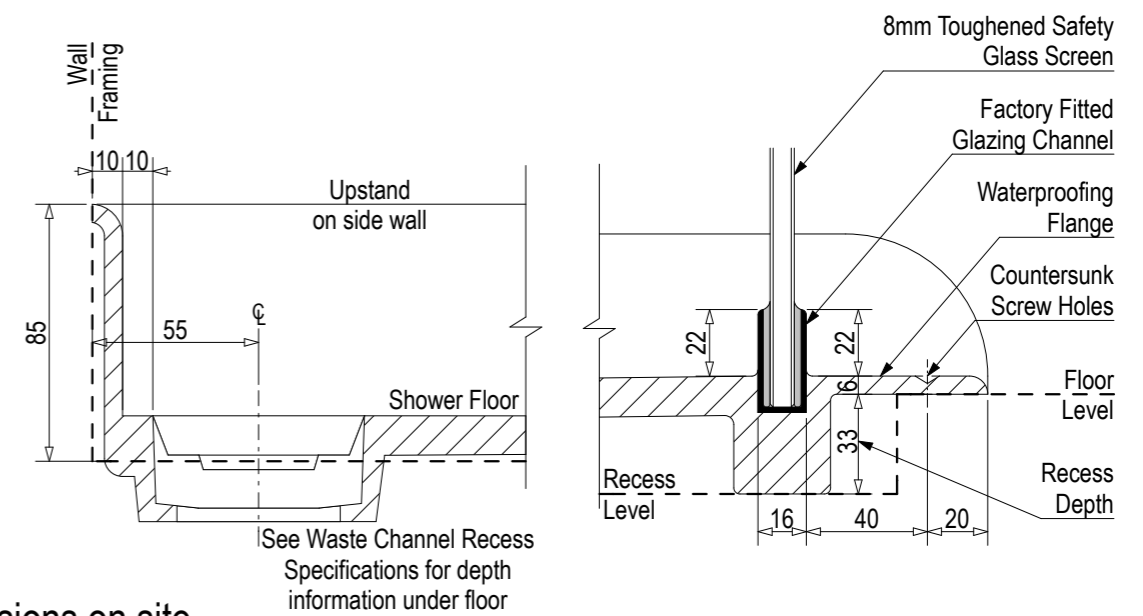

Step Entry

SKU: LQ-GEN-RH-ST

Note: Verify exact shower base dimensions on site

Level Entry

SKU: LQ-GEN-RH-LE

Screen Options:

For more product information go to:

www.atlantis.co.nz/shop/linea-quattro/geneva-1300x900/

For installation instructions go to:

www.atlantis.co.nz/trade/installation/

AQUAPLANE WASTE FITTING

- EasyClean Waste with in-built trap
- 50L/min ultra flow rate
- Removable fin for easy cleaning
- 40/50mm outlet with swivel fitting
- Components bolt together for guaranteed watertightness