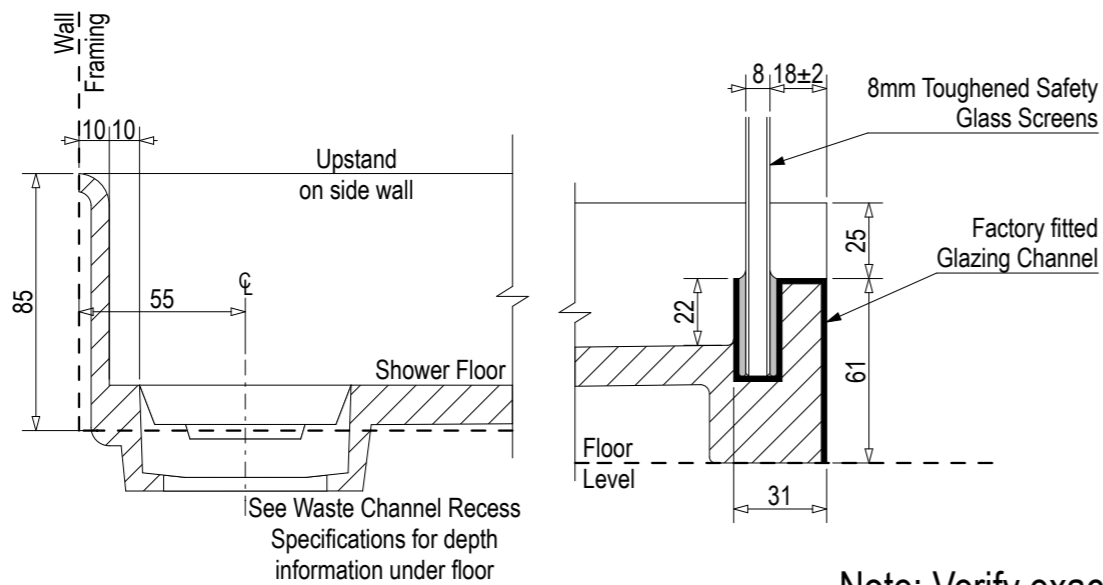

Step Entry

SKU: LQ-GEN-RH-ST

Note: Verify exact shower base dimensions on site

Level Entry

SKU: LQ-GEN-RH-LE

Screen Options:

For more product information go to:

www.atlantis.co.nz/shop/linea-quattro/geneva-1300x900/

For installation instructions go to:

www.atlantis.co.nz/trade/installation/

AQUAPLANE WASTE FITTING

- EasyClean Waste with in-built trap
- 50L/min ultra flow rate
- Removable fin for easy cleaning
- 40/50mm outlet with swivel fitting
- Components bolt together for guaranteed watertightness