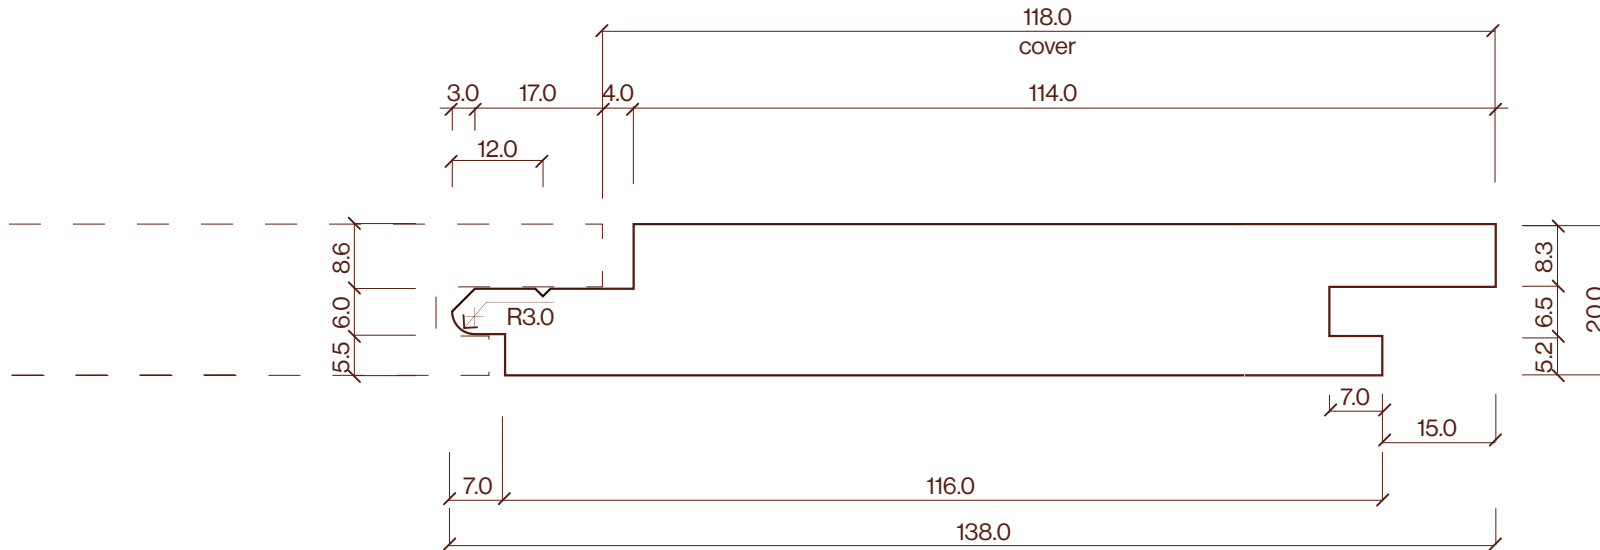

WB12 138x20mm
Profile Drawing

Category	Profile name	Size	Scale
Cladding	WB12	138x20mm	1:1

P +64 9 249 0100
E info@abodo.co.nz
W abodo.co.nz