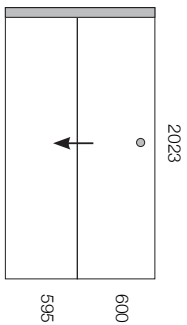

REAR DRAIN

SCREEN OPTIONS

Screens are reversible

Soft-Close Sliding

SKU: 722723

Hinged

SKU: 722727