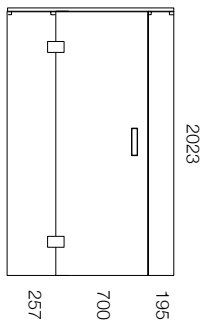

REAR DRAIN

SCREEN OPTIONS

Screens are reversible

Soft-Close Sliding

SKU: 722723

Hinged

SKU: 722727