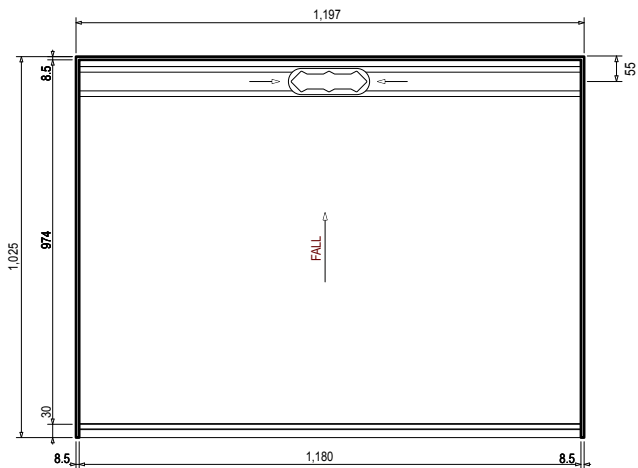

REAR DRAIN

SCREEN OPTIONS

Screens are reversible

Soft-Close Sliding

SKU: 722723

Hinged

SKU: 722727