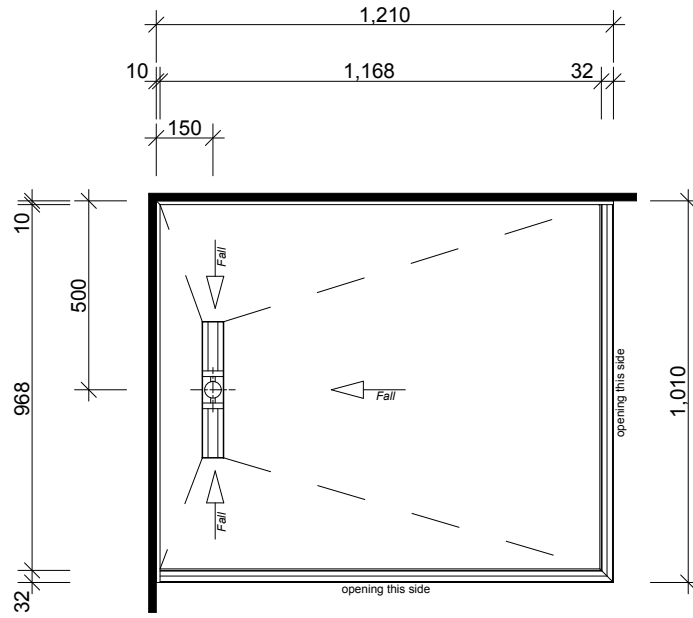

TAMBORA BASE

LH Drain

LH Rear Drain

SCREEN OPTIONS