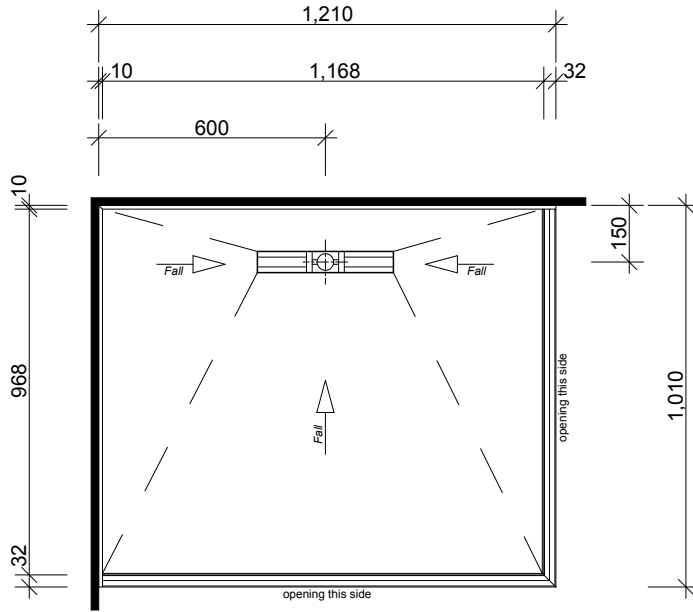

TAMBORA BASE

LH Drain

LH Rear Drain

SCREEN OPTIONS