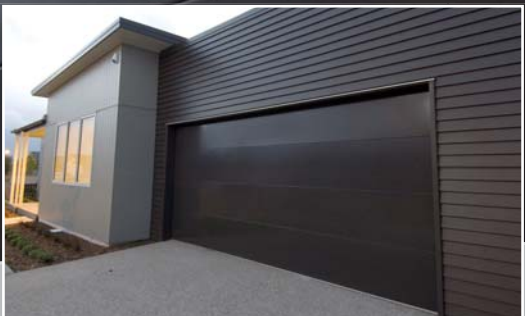

Garador™ Aspen™

The Garador™ Aspen™ Flat Panel sectional door, provides a sought after sleek look to the front of any house. Its distinctive minimalistic design complements most modern architecture and is a welcome addition to the Garador™ range.

The Garador™ Aspen™ is roll-formed from pre-painted steel in a smooth finish. Optionally, it can be accentuated with a wood grain texture embossing for further effect. Automatic operation with an opener from the Garador™ Controll-A-Door® range is recommended.

For further information on how to Future-Proof your home see the back of our Colour Chart Brochure.