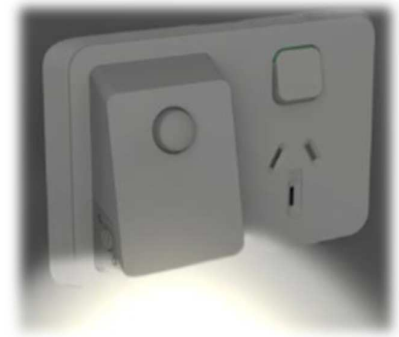

### Application

The PDL Iconic™ Night Walk is a motion activated night light skin with and single power outlet, which fits on the standard Iconic double socket outlet grid. The Night Walk features an integrated motion sensor that switches on an integrated soft warm white LED when it detects movement and switches off after two minutes. The LED's illuminate the path when someone gets up at night, without disturbing others. Featuring two modes, the Night Walk can be used as a sensor light only, or as a night light, where a dimmed light will turn on at night time and remain on until morning, increasing in brightness if motion is detected. Pet friendly, the motion sensor is angled to reduce the triggering by small pets.

### Features

- Soft Warm white LED with a smooth ramp up/ramp down operation
- Two configurable modes:
  - Sensor light – turns on with movement
  - Night light – turns on at night (increases brightness of light further with movement)
- 2 levels of LED intensity – low intensity for night light and brighter intensity for sensor light
- 2-minute auto –off timer (timer restarts on each detection)
- Modular design – plugs into an Iconic double socket grid
- Adjustable lux level allowing to set ideal brightness
- PIR range of 2 – 3 meters, with 120° field of view
- Available in four colours - Cool Grey (CY), Anthracite (AN), Vivid White (VW) and Warm Grey (WY)