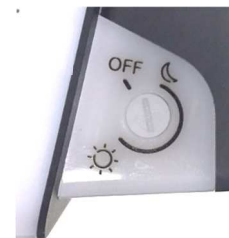

Specifications

Rated Current	10 A - Socket 27mA - motion sensor 8mA – LED light
Detection Angle	120°
Detection Area	2m - Movement 1m - Presence
Lux Setting	1 – 50 lux
Dimensions (H x W x D)	Plate: 120 x 78 x 33
Auto off timer	2 min (non adjustable)
Compatible Plates	Compatible with Iconic Twin Socket Grid (3025G)
Turn On/ Off Mode	Soft Ramp Up And Down
Sensing Type	Passive Infra-red (PIR)

Lux level adjustment

Catalogue Numbers

Catalogue Number	Description
PDL306-VW	Night Walk Sensor Light Skin, Vivid White
PDL306-CY	Night Walk Sensor Light Skin, Cool Grey
PDL306-WY	Night Walk Sensor Light Skin, Warm Grey
PDL306-AN	Night Walk Sensor Light Skin, Anthracite