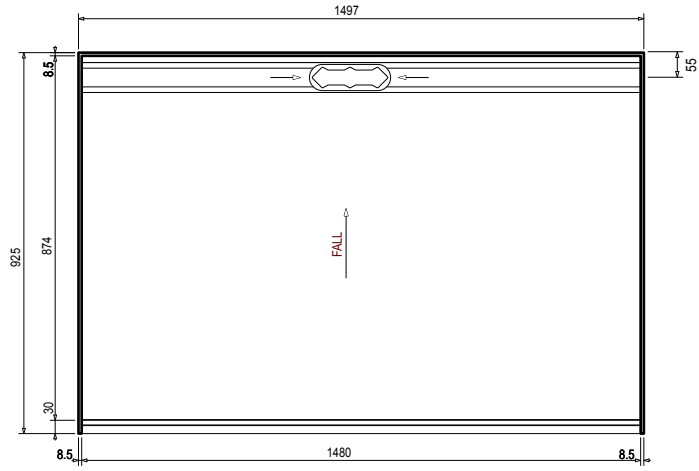

REAR DRAIN

SCREEN OPTIONS

Screens are reversible