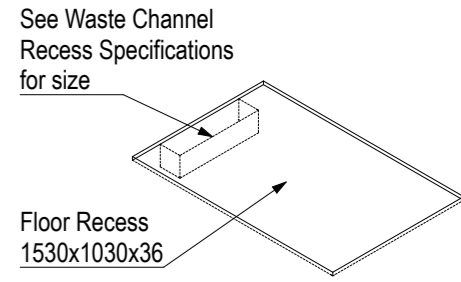

Note: Drain position central unless dimensioned otherwise

Step Entry

SKU: LQ-TAI-RH-ST

Level Entry

SKU: LQ-TAI-RH-LE

Note: Verify exact shower base dimensions on site

Screen Options:

For more product information go to:
www.atlantis.co.nz/shop/linea-quattro/taipei-1500x1000/

For installation instructions go to:
www.atlantis.co.nz/trade/installation/

AQUAPLANE WASTE FITTING

- EasyClean Waste with in-built trap
- 50L/min ultra flow rate
- Removable fin for easy cleaning
- 40/50mm outlet with swivel fitting
- Components bolt together for guaranteed watertightness