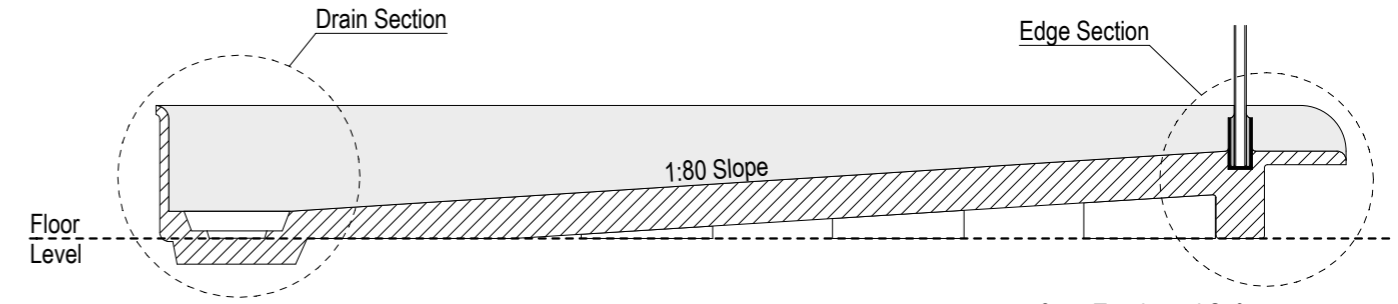

Note: Drain position central unless dimensioned otherwise

Step Entry

SKU: LQ-TAI-RH-ST

Level Entry

SKU: LQ-TAI-RH-LE

Note: Verify exact shower base dimensions on site

Screen Options:

For more product information go to:
www.atlantis.co.nz/shop/linea-quattro/taipei-1500x1000/

For installation instructions go to:
www.atlantis.co.nz/trade/installation/

AQUAPLANE WASTE FITTING

- EasyClean Waste with in-built trap
- 50L/min ultra flow rate
- Removable fin for easy cleaning
- 40/50mm outlet with swivel fitting
- Components bolt together for guaranteed watertightness