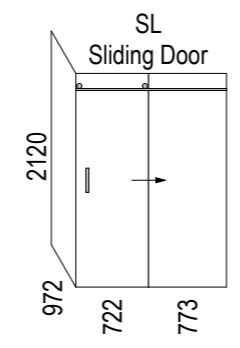

Note: Drain position central unless dimensioned otherwise

Step Entry

SKU: LQ-TAI-RH-ST

Level Entry

SKU: LQ-TAI-RH-LE

Note: Verify exact shower base dimensions on site

Screen Options:

For more product information go to:
www.atlantis.co.nz/shop/linea-quattro/taipei-1500x1000/

For installation instructions go to:
www.atlantis.co.nz/trade/installation/

AQUAPLANE WASTE FITTING

- EasyClean Waste with in-built trap
- 50L/min ultra flow rate
- Removable fin for easy cleaning
- 40/50mm outlet with swivel fitting
- Components bolt together for guaranteed watertightness