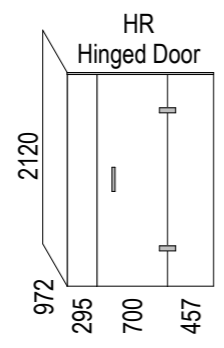

Note: Drain position central unless dimensioned otherwise

Step Entry

SKU: LQ-TAI-RH-ST

Level Entry

SKU: LQ-TAI-RH-LE

Note: Verify exact shower base dimensions on site

Screen Options:

For more product information go to:
www.atlantis.co.nz/shop/linea-quattro/taipei-1500x1000/

For installation instructions go to:
www.atlantis.co.nz/trade/installation/

AQUAPLANE WASTE FITTING

- EasyClean Waste with in-built trap
- 50L/min ultra flow rate
- Removable fin for easy cleaning
- 40/50mm outlet with swivel fitting
- Components bolt together for guaranteed watertightness