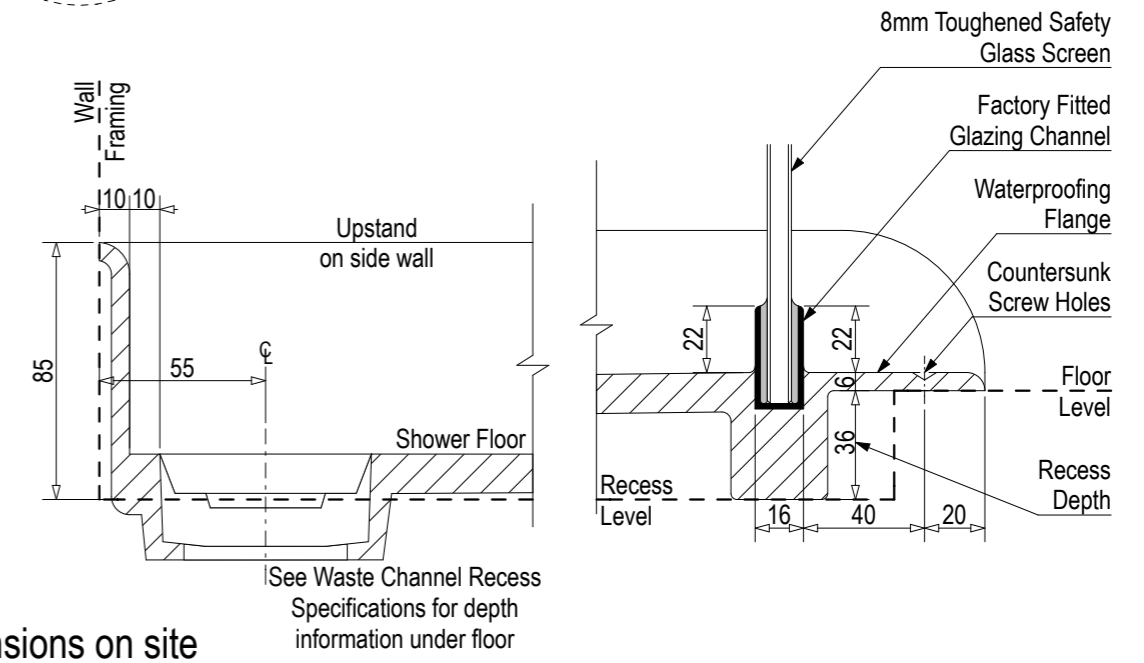

Note: Drain position central unless dimensioned otherwise

Step Entry

SKU: LQ-TAI-RH-ST

Level Entry

SKU: LQ-TAI-RH-LE

Note: Verify exact shower base dimensions on site

Screen Options:

For more product information go to:
www.atlantis.co.nz/shop/linea-quattro/taipei-1500x1000/

For installation instructions go to:
www.atlantis.co.nz/trade/installation/

AQUAPLANE WASTE FITTING

- EasyClean Waste with in-built trap
- 50L/min ultra flow rate
- Removable fin for easy cleaning
- 40/50mm outlet with swivel fitting
- Components bolt together for guaranteed watertightness