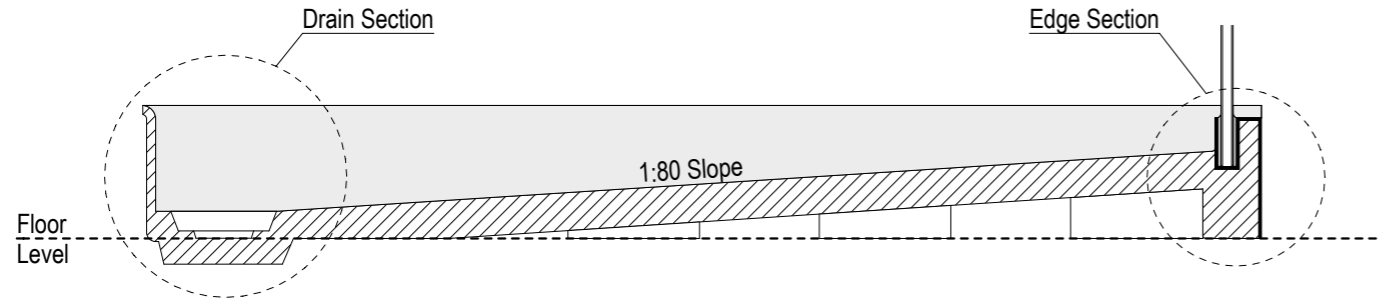

Note: Drain position central unless dimensioned otherwise

Step Entry

SKU: LQ-TAI-RH-ST

Level Entry

SKU: LQ-TAI-RH-LE

Note: Verify exact shower base dimensions on site

Screen Options:

For more product information go to:
www.atlantis.co.nz/shop/linea-quattro/taipei-1500x1000/

For installation instructions go to:
www.atlantis.co.nz/trade/installation/

AQUAPLANE WASTE FITTING

- EasyClean Waste with in-built trap
- 50L/min ultra flow rate
- Removable fin for easy cleaning
- 40/50mm outlet with swivel fitting
- Components bolt together for guaranteed watertightness