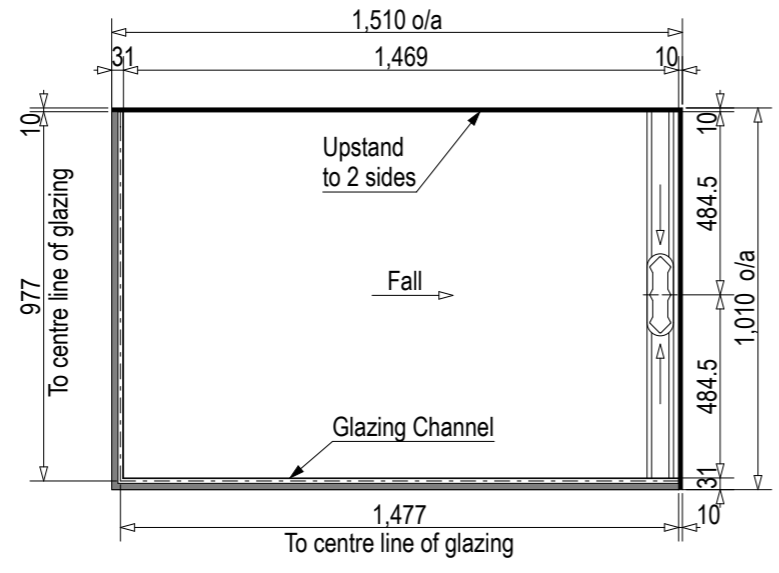

Note: Drain position central unless dimensioned otherwise

Step Entry

SKU: LQ-TAI-RH-ST

Level Entry

SKU: LQ-TAI-RH-LE

Note: Verify exact shower base dimensions on site

Screen Options:

For more product information go to:
www.atlantis.co.nz/shop/linea-quattro/taipei-1500x1000/

For installation instructions go to:
www.atlantis.co.nz/trade/installation/

AQUAPLANE WASTE FITTING

- EasyClean Waste with in-built trap
- 50L/min ultra flow rate
- Removable fin for easy cleaning
- 40/50mm outlet with swivel fitting
- Components bolt together for guaranteed watertightness