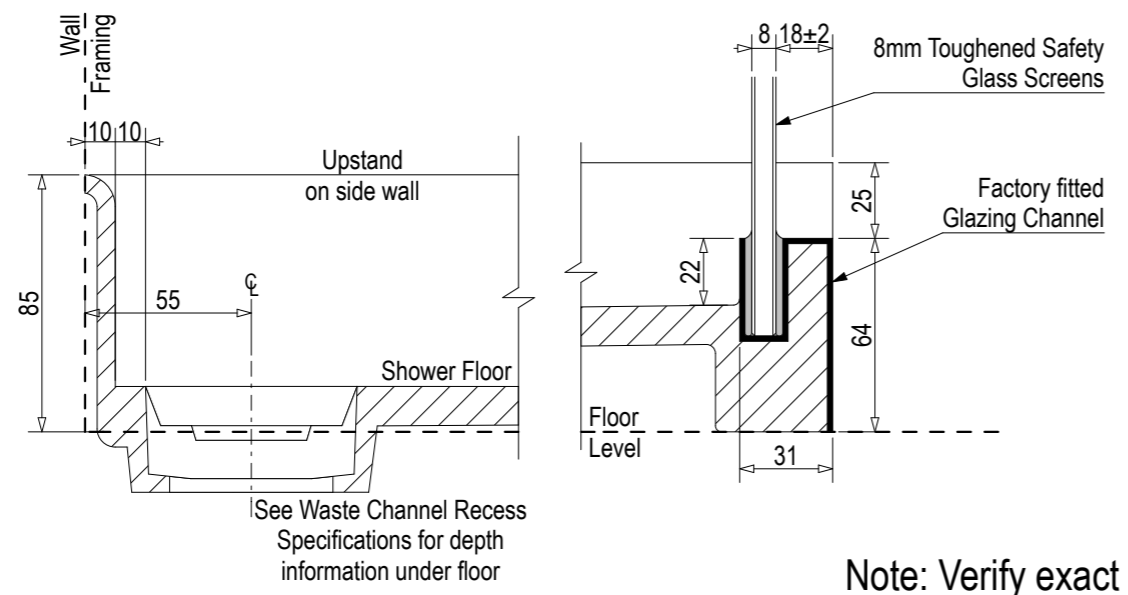

Note: Drain position central unless dimensioned otherwise

Step Entry

SKU: LQ-TAI-RH-ST

Level Entry

SKU: LQ-TAI-RH-LE

Note: Verify exact shower base dimensions on site

Screen Options:

For more product information go to:
www.atlantis.co.nz/shop/linea-quattro/taipei-1500x1000/

For installation instructions go to:
www.atlantis.co.nz/trade/installation/

AQUAPLANE WASTE FITTING

- EasyClean Waste with in-built trap
- 50L/min ultra flow rate
- Removable fin for easy cleaning
- 40/50mm outlet with swivel fitting
- Components bolt together for guaranteed watertightness