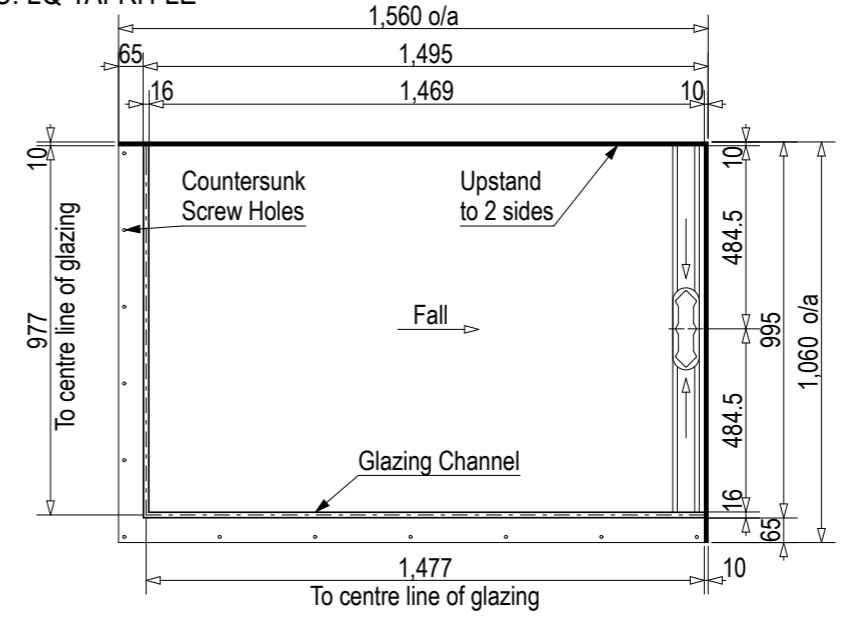

Note: Drain position central unless dimensioned otherwise

Step Entry

SKU: LQ-TAI-RH-ST

Level Entry

SKU: LQ-TAI-RH-LE

Note: Verify exact shower base dimensions on site

Screen Options:

For more product information go to:
www.atlantis.co.nz/shop/linea-quattro/taipei-1500x1000/

For installation instructions go to:
www.atlantis.co.nz/trade/installation/

AQUAPLANE WASTE FITTING

- EasyClean Waste with in-built trap
- 50L/min ultra flow rate
- Removable fin for easy cleaning
- 40/50mm outlet with swivel fitting
- Components bolt together for guaranteed watertightness