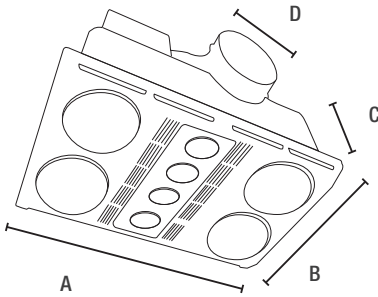

Designer Series HFL 4

Designer Series HFL 2

NOTE: All fan flow rates quoted with 3 metres of duct, one bend and one external grille (normal installation).

GENERAL INFORMATION

Model	Cut-Out Size	Exterior Grille	Duct Type	Duct Length
LED HFL 4 Slv	435mm x 275mm	White Eggcrate	Aluminium	3m supplied (you can add up to 3m extra duct)
LED HFL 4 Wht	435mm x 275mm	White Eggcrate	Aluminium	3m supplied (you can add up to 3m extra duct)
LED HFL 2 Slv	435mm x 255mm	White Eggcrate	Aluminium	3m supplied (you can add up to 3m extra duct)
LED HFL 2 Wht	435mm x 255mm	White Eggcrate	Aluminium	3m supplied (you can add up to 3m extra duct)

DIMENSION INFORMATION (MM)

Model	A	B	C	D
LED HFL 4	480	360	205	120*
LED HFL 2	480	290	205	120*

* 125mm to 150mm adapter included in kit.

Dimensions - LED HFL 4

Dimensions - LED HFL 2

TECHNICAL SPECIFICATION