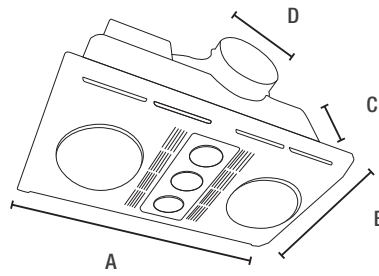

Designer Series HFL 4

Designer Series HFL 2

NOTE: All fan flow rates quoted with 3 metres of duct, one bend and one external grille (normal installation).

GENERAL INFORMATION

Model	Cut-Out Size	Exterior Grille	Duct Type	Duct Length
LED HFL 4 Slv	435mm x 275mm	White Eggcrate	Aluminium	3m supplied (you can add up to 3m extra duct)
LED HFL 4 Wht	435mm x 275mm	White Eggcrate	Aluminium	3m supplied (you can add up to 3m extra duct)
LED HFL 2 Slv	435mm x 255mm	White Eggcrate	Aluminium	3m supplied (you can add up to 3m extra duct)
LED HFL 2 Wht	435mm x 255mm	White Eggcrate	Aluminium	3m supplied (you can add up to 3m extra duct)

DIMENSION INFORMATION (MM)

Model	A	B	C	D
LED HFL 4	480	360	205	120*
LED HFL 2	480	290	205	120*

* 125mm to 150mm adapter included in kit.

Dimensions - LED HFL 4

Dimensions - LED HFL 2

TECHNICAL SPECIFICATION