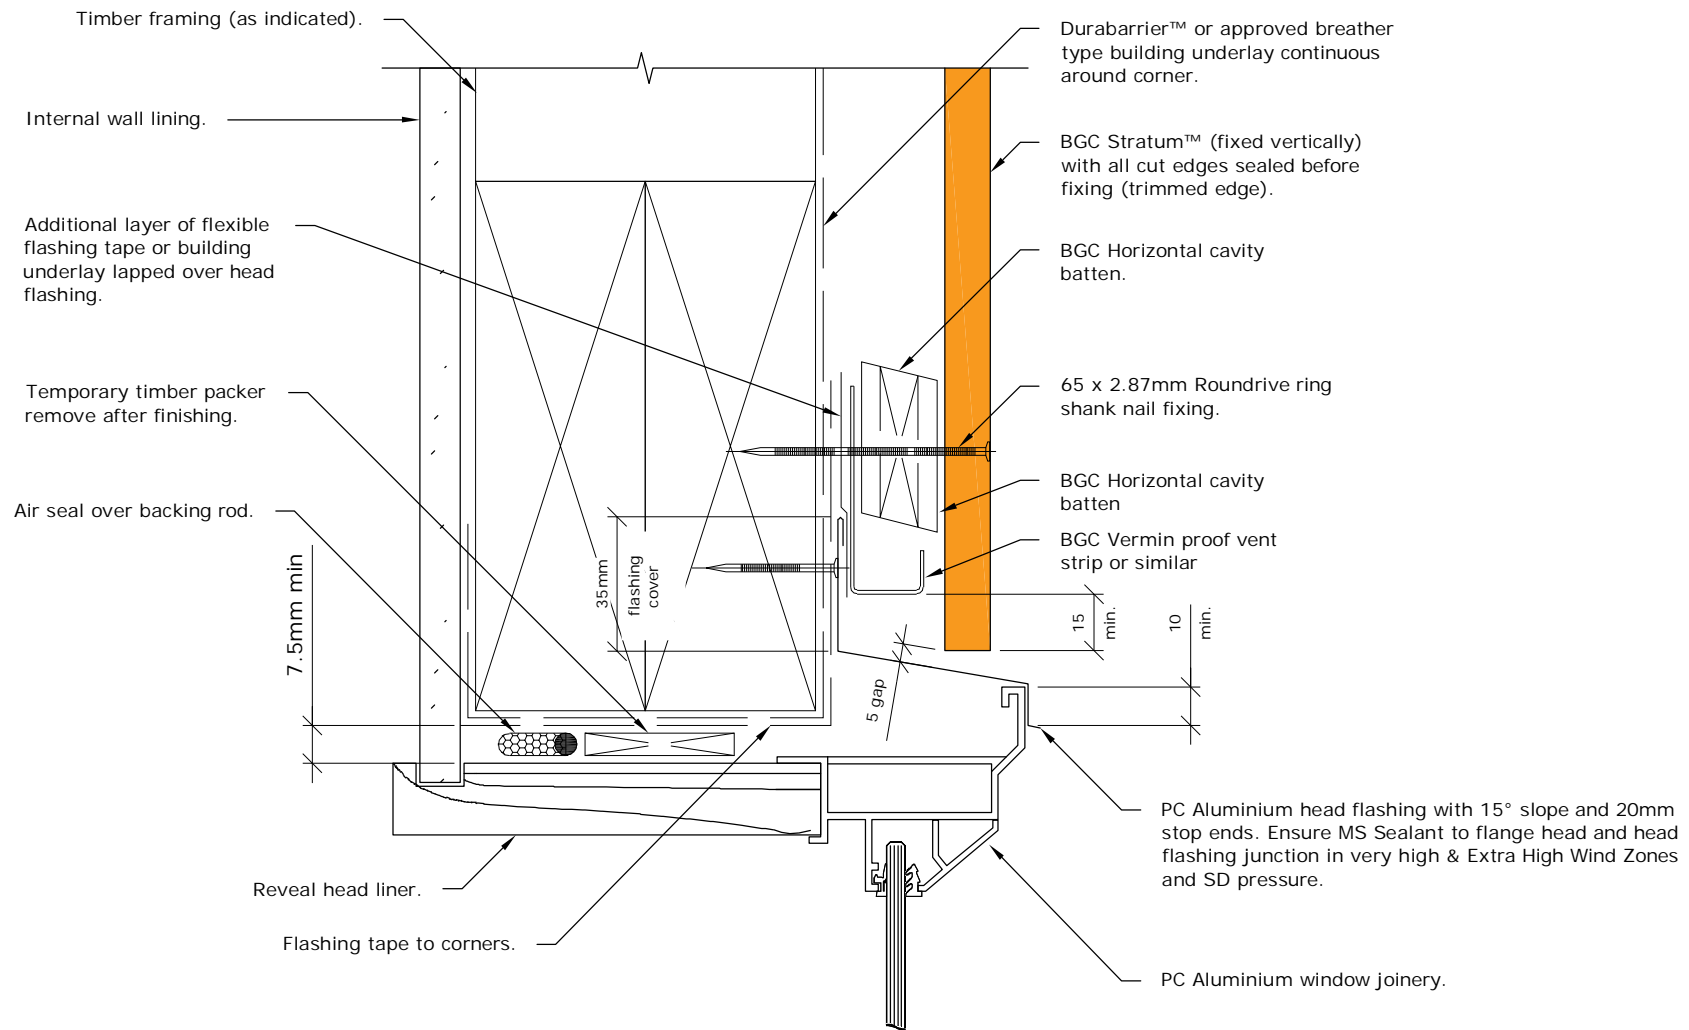

BGC

Fibre Cement

PROFILE **BGC Stratum™ and Stratum™ Duo**
(Vertical Installation)

DETAIL **Window Head Detail**

DATE **May 2019**

SCALE **1:2 @ A4**

DETAIL NO. **SV-05**