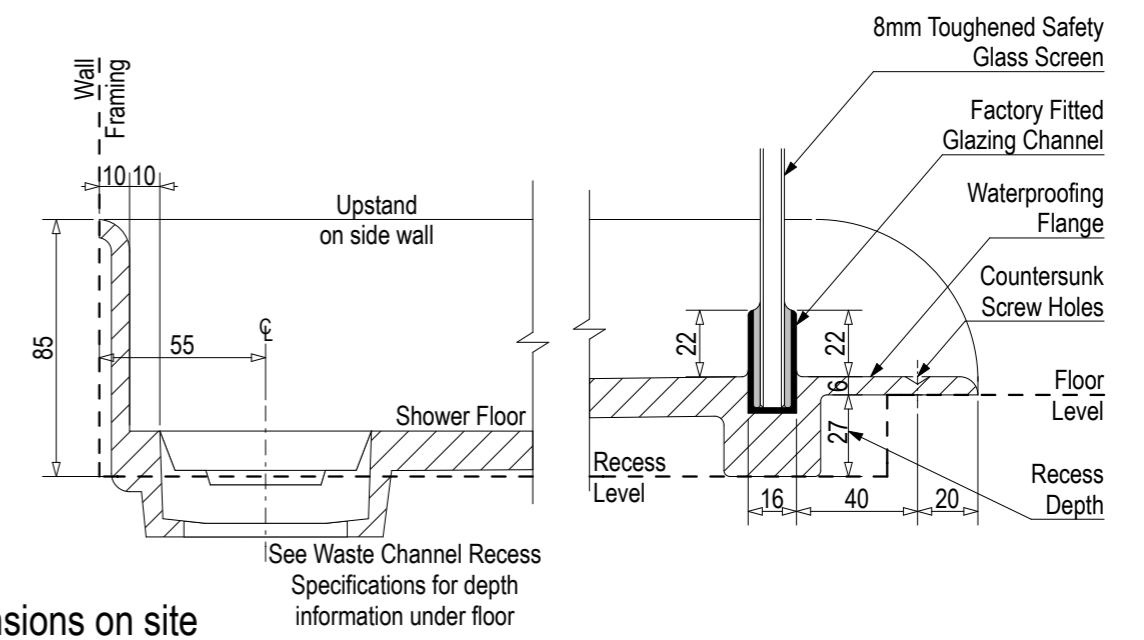

Note: Drain position central unless dimensioned otherwise

### Step Entry

SKU: LQ-TOL-B-RH-ST

### Level Entry

SKU: LQ-TOL-B-RH-LE

Note: Verify exact shower base dimensions on site

## AQUAPLANE WASTE FITTING

- EasyClean Waste with in-built trap
- 50L/min ultra flow rate
- Removable fin for easy cleaning
- 40/50mm outlet with swivel fitting
- Components bolt together for guaranteed watertightness