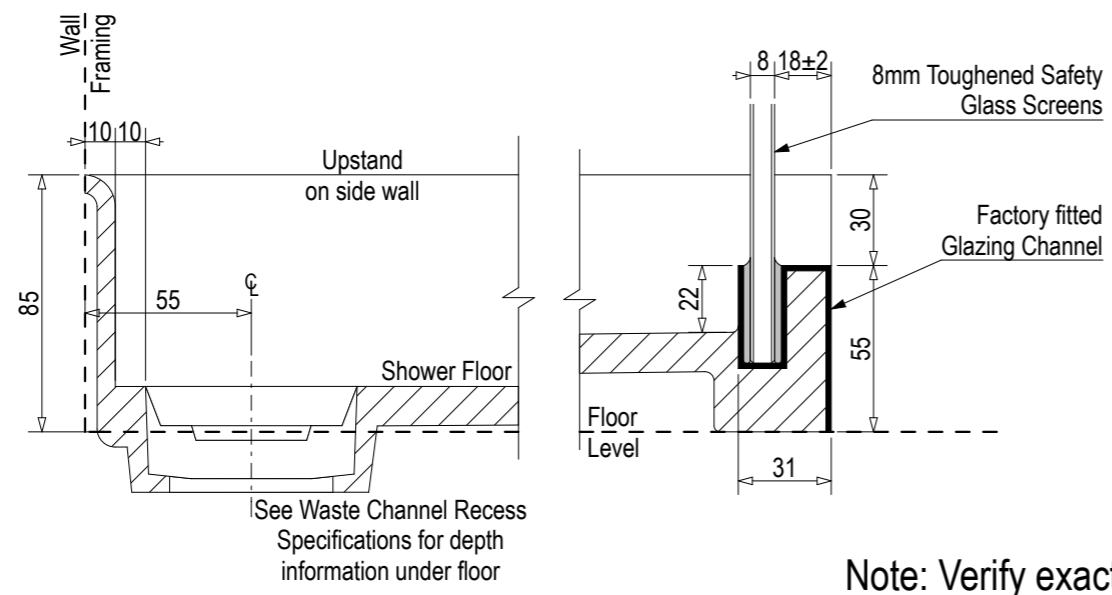

Note: Drain position central unless dimensioned otherwise

### Step Entry

SKU: LQ-TOL-B-RH-ST

### Level Entry

SKU: LQ-TOL-B-RH-LE

Note: Verify exact shower base dimensions on site

## AQUAPLANE WASTE FITTING

- EasyClean Waste with in-built trap
- 50L/min ultra flow rate
- Removable fin for easy cleaning
- 40/50mm outlet with swivel fitting
- Components bolt together for guaranteed watertightness