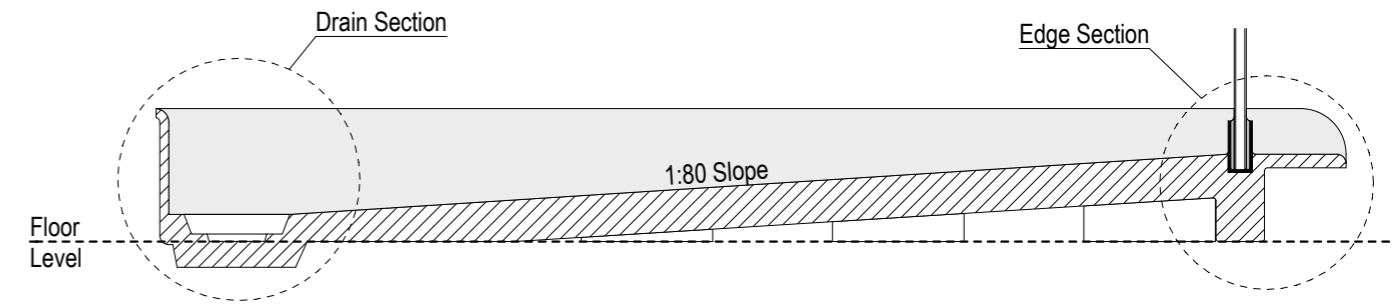

Note: Drain position central unless dimensioned otherwise

### Step Entry

SKU: LQ-TOL-B-RH-ST

### Level Entry

SKU: LQ-TOL-B-RH-LE

Note: Verify exact shower base dimensions on site

## AQUAPLANE WASTE FITTING

- EasyClean Waste with in-built trap
- 50L/min ultra flow rate
- Removable fin for easy cleaning
- 40/50mm outlet with swivel fitting
- Components bolt together for guaranteed watertightness