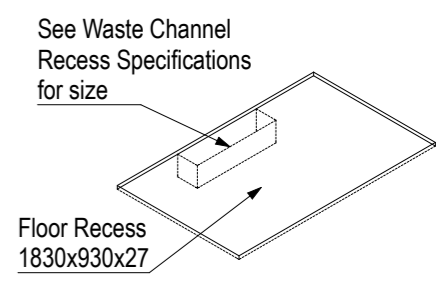

Note: Drain position central unless dimensioned otherwise

### Step Entry

SKU: LQ-TOL-B-RH-ST

### Level Entry

SKU: LQ-TOL-B-RH-LE

Note: Verify exact shower base dimensions on site

## AQUAPLANE WASTE FITTING

- EasyClean Waste with in-built trap
- 50L/min ultra flow rate
- Removable fin for easy cleaning
- 40/50mm outlet with swivel fitting
- Components bolt together for guaranteed watertightness