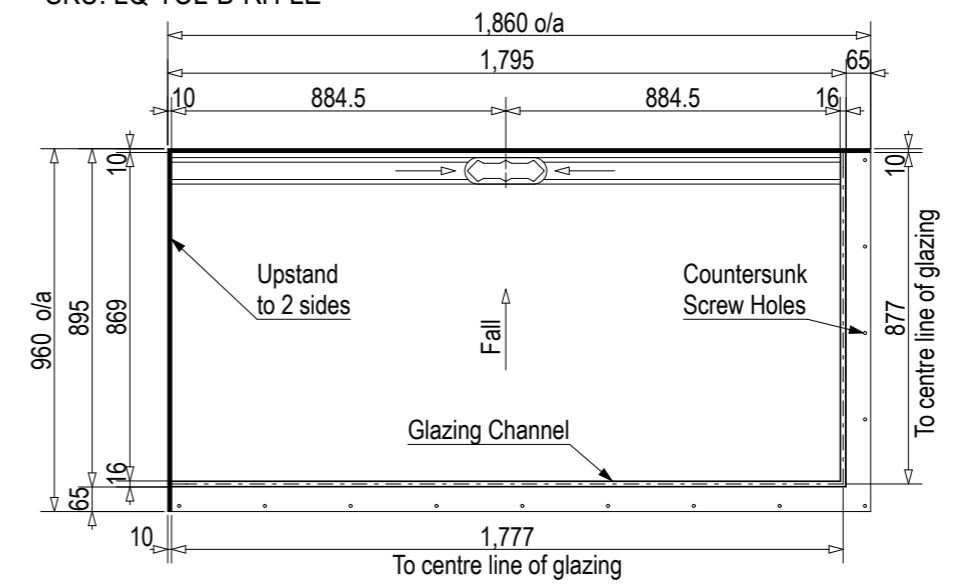

Note: Drain position central unless dimensioned otherwise

### Step Entry

SKU: LQ-TOL-B-RH-ST

### Level Entry

SKU: LQ-TOL-B-RH-LE

Note: Verify exact shower base dimensions on site

## AQUAPLANE WASTE FITTING

- EasyClean Waste with in-built trap
- 50L/min ultra flow rate
- Removable fin for easy cleaning
- 40/50mm outlet with swivel fitting
- Components bolt together for guaranteed watertightness