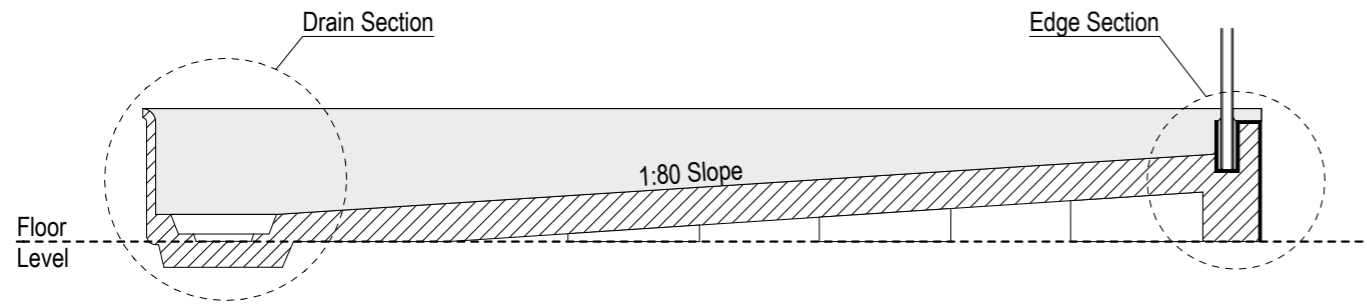

Note: Drain position central unless dimensioned otherwise

### Step Entry

SKU: LQ-TOL-B-RH-ST

### Level Entry

SKU: LQ-TOL-B-RH-LE

Note: Verify exact shower base dimensions on site

## AQUAPLANE WASTE FITTING

- EasyClean Waste with in-built trap
- 50L/min ultra flow rate
- Removable fin for easy cleaning
- 40/50mm outlet with swivel fitting
- Components bolt together for guaranteed watertightness