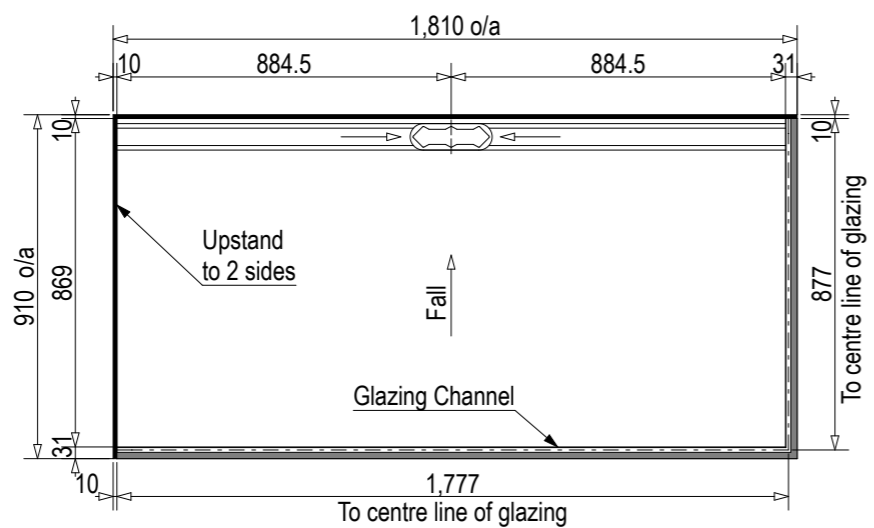

Note: Drain position central unless dimensioned otherwise

### Step Entry

SKU: LQ-TOL-B-RH-ST

### Level Entry

SKU: LQ-TOL-B-RH-LE

Note: Verify exact shower base dimensions on site