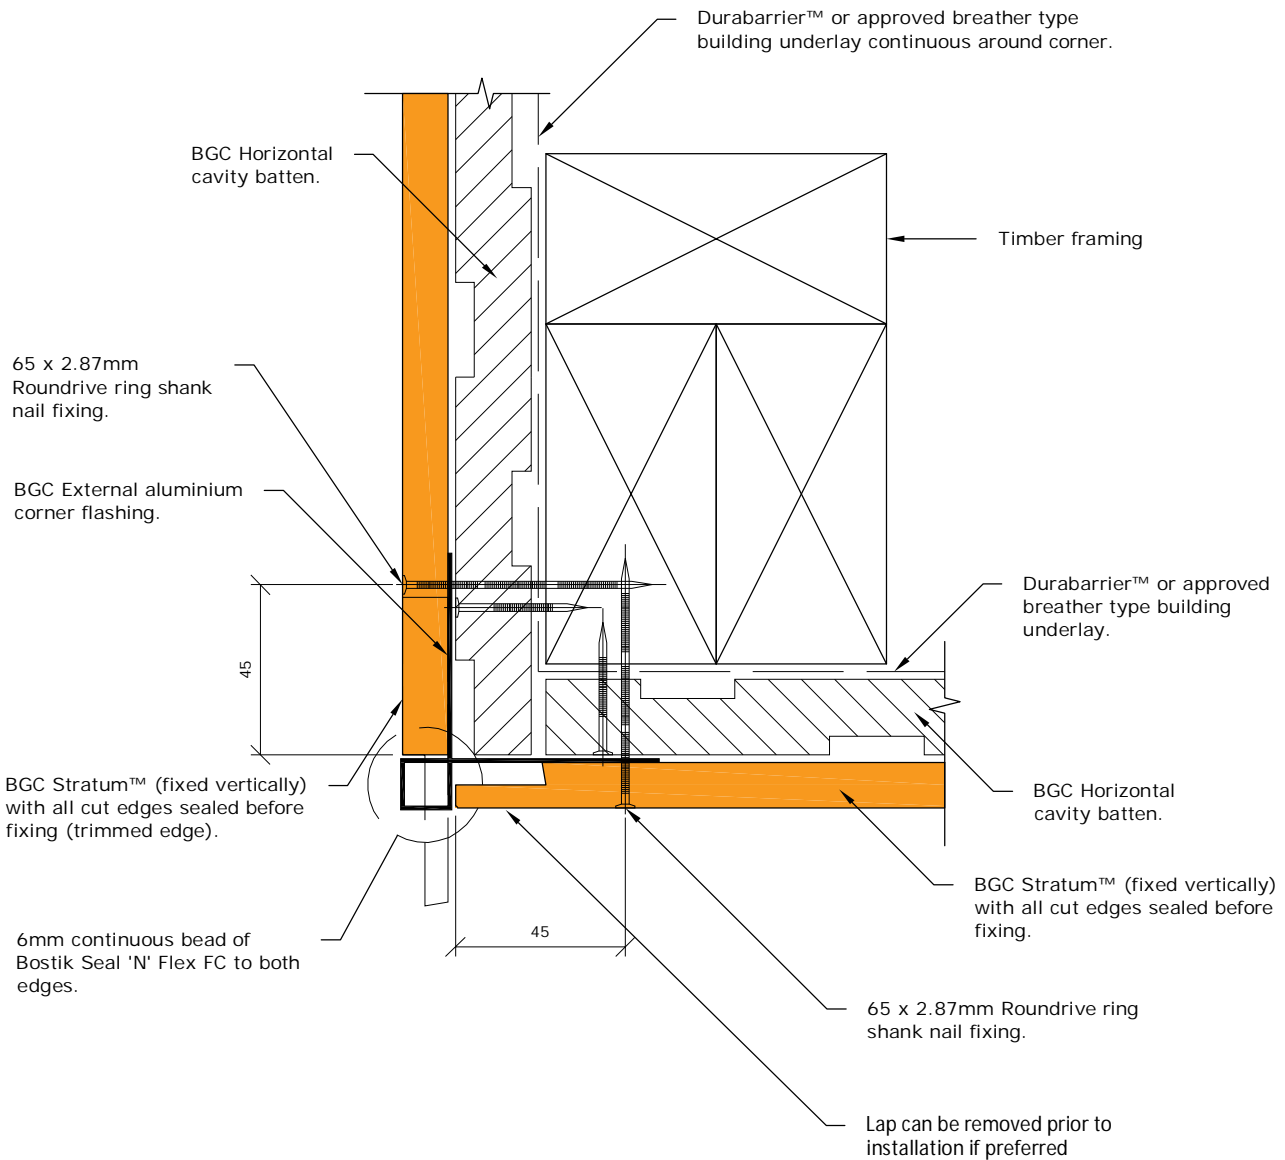

Fibre Cement

PROFILE **BGC Stratum™ and Stratum™ Duo**
(Vertical Installation)

DETAIL **External Corner Detail**

DATE May 2019

SCALE 1:2 @ A4

DETAIL NO. **SV-04**