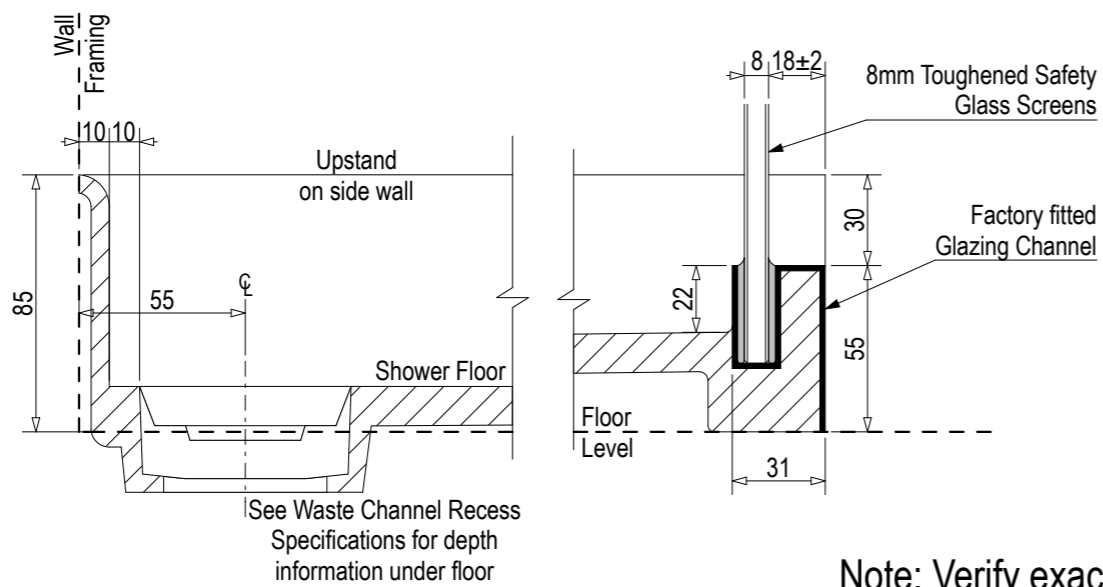

Note: Drain position central unless dimensioned otherwise

Step Entry

SKU: LQ-TOL-B-LH-ST

Note: Verify exact shower base dimensions on site

Level Entry

SKU: LQ-TOL-B-LH-LE

See Waste Channel Recess Specifications for size

Floor Recess 1830x930x27

Screen Options:

For more product information go to:

www.atlantis.co.nz/shop/linea-quattro/toledo-1800x900/

For installation instructions go to:

www.atlantis.co.nz/trade/installation/

AQUAPLANE WASTE FITTING

- EasyClean Waste with in-built trap
- 50L/min ultra flow rate
- Removable fin for easy cleaning
- 40/50mm outlet with swivel fitting
- Components bolt together for guaranteed watertightness