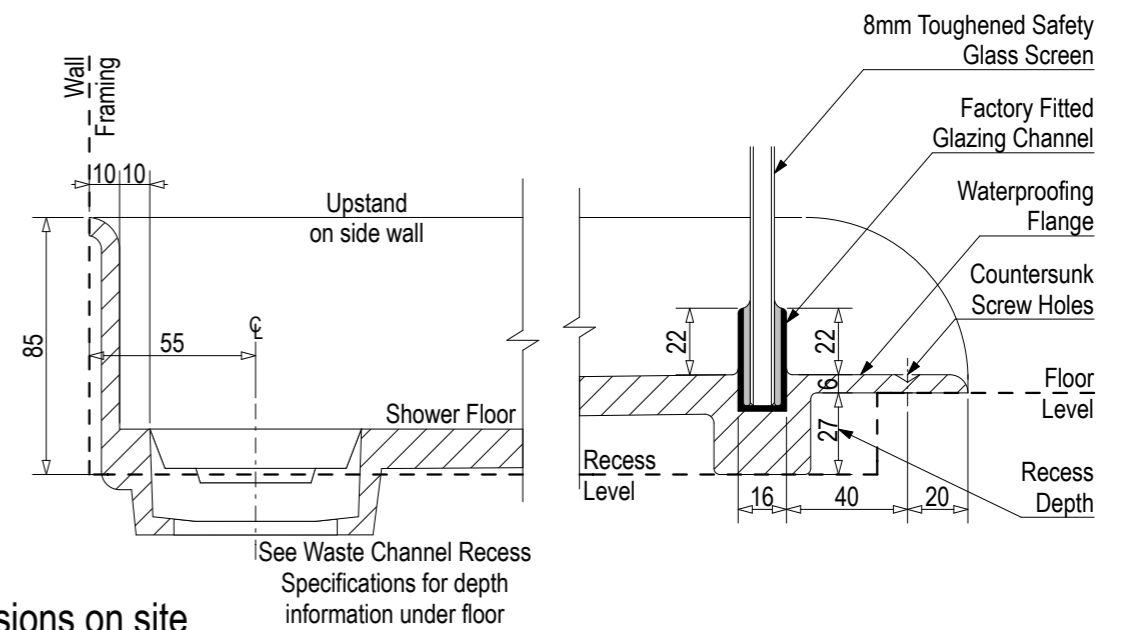

Note: Drain position central unless dimensioned otherwise

Step Entry

SKU: LQ-TOL-B-LH-ST

Note: Verify exact shower base dimensions on site

Level Entry

SKU: LQ-TOL-B-LH-LE

See Waste Channel Recess Specifications for size

Floor Recess 1830x930x27

Screen Options:

For more product information go to:

www.atlantis.co.nz/shop/linea-quattro/toledo-1800x900/

For installation instructions go to:

www.atlantis.co.nz/trade/installation/

AQUAPLANE WASTE FITTING

- EasyClean Waste with in-built trap
- 50L/min ultra flow rate
- Removable fin for easy cleaning
- 40/50mm outlet with swivel fitting
- Components bolt together for guaranteed watertightness