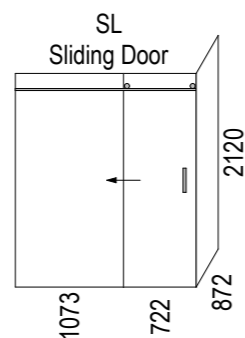

Note: Drain position central unless dimensioned otherwise

Step Entry

SKU: LQ-TOL-B-LH-ST

Note: Verify exact shower base dimensions on site

Level Entry

SKU: LQ-TOL-B-LH-LE

See Waste Channel Recess Specifications for size

Floor Recess 1830x930x27

Screen Options:

For more product information go to:

www.atlantis.co.nz/shop/linea-quattro/toledo-1800x900/

For installation instructions go to:

www.atlantis.co.nz/trade/installation/

AQUAPLANE WASTE FITTING

- EasyClean Waste with in-built trap
- 50L/min ultra flow rate
- Removable fin for easy cleaning
- 40/50mm outlet with swivel fitting
- Components bolt together for guaranteed watertightness