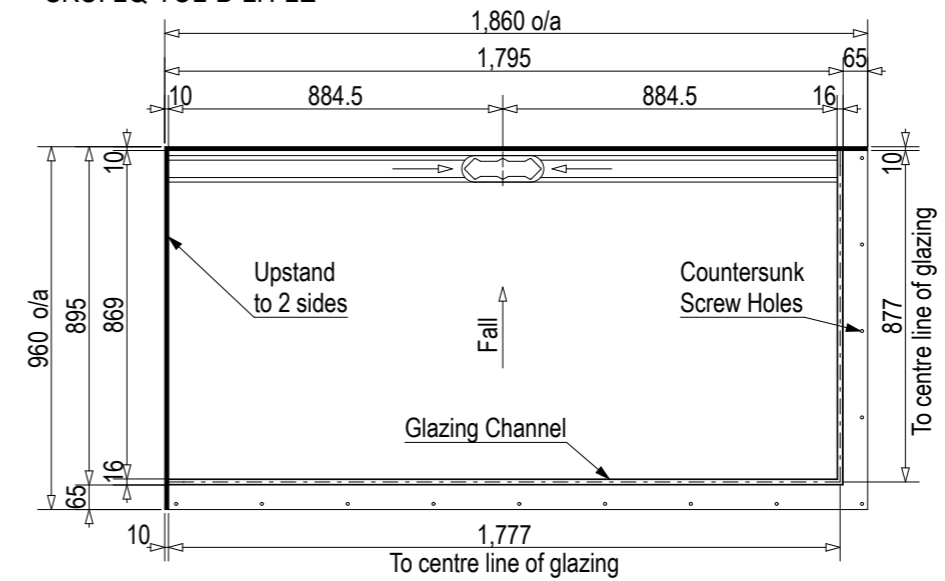

Note: Drain position central unless dimensioned otherwise

Step Entry

SKU: LQ-TOL-B-LH-ST

Note: Verify exact shower base dimensions on site

Level Entry

SKU: LQ-TOL-B-LH-LE

See Waste Channel Recess Specifications for size

Floor Recess 1830x930x27

Screen Options:

For more product information go to:

www.atlantis.co.nz/shop/linea-quattro/toledo-1800x900/

For installation instructions go to:

www.atlantis.co.nz/trade/installation/

AQUAPLANE WASTE FITTING

- EasyClean Waste with in-built trap
- 50L/min ultra flow rate
- Removable fin for easy cleaning
- 40/50mm outlet with swivel fitting
- Components bolt together for guaranteed watertightness