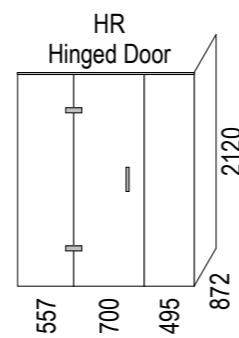

Note: Drain position central unless dimensioned otherwise

Step Entry

SKU: LQ-TOL-B-LH-ST

Note: Verify exact shower base dimensions on site

Level Entry

SKU: LQ-TOL-B-LH-LE

See Waste Channel Recess Specifications for size

Floor Recess 1830x930x27

Screen Options:

For more product information go to:

www.atlantis.co.nz/shop/linea-quattro/toledo-1800x900/

For installation instructions go to:

www.atlantis.co.nz/trade/installation/