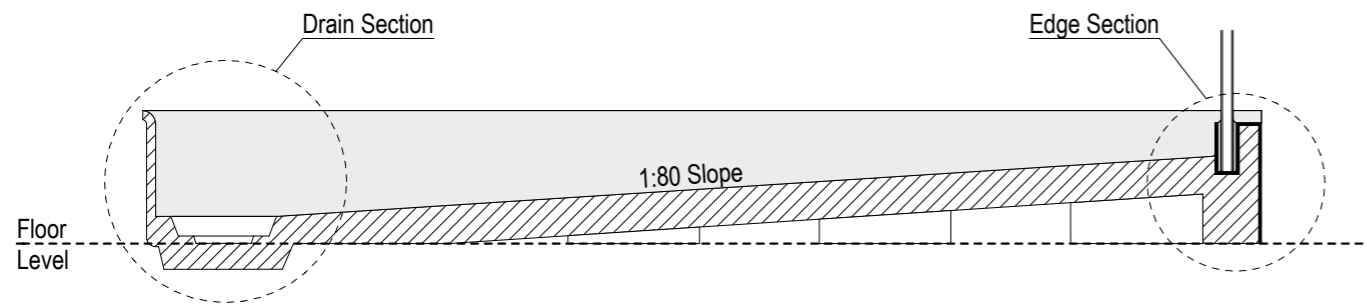

Note: Drain position central unless dimensioned otherwise

Step Entry

SKU: LQ-TOL-B-LH-ST

Note: Verify exact shower base dimensions on site

Level Entry

SKU: LQ-TOL-B-LH-LE

See Waste Channel Recess Specifications for size

Floor Recess 1830x930x27

Screen Options:

For more product information go to:

www.atlantis.co.nz/shop/linea-quattro/toledo-1800x900/

For installation instructions go to:

www.atlantis.co.nz/trade/installation/

AQUAPLANE WASTE FITTING

- EasyClean Waste with in-built trap
- 50L/min ultra flow rate
- Removable fin for easy cleaning
- 40/50mm outlet with swivel fitting
- Components bolt together for guaranteed watertightness