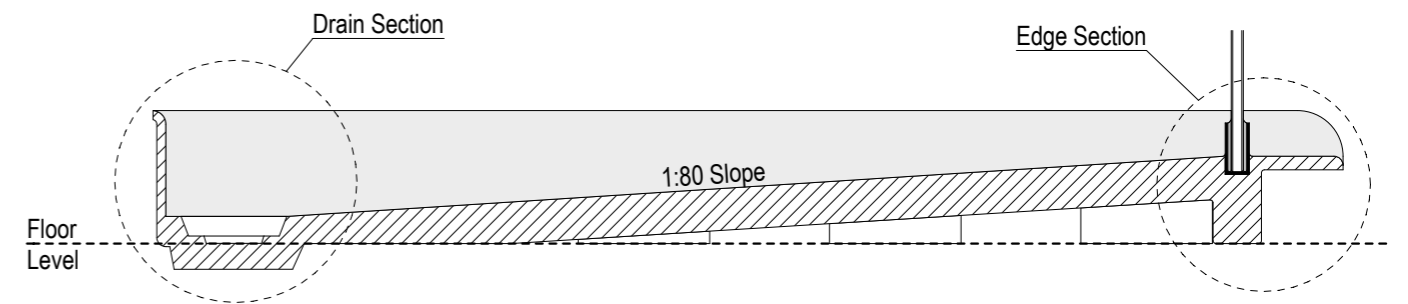

Note: Drain position central unless dimensioned otherwise

Step Entry

SKU: LQ-TOL-B-LH-ST

Note: Verify exact shower base dimensions on site

Level Entry

SKU: LQ-TOL-B-LH-LE

See Waste Channel Recess Specifications for size

Floor Recess 1830x930x27

Screen Options:

For more product information go to:

www.atlantis.co.nz/shop/linea-quattro/toledo-1800x900/

For installation instructions go to:

www.atlantis.co.nz/trade/installation/

AQUAPLANE WASTE FITTING

- EasyClean Waste with in-built trap
- 50L/min ultra flow rate
- Removable fin for easy cleaning
- 40/50mm outlet with swivel fitting
- Components bolt together for guaranteed watertightness