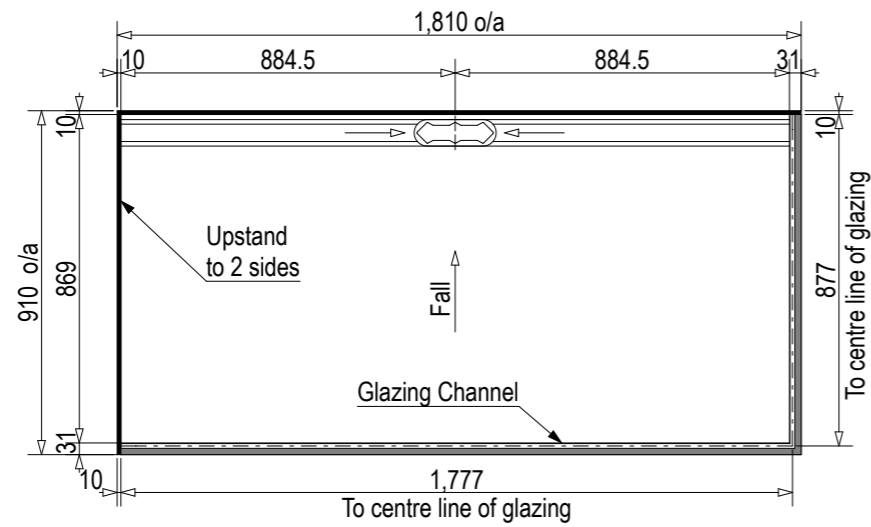

Note: Drain position central unless dimensioned otherwise

Step Entry

SKU: LQ-TOL-B-LH-ST

Note: Verify exact shower base dimensions on site

Level Entry

SKU: LQ-TOL-B-LH-LE

See Waste Channel Recess Specifications for size

Floor Recess 1830x930x27

Screen Options:

For more product information go to:

www.atlantis.co.nz/shop/linea-quattro/toledo-1800x900/

For installation instructions go to:

www.atlantis.co.nz/trade/installation/

AQUAPLANE WASTE FITTING

- EasyClean Waste with in-built trap
- 50L/min ultra flow rate
- Removable fin for easy cleaning
- 40/50mm outlet with swivel fitting
- Components bolt together for guaranteed watertightness