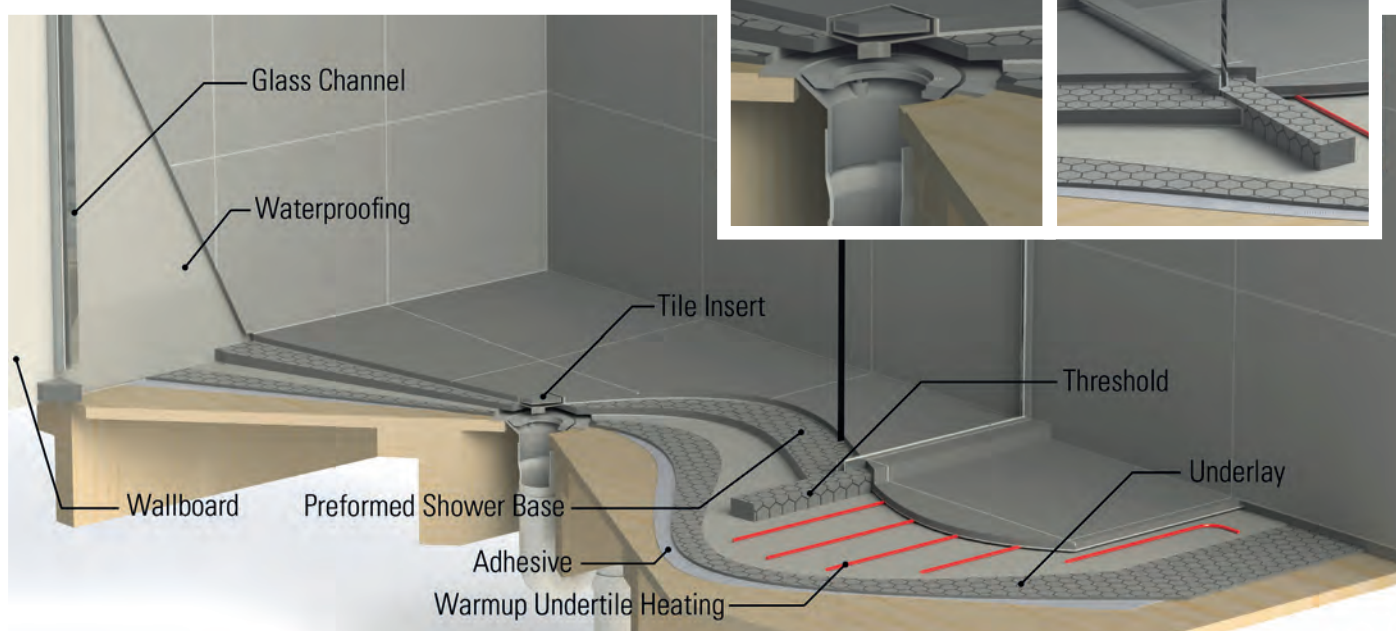

Shower system hob and centre drain

To contact your local Warmup distributor or to arrange a no-obligation free quotation please call our freephone number 0800 938 767.

warmup.co.nz | warmupwetrooms.co.nz

warmup®

Underfloor heating | Tiled shower solutions