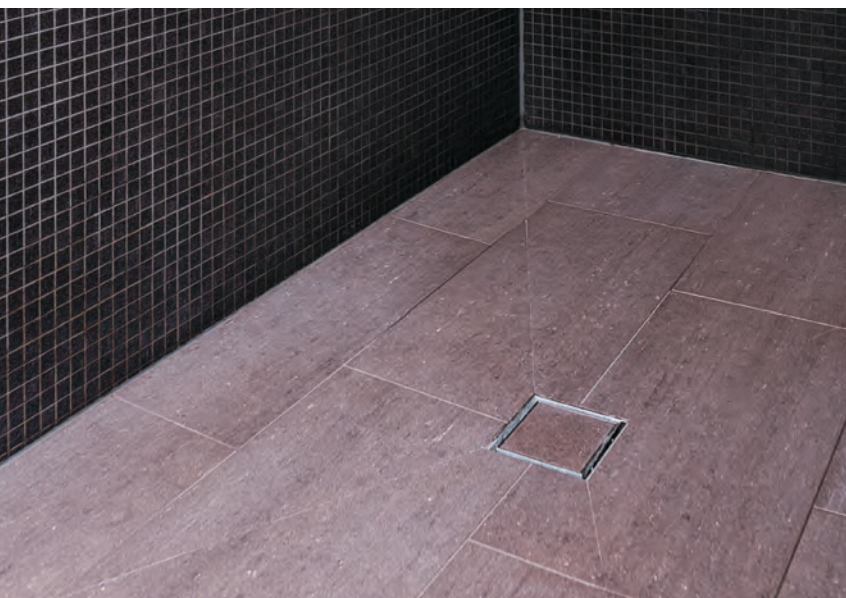

An integrated tiled shower with frameless glass screens can be an elegant central design feature that increases the light, space and style of your bathroom.

Warmup uses the latest in waterproofing technology. We design an integrated tiled shower to perfectly fit your unique requirements. The design possibilities are limitless and guaranteed to be 100% waterproof.

it's never been easier

Simply contact Warmup to arrange a free consultation to discuss your design options and determine the ideal size, shape and location for your new integrated tiled shower.

the warmup advantage

Seven different grate options available in either the popular channel (strip) or traditional square drain variety.

technical features

- Weldable sheet membrane waterproofing incorporating clamp waste
- Level entry or low profile thresholds
- Traditional centre and off centre wastes as well as a full range of increasingly popular channel (strip) drains
- System is suitable for concrete or timber floors
- Glass incorporated: Full range of 10mm frameless - standard sized for economy or custom fitted for perfection
- BRANZ appraised, individually as components and jointly as a system
- Designed with ALL associated trades in mind
- Full architectural specifications available