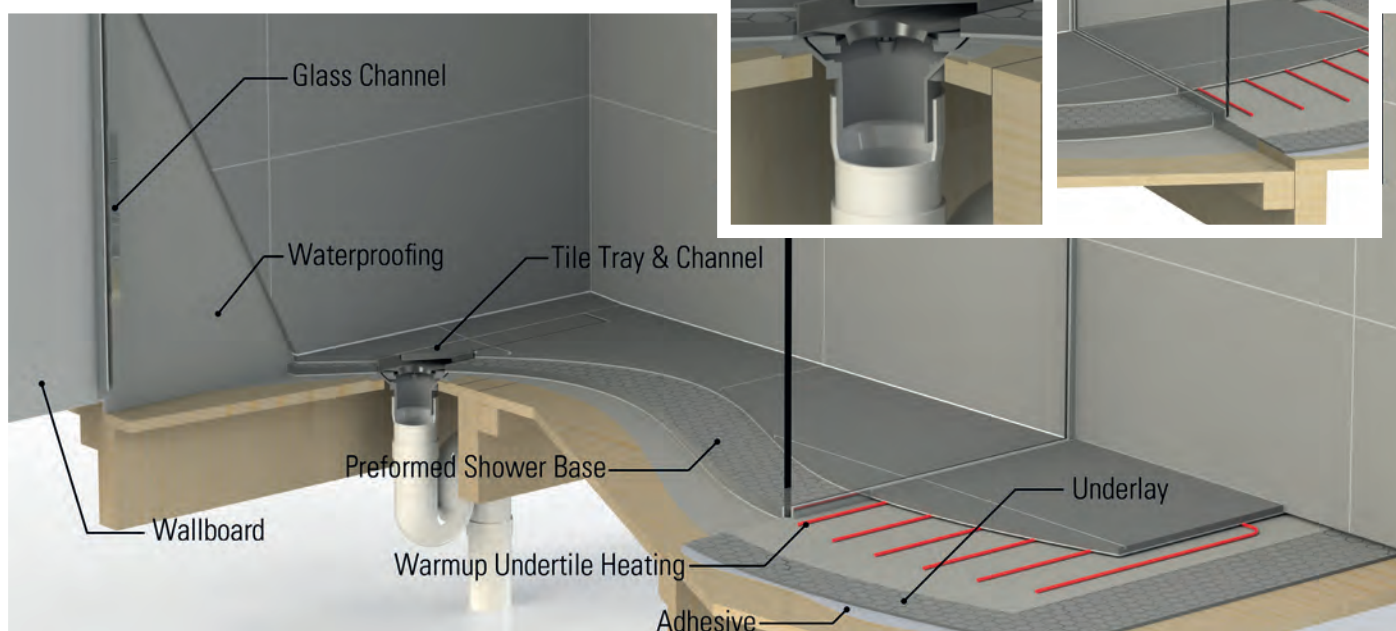

technical features

- Weldable sheet membrane waterproofing incorporating clamp waste
- Level entry or low profile thresholds
- Traditional centre and off centre wastes as well as a full range of increasingly popular channel (strip) drains
- System is suitable for concrete or timber floors
- Glass incorporated: Full range of 10mm frameless - standard sized for economy or custom fitted for perfection
- BRANZ appraised, individually as components and jointly as a system
- Designed with ALL associated trades in mind
- Full architectural specifications available

other features include:

- Undertile heating
- Incorporation of appropriate underlay (insulating, acoustic, strengthening)
- Consistent shower falls specific to waste type
- Pre-channelling for glass (before tiling) confining water within the immediate shower boundaries
- Extensive range of decorative channel and square waste options

Shower system level entry and channel drain