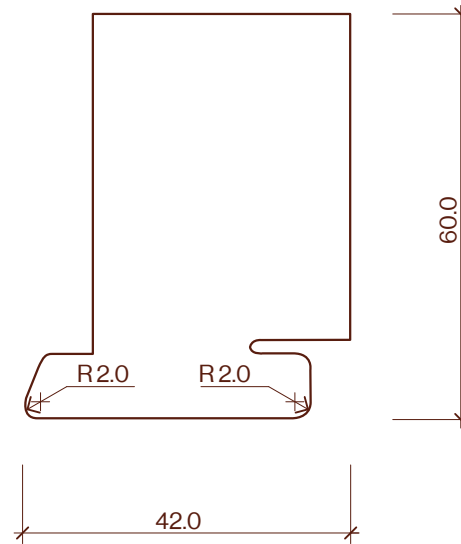

Batten Clip 42x60mm

Profile Drawing

Category	Profile name	Size	Scale
Screening	Batten Clip	42x60mm	1:1

P +64 9 249 0100
E info@abodo.co.nz
W abodo.co.nz