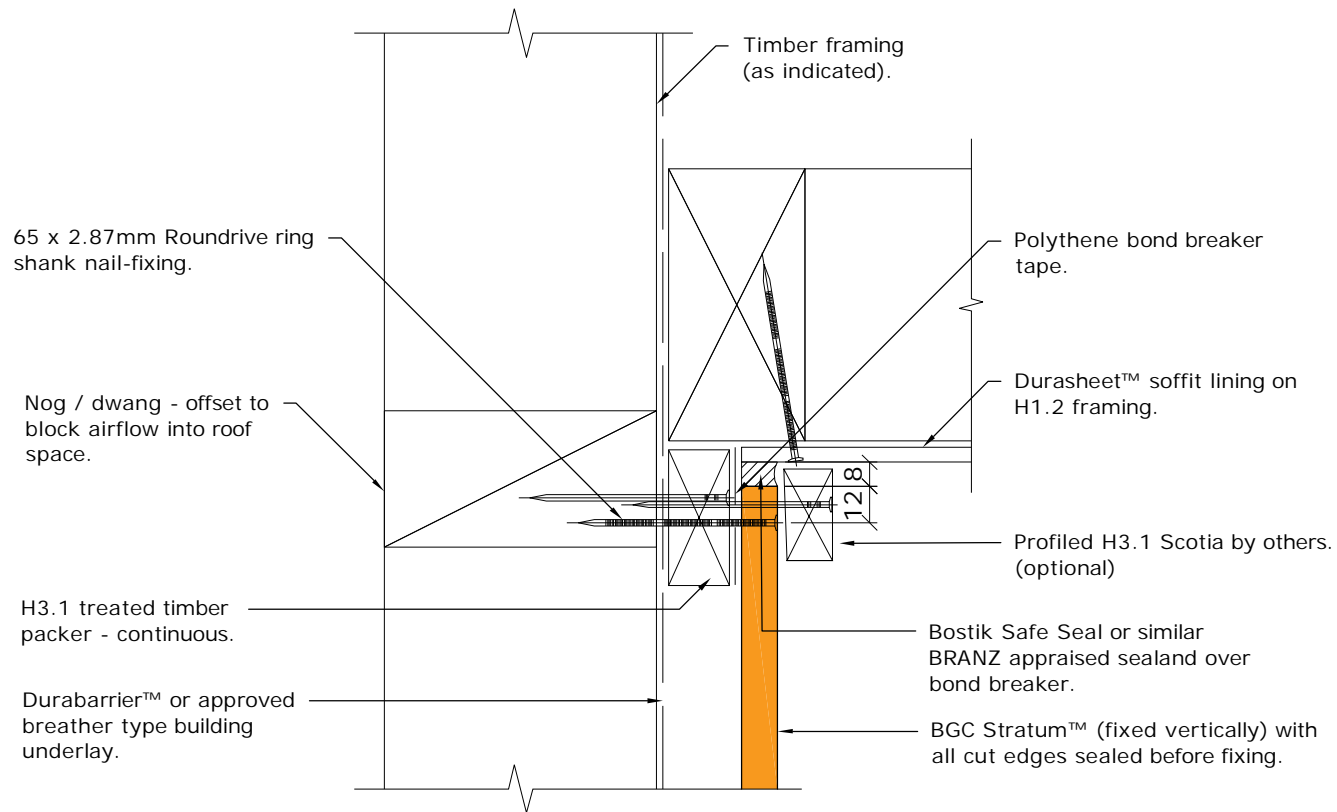

BGC

Fibre Cement

PROFILE

**BGC Stratum™ and Stratum™ Duo  
(Vertical Installation)**

DATE May 2019

DETAIL

**Soffit Detail**

SCALE 1:2.5 @ A4

DETAIL NO. **SV-08**