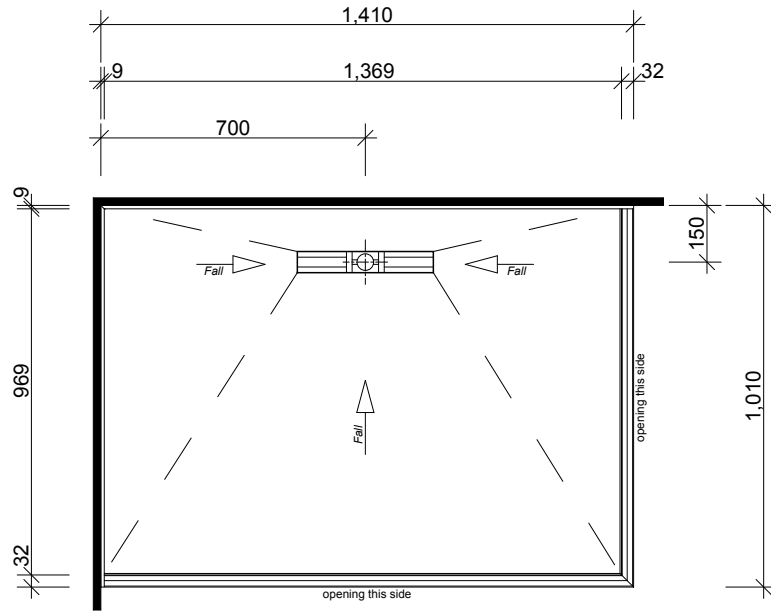

RHYTHM BASE

LH Rear Drain

LH Drain

SCREEN OPTIONS