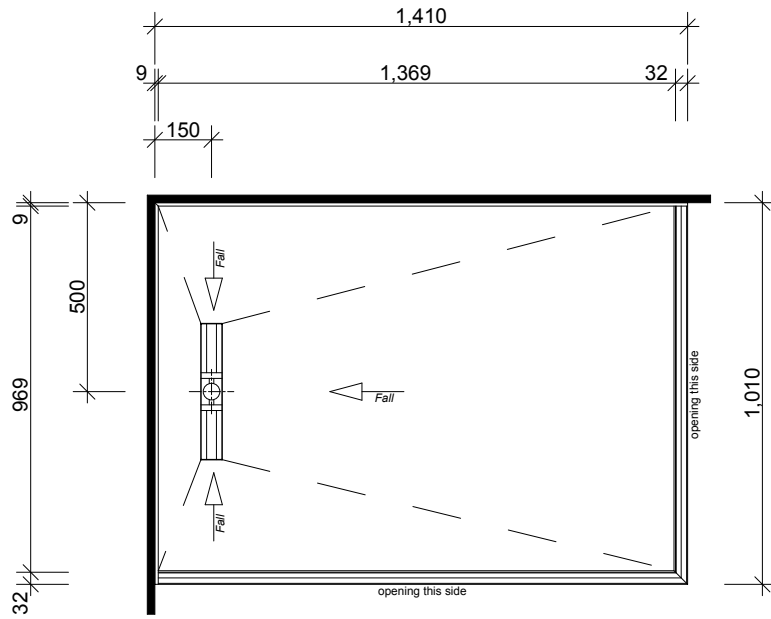

RHYTHM BASE

LH Rear Drain

LH Drain

SCREEN OPTIONS