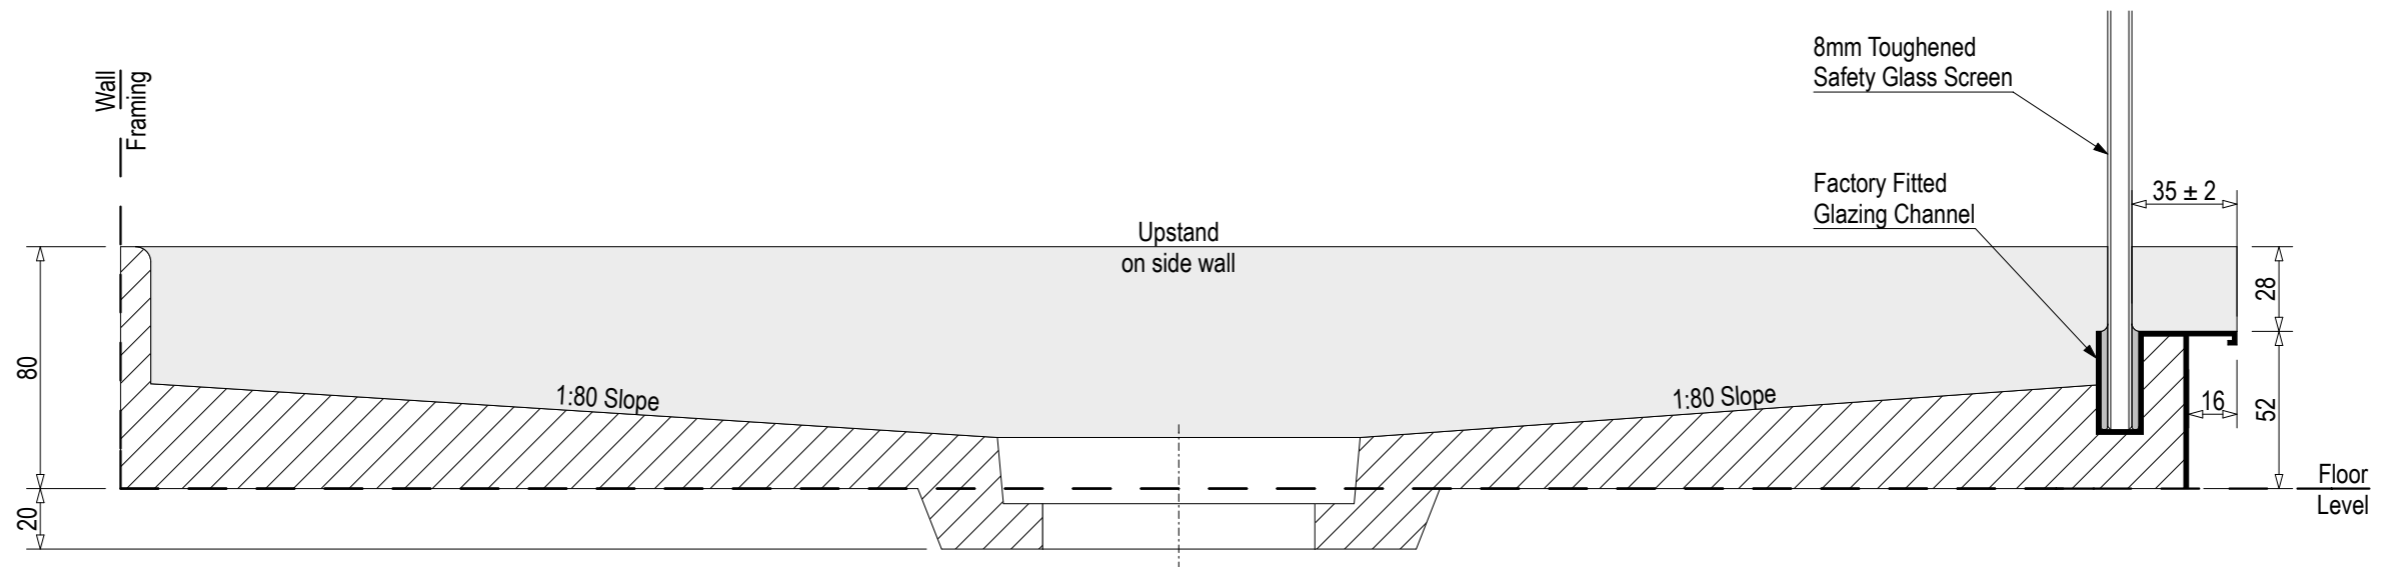

SKU: ET-FAB

Note: Verify exact shower base dimensions on site

Screen Options:

For more product information go to:

www.atlantis.co.nz/shop/easytile/fabulous-1400x1000/

For installation instructions go to:

www.atlantis.co.nz/trade/installation/

Ensure a minimum recess size of 250mm wide x 250mm long x 150mm deep for the channel drain and waste outlet