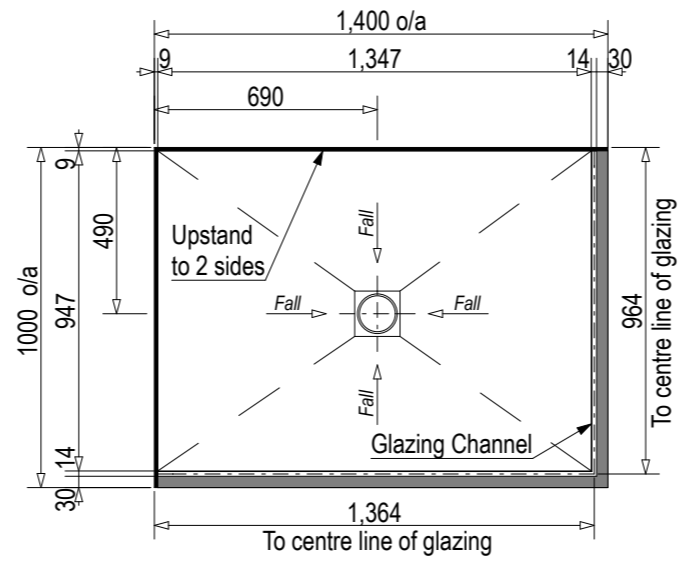

SKU: ET-FAB

Note: Verify exact shower base dimensions on site

Screen Options:

For more product information go to:

www.atlantis.co.nz/shop/easytile/fabulous-1400x1000/

For installation instructions go to:

www.atlantis.co.nz/trade/installation/

Ensure a minimum recess size of 250mm wide x 250mm long x 150mm deep for the channel drain and waste outlet