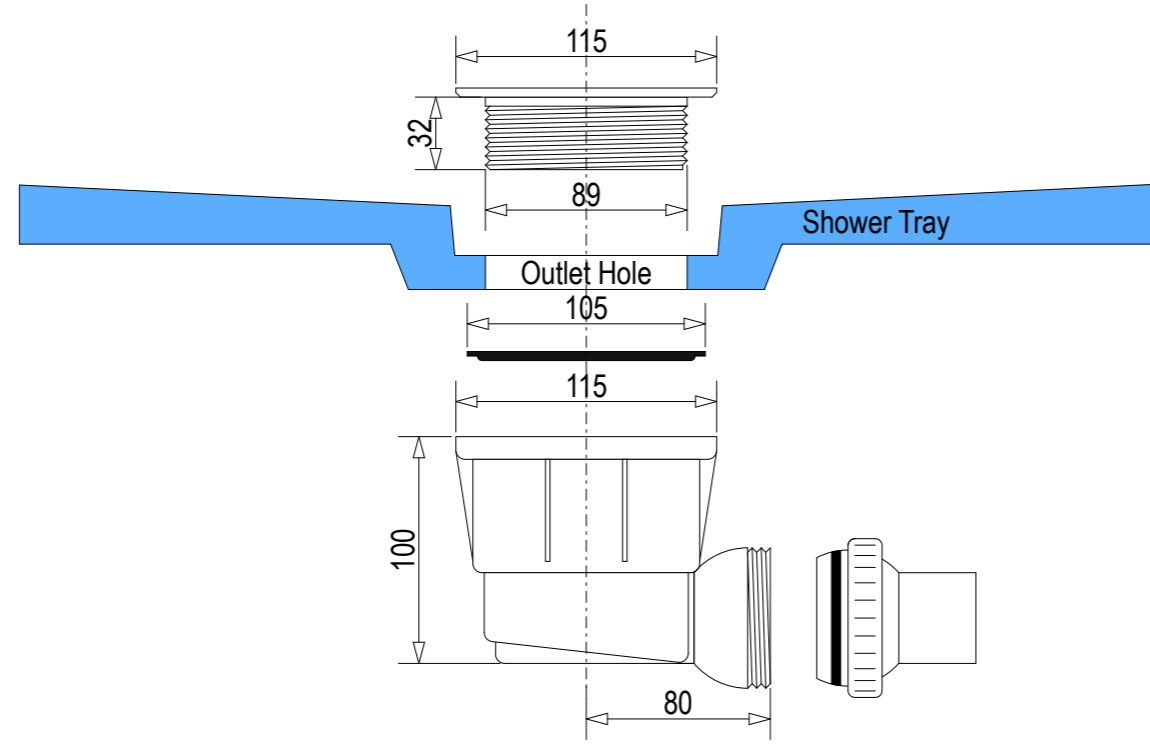

SKU: ET-FAB

Note: Verify exact shower base dimensions on site

Screen Options:

For more product information go to:

www.atlantis.co.nz/shop/easytile/fabulous-1400x1000/

For installation instructions go to:

www.atlantis.co.nz/trade/installation/

Ensure a minimum recess size of 250mm wide x 250mm long x 150mm deep for the channel drain and waste outlet