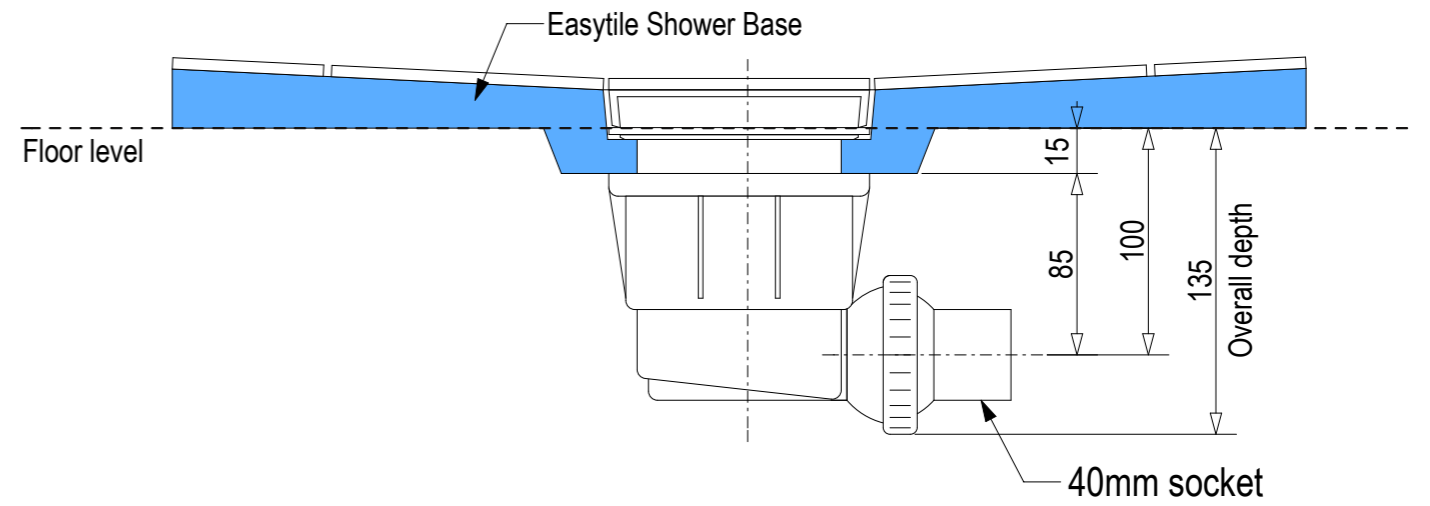

SKU: ET-FAB

Note: Verify exact shower base dimensions on site

Screen Options:

For more product information go to:

www.atlantis.co.nz/shop/easytile/fabulous-1400x1000/

For installation instructions go to:

www.atlantis.co.nz/trade/installation/

Ensure a minimum recess size of 250mm wide x 250mm long x 150mm deep for the channel drain and waste outlet