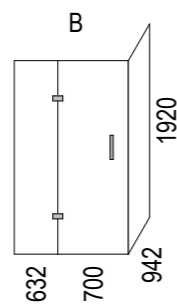

SKU: ET-FAB

Note: Verify exact shower base dimensions on site

Screen Options:

For more product information go to:

www.atlantis.co.nz/shop/easytile/fabulous-1400x1000/

For installation instructions go to:

www.atlantis.co.nz/trade/installation/

Ensure a minimum recess size of 250mm wide x 250mm long x 150mm deep for the channel drain and waste outlet