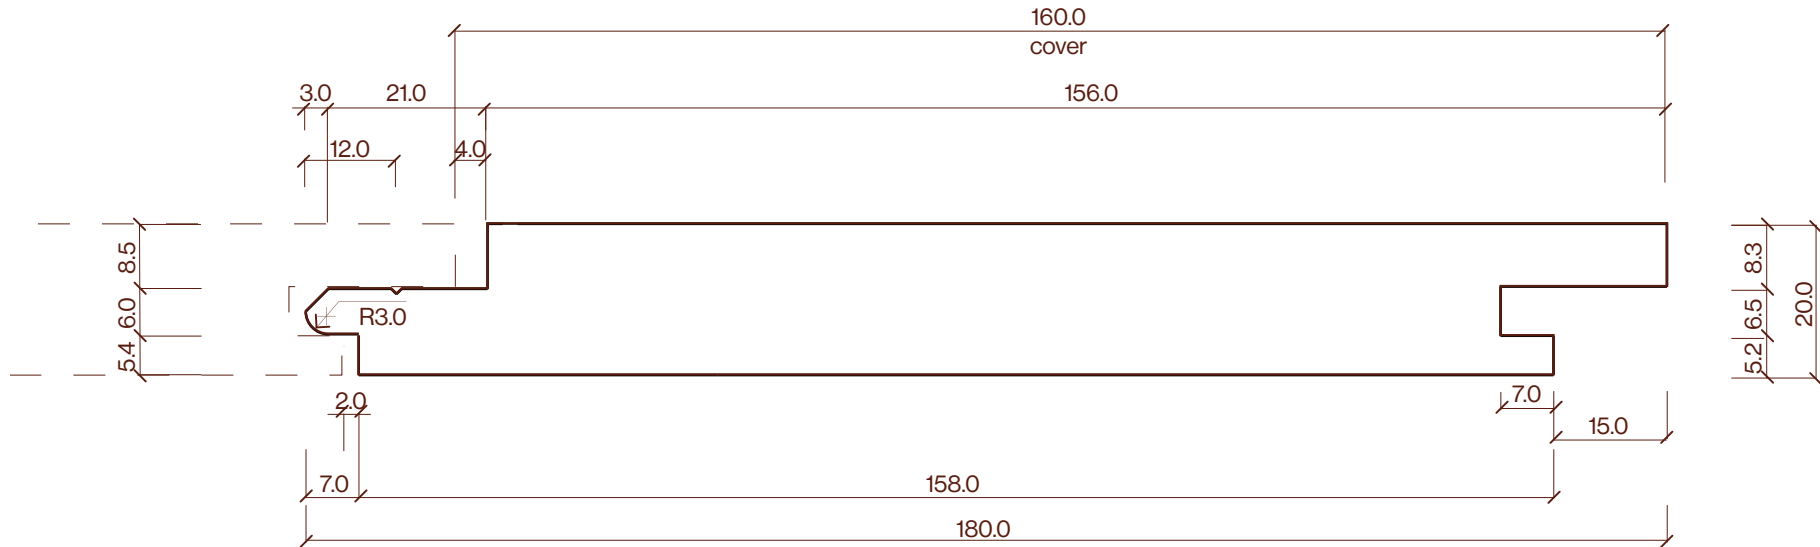

WB12 180x20mm
Profile Drawing

Category	Profile name	Size	Scale
Cladding	WB12	180x20mm	1:1

P +64 9 249 0100
E info@abodo.co.nz
W abodo.co.nz