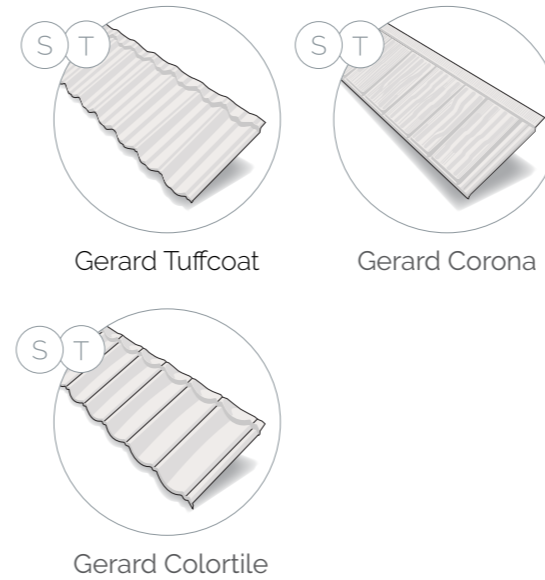

Colours & finishes

Textured finish colours

Types of finish by roof profile

Textured finishes and colours are available for all Gerard roof profiles.

Satin finishes and colours are available for the three Gerard profiles shown below.

Satin finish colours

The name below each colour swatch title is the Colorcote® / Colorsteel® equivalent. These are useful for matching accessories like fascia or aluminium joinery as the names are often referred to as a colour standard.

The name below each colour swatch title is the Colorcote® / Colorsteel® equivalent. These are useful for matching accessories like fascia or aluminium joinery as the names are often referred to as a colour standard.