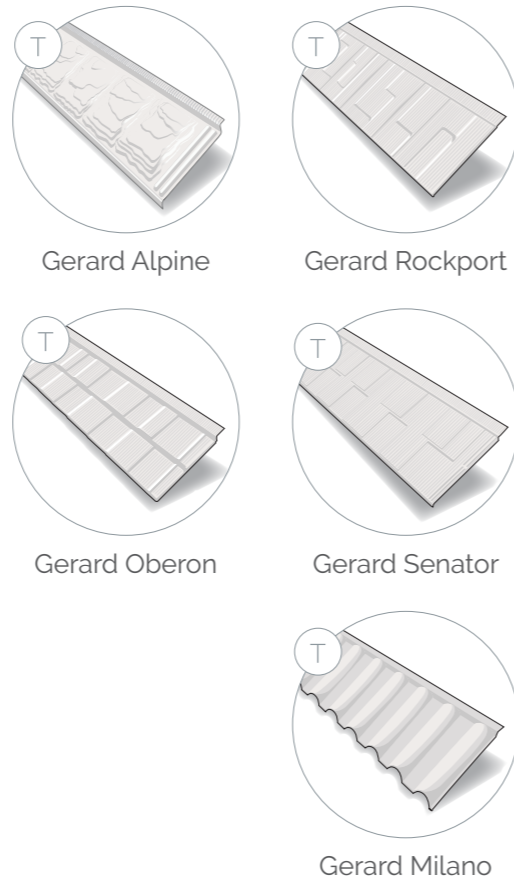

Colours & finishes

Textured finish colours

Types of finish by roof profile

Textured finishes and colours are available for all Gerard roof profiles.

Satin finishes and colours are available for the three Gerard profiles shown below.

Satin finish colours

The name below each colour swatch title is the Colorcote® / Colorsteel® equivalent. These are useful for matching accessories like fascia or aluminium joinery as the names are often referred to as a colour standard.

The name below each colour swatch title is the Colorcote® / Colorsteel® equivalent. These are useful for matching accessories like fascia or aluminium joinery as the names are often referred to as a colour standard.