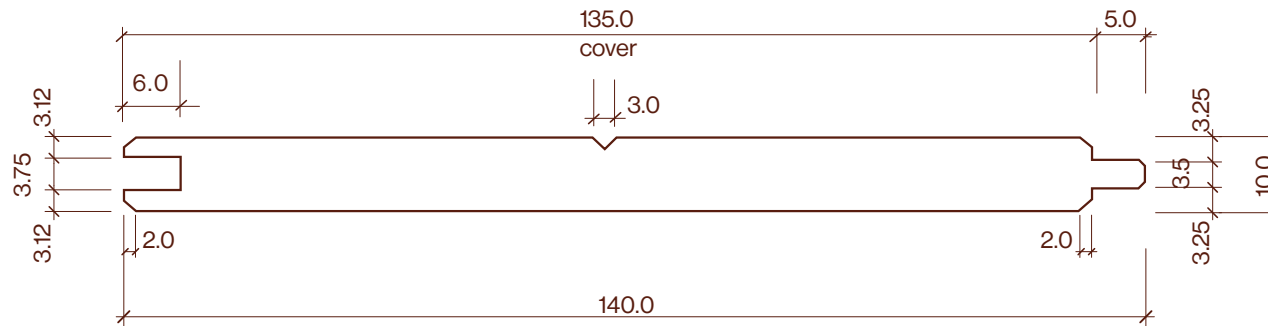

TG9 135x10mm Profile Drawing

Category	Profile name	Size	Scale
Panelling	TG9	135x10mm	1:1

P +64 9 249 0100
E info@abodo.co.nz
W abodo.co.nz