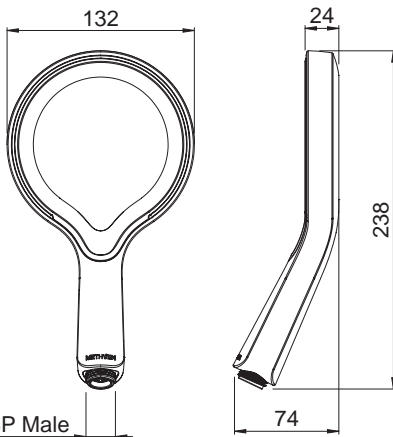

* Compared to a Methven Conventional Shower. Flow rate of both products at 9L per minute and tested as per AS 3602-2013 Appendix H.

CONSTRUCTION: Chrome-plated

CLASSIFICATION: Suitable for mains pressure only

INLET CONNECTIONS: 1/2" BSP Male

OUTLET CONNECTION: N/A

WORKING PRESSURES: 100 - 500kPa

OPERATING TEMPERATURE: 5 °C - 70 °C

WATER FLOW RATE: 9.0 l/m

- Water efficient
- Limescale resistant
- Ultra wide spray coverage
- 3 star WELS rated on mains pressure (9.0 l/m)
- Available in chrome & white and limited edition colours