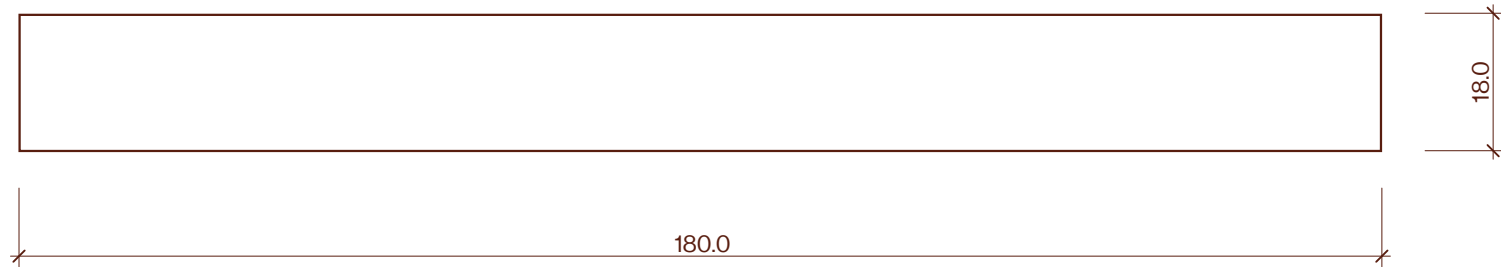

BAND4S 180x18mm Profile Drawing

Category	Profile name	Size	Scale
Screening	BAND4S	180x18mm	1:1

Additional sizes not pictured:
180x25mm, 180x32mm, 180x42mm, 180x65mm, 180x88mm, 180x138mm

P +64 9 249 0100
E info@abodo.co.nz
W abodo.co.nz