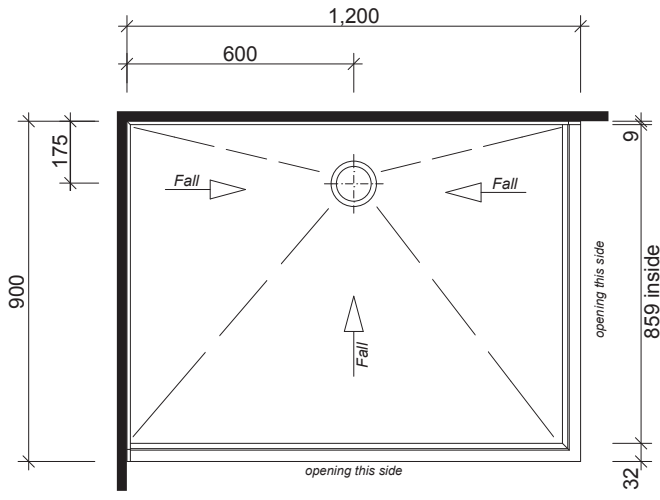

BAHAMAS
LH BASE

Centre Rear Outlet

SCREEN OPTIONS

MAURITIUS
RH BASE

Centre Rear Outlet

SCREEN OPTIONS