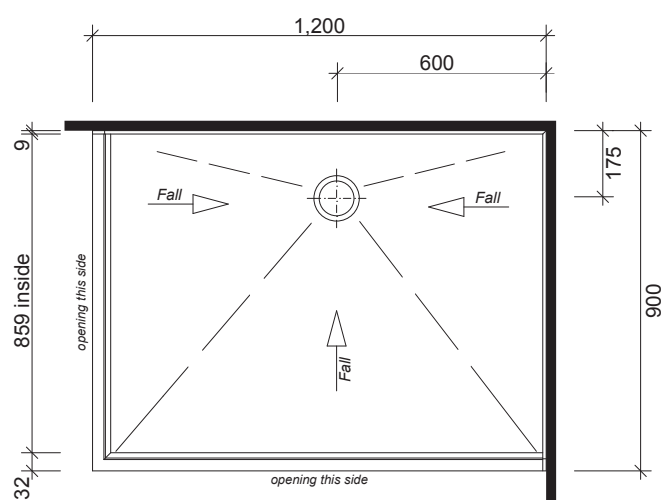

BAHAMAS
LH BASE

Centre Rear Outlet

SCREEN OPTIONS

MAURITIUS
RH BASE

Centre Rear Outlet

SCREEN OPTIONS