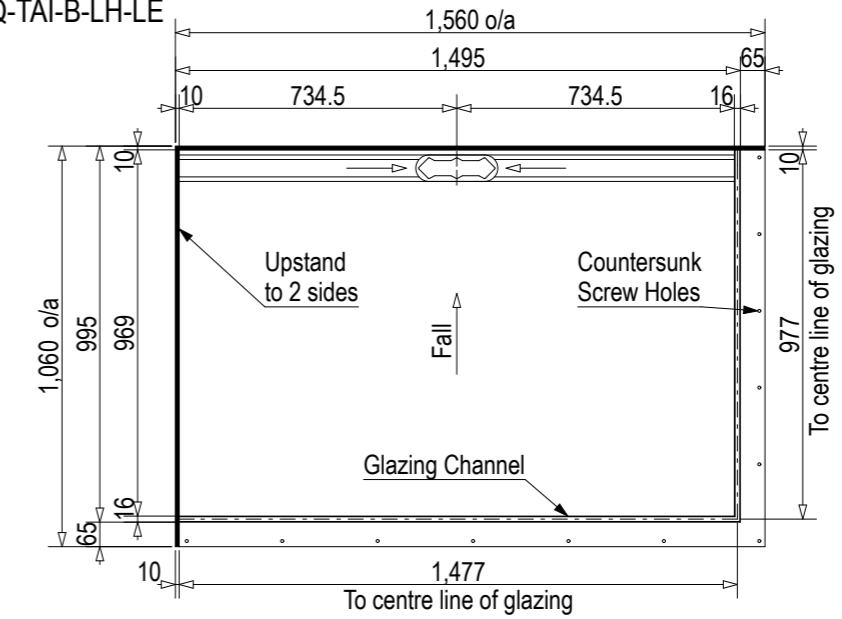

Note: Drain position central unless dimensioned otherwise

### Step Entry

SKU: LQ-TAI-B-LH-ST

### Level Entry

SKU: LQ-TAI-B-LH-LE

See Waste Channel Recess Specifications for size

Floor Recess 1530x1030x30

Note: Verify exact shower base dimensions on site

## AQUAPLANE WASTE FITTING

- EasyClean Waste with in-built trap
- 50L/min ultra flow rate
- Removable fin for easy cleaning
- 40/50mm outlet with swivel fitting
- Components bolt together for guaranteed watertightness