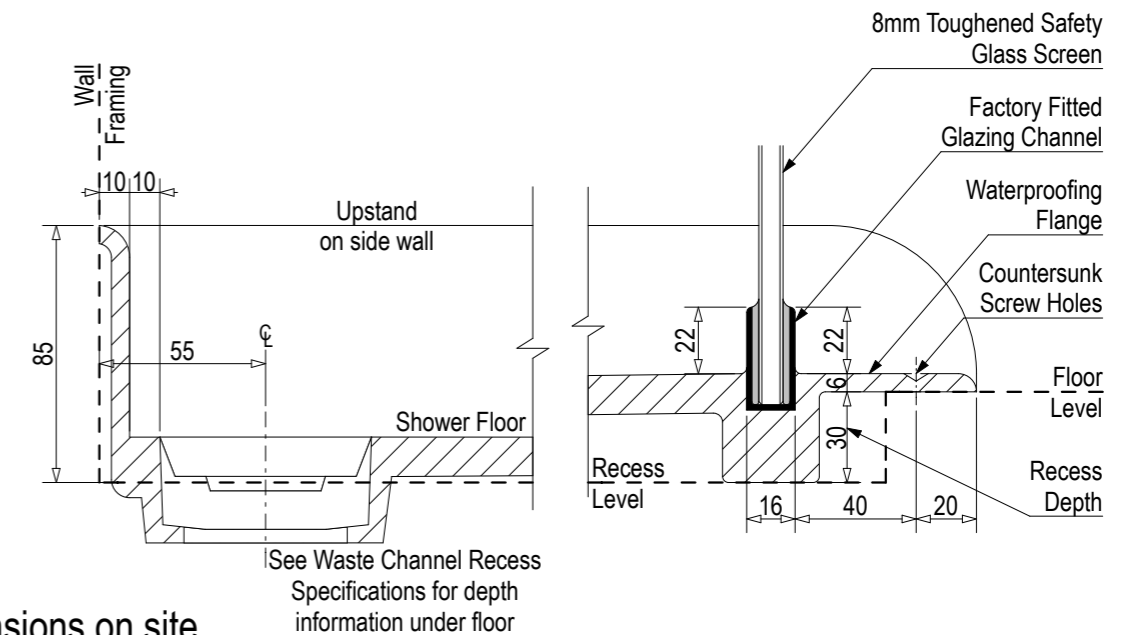

Note: Drain position central unless dimensioned otherwise

### Step Entry

SKU: LQ-TAI-B-LH-ST

### Level Entry

SKU: LQ-TAI-B-LH-LE

See Waste Channel Recess Specifications for size

Floor Recess 1530x1030x30

Note: Verify exact shower base dimensions on site

## AQUAPLANE WASTE FITTING

- EasyClean Waste with in-built trap
- 50L/min ultra flow rate
- Removable fin for easy cleaning
- 40/50mm outlet with swivel fitting
- Components bolt together for guaranteed watertightness