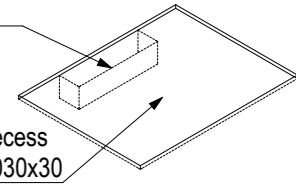

Note: Drain position central unless dimensioned otherwise

### Step Entry

SKU: LQ-TAI-B-LH-ST

### Level Entry

SKU: LQ-TAI-B-LH-LE

See Waste Channel Recess Specifications for size

Floor Recess 1530x1030x30

Note: Verify exact shower base dimensions on site