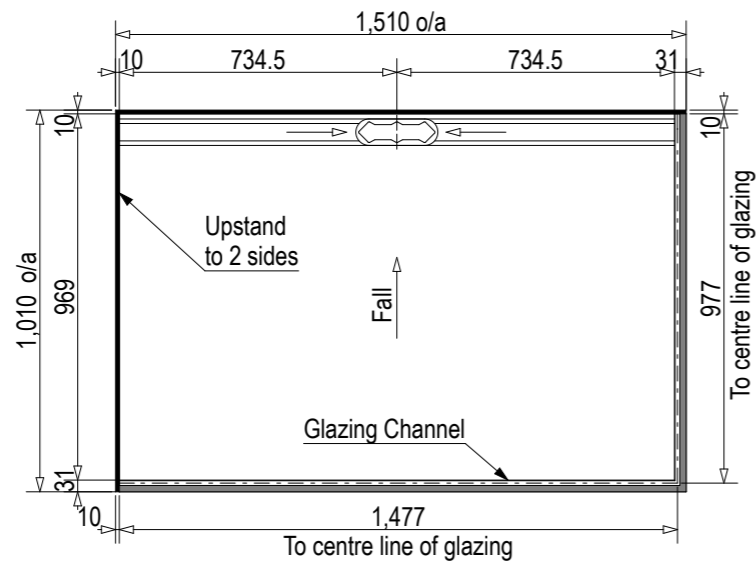

Note: Drain position central unless dimensioned otherwise

### Step Entry

SKU: LQ-TAI-B-LH-ST

### Level Entry

SKU: LQ-TAI-B-LH-LE

See Waste Channel Recess Specifications for size

Floor Recess 1530x1030x30

Note: Verify exact shower base dimensions on site