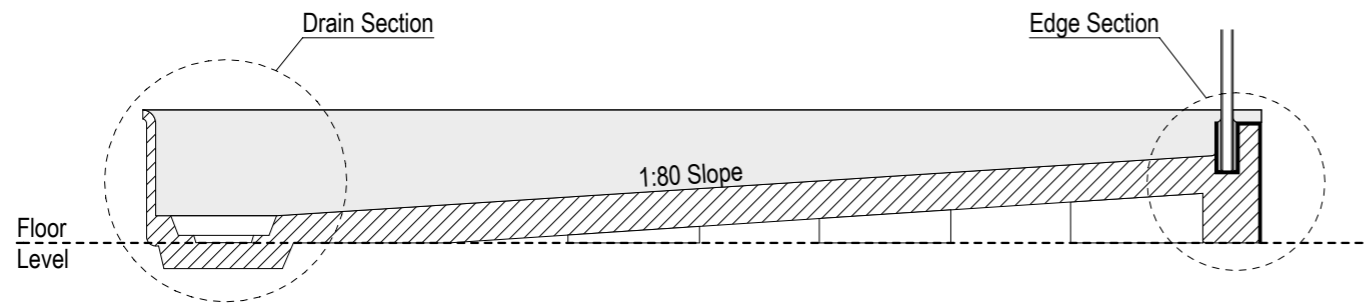

Note: Drain position central unless dimensioned otherwise

### Step Entry

SKU: LQ-TAI-B-LH-ST

### Level Entry

SKU: LQ-TAI-B-LH-LE

See Waste Channel Recess Specifications for size

Floor Recess 1530x1030x30

Note: Verify exact shower base dimensions on site