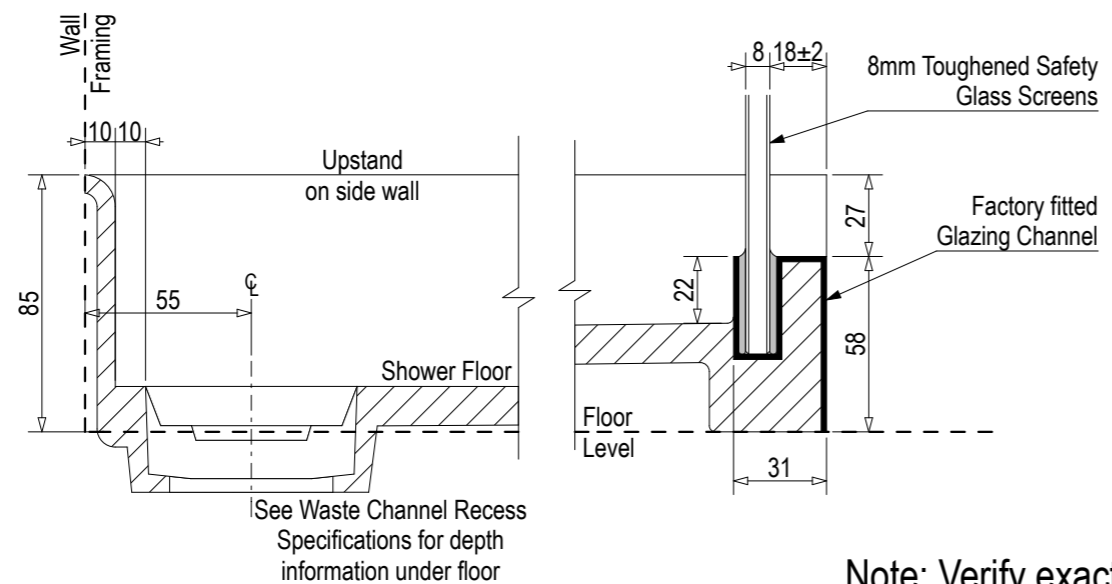

Note: Drain position central unless dimensioned otherwise

### Step Entry

SKU: LQ-TAI-B-LH-ST

### Level Entry

SKU: LQ-TAI-B-LH-LE

See Waste Channel Recess Specifications for size

Floor Recess 1530x1030x30

Note: Verify exact shower base dimensions on site