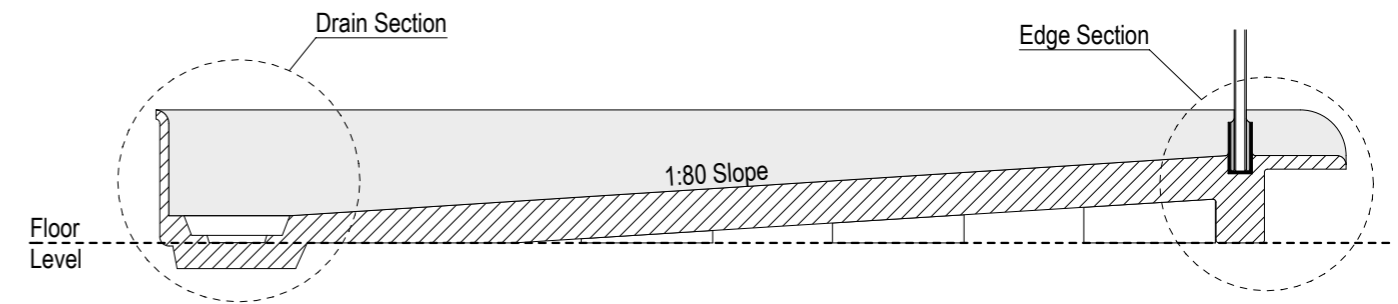

Note: Drain position central unless dimensioned otherwise

### Step Entry

SKU: LQ-TAI-B-LH-ST

### Level Entry

SKU: LQ-TAI-B-LH-LE

See Waste Channel Recess Specifications for size

Floor Recess 1530x1030x30

Note: Verify exact shower base dimensions on site