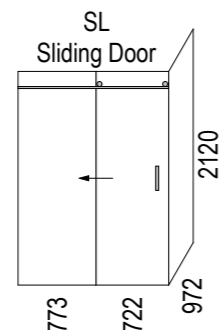

Screen Options:

For more product information go to:

www.atlantis.co.nz/shop/linea-quattro/taipei-1500x1000/

For installation instructions go to:

www.atlantis.co.nz/trade/installation/