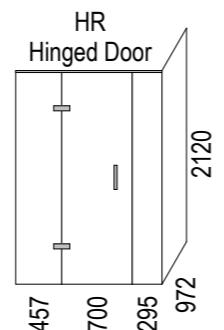

Screen Options:

For more product information go to:

www.atlantis.co.nz/shop/linea-quattro/taipei-1500x1000/

For installation instructions go to:

www.atlantis.co.nz/trade/installation/