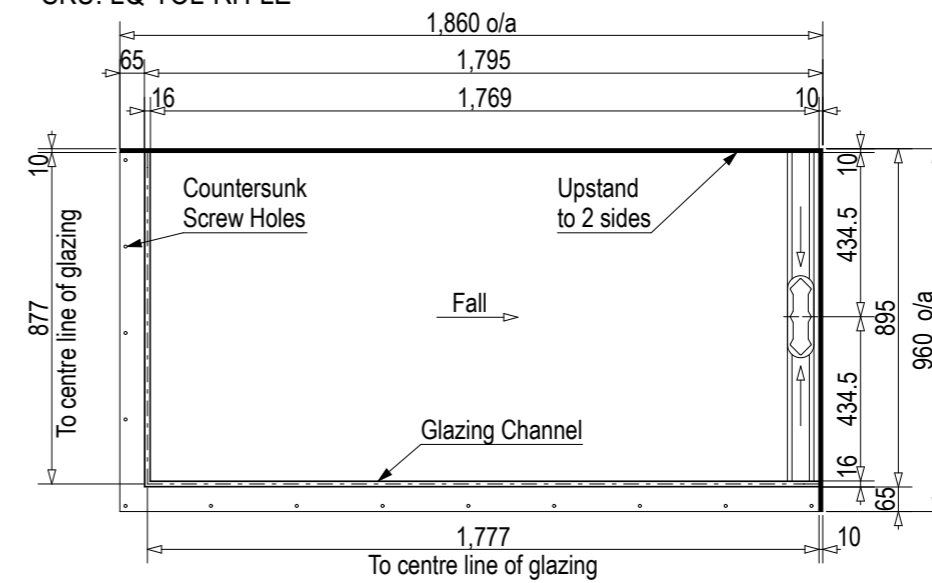

Note: Drain position central unless dimensioned otherwise

Step Entry

SKU: LQ-TOL-RH-ST

Level Entry

SKU: LQ-TOL-RH-LE

Note: Verify exact shower base dimensions on site

Screen Options:

For more product information go to:

www.atlantis.co.nz/shop/linea-quattro/toledo-1800x900/

For installation instructions go to:

www.atlantis.co.nz/trade/installation/

AQUAPLANE WASTE FITTING

- EasyClean Waste with in-built trap
- 50L/min ultra flow rate
- Removable fin for easy cleaning
- 40/50mm outlet with swivel fitting
- Components bolt together for guaranteed watertightness