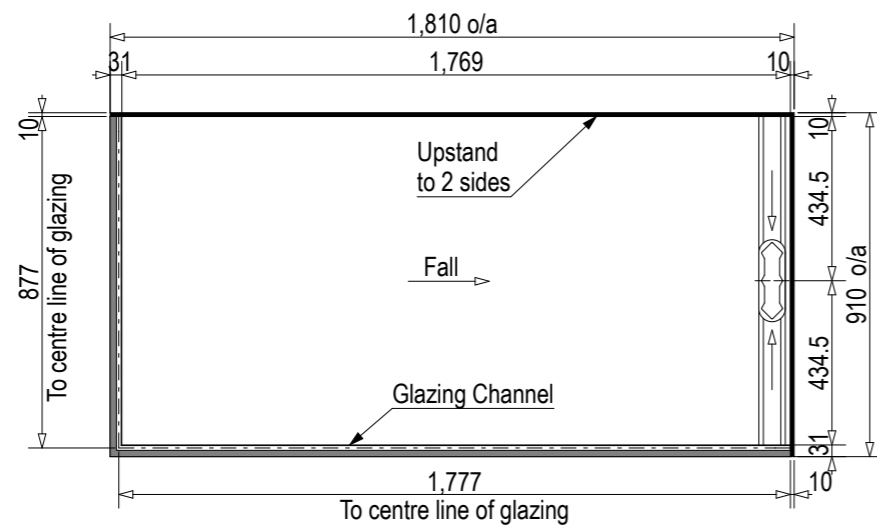

Note: Drain position central unless dimensioned otherwise

Step Entry

SKU: LQ-TOL-RH-ST

Level Entry

SKU: LQ-TOL-RH-LE

Note: Verify exact shower base dimensions on site

Screen Options:

For more product information go to:

www.atlantis.co.nz/shop/linea-quattro/toledo-1800x900/

For installation instructions go to:

www.atlantis.co.nz/trade/installation/

AQUAPLANE WASTE FITTING

- EasyClean Waste with in-built trap
- 50L/min ultra flow rate
- Removable fin for easy cleaning
- 40/50mm outlet with swivel fitting
- Components bolt together for guaranteed watertightness