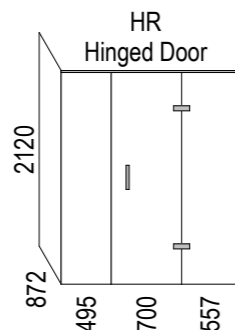

Note: Drain position central unless dimensioned otherwise

Step Entry

SKU: LQ-TOL-RH-ST

Level Entry

SKU: LQ-TOL-RH-LE

Note: Verify exact shower base dimensions on site

Screen Options:

For more product information go to:

www.atlantis.co.nz/shop/linea-quattro/toledo-1800x900/

For installation instructions go to:

www.atlantis.co.nz/trade/installation/

AQUAPLANE WASTE FITTING

- EasyClean Waste with in-built trap
- 50L/min ultra flow rate
- Removable fin for easy cleaning
- 40/50mm outlet with swivel fitting
- Components bolt together for guaranteed watertightness