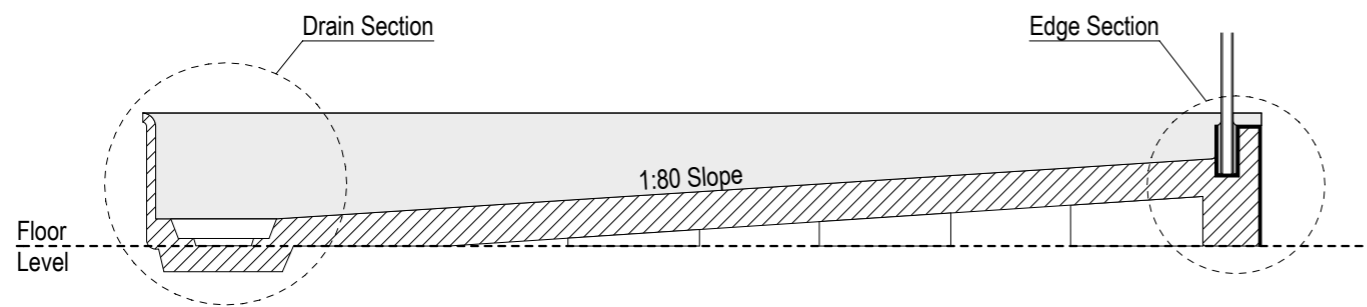

Note: Drain position central unless dimensioned otherwise

Step Entry

SKU: LQ-TOL-RH-ST

Level Entry

SKU: LQ-TOL-RH-LE

Note: Verify exact shower base dimensions on site

Screen Options:

For more product information go to:

www.atlantis.co.nz/shop/linea-quattro/toledo-1800x900/

For installation instructions go to:

www.atlantis.co.nz/trade/installation/

AQUAPLANE WASTE FITTING

- EasyClean Waste with in-built trap
- 50L/min ultra flow rate
- Removable fin for easy cleaning
- 40/50mm outlet with swivel fitting
- Components bolt together for guaranteed watertightness