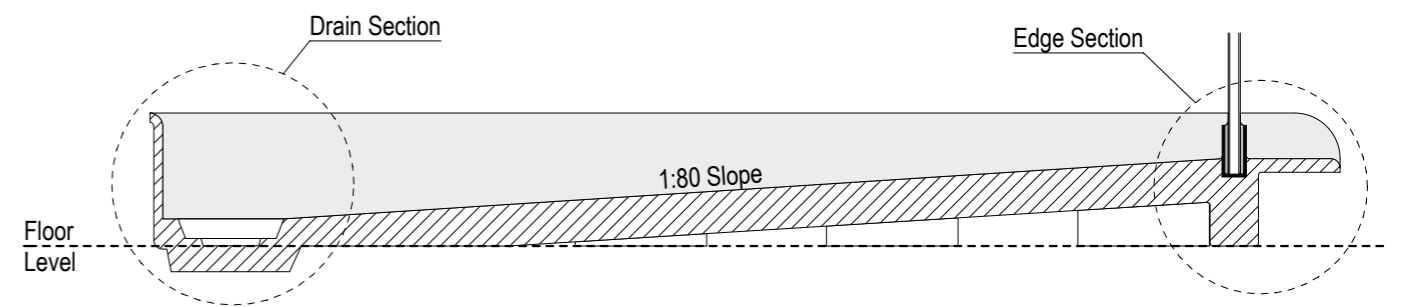

Note: Drain position central unless dimensioned otherwise

Step Entry

SKU: LQ-TOL-RH-ST

Level Entry

SKU: LQ-TOL-RH-LE

Note: Verify exact shower base dimensions on site

Screen Options:

For more product information go to:

www.atlantis.co.nz/shop/linea-quattro/toledo-1800x900/

For installation instructions go to:

www.atlantis.co.nz/trade/installation/

AQUAPLANE WASTE FITTING

- EasyClean Waste with in-built trap
- 50L/min ultra flow rate
- Removable fin for easy cleaning
- 40/50mm outlet with swivel fitting
- Components bolt together for guaranteed watertightness