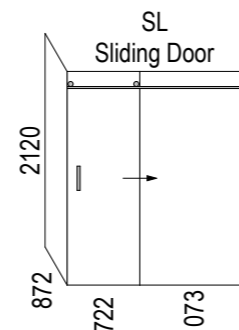

Note: Drain position central unless dimensioned otherwise

Step Entry

SKU: LQ-TOL-RH-ST

Level Entry

SKU: LQ-TOL-RH-LE

Note: Verify exact shower base dimensions on site

Screen Options:

For more product information go to:

www.atlantis.co.nz/shop/linea-quattro/toledo-1800x900/

For installation instructions go to:

www.atlantis.co.nz/trade/installation/

AQUAPLANE WASTE FITTING

- EasyClean Waste with in-built trap
- 50L/min ultra flow rate
- Removable fin for easy cleaning
- 40/50mm outlet with swivel fitting
- Components bolt together for guaranteed watertightness