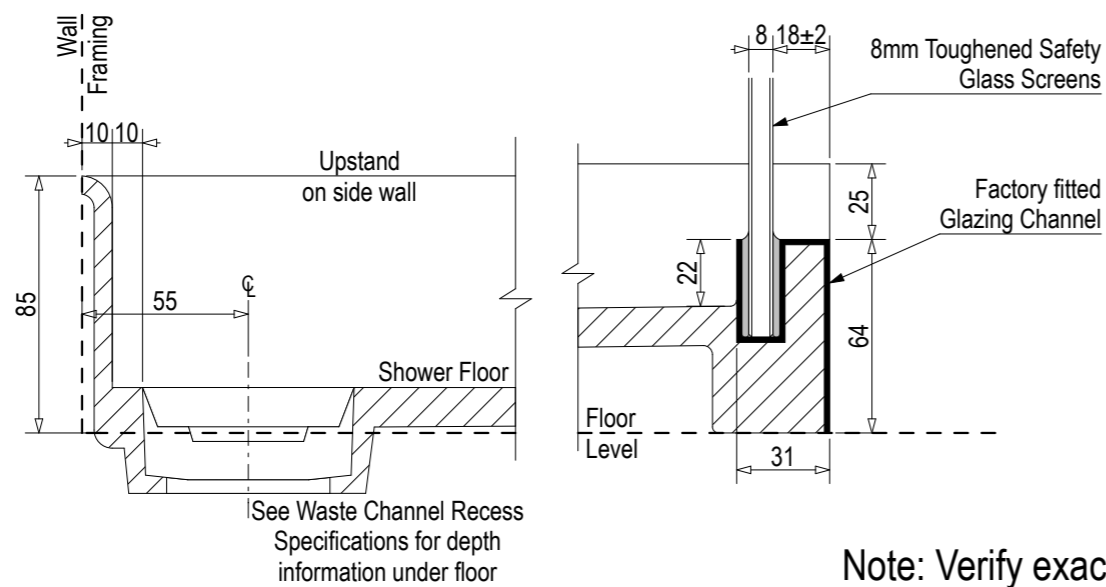

Note: Drain position central unless dimensioned otherwise

Step Entry

SKU: LQ-TOL-RH-ST

Level Entry

SKU: LQ-TOL-RH-LE

Note: Verify exact shower base dimensions on site

Screen Options:

For more product information go to:

www.atlantis.co.nz/shop/linea-quattro/toledo-1800x900/

For installation instructions go to:

www.atlantis.co.nz/trade/installation/

AQUAPLANE WASTE FITTING

- EasyClean Waste with in-built trap
- 50L/min ultra flow rate
- Removable fin for easy cleaning
- 40/50mm outlet with swivel fitting
- Components bolt together for guaranteed watertightness