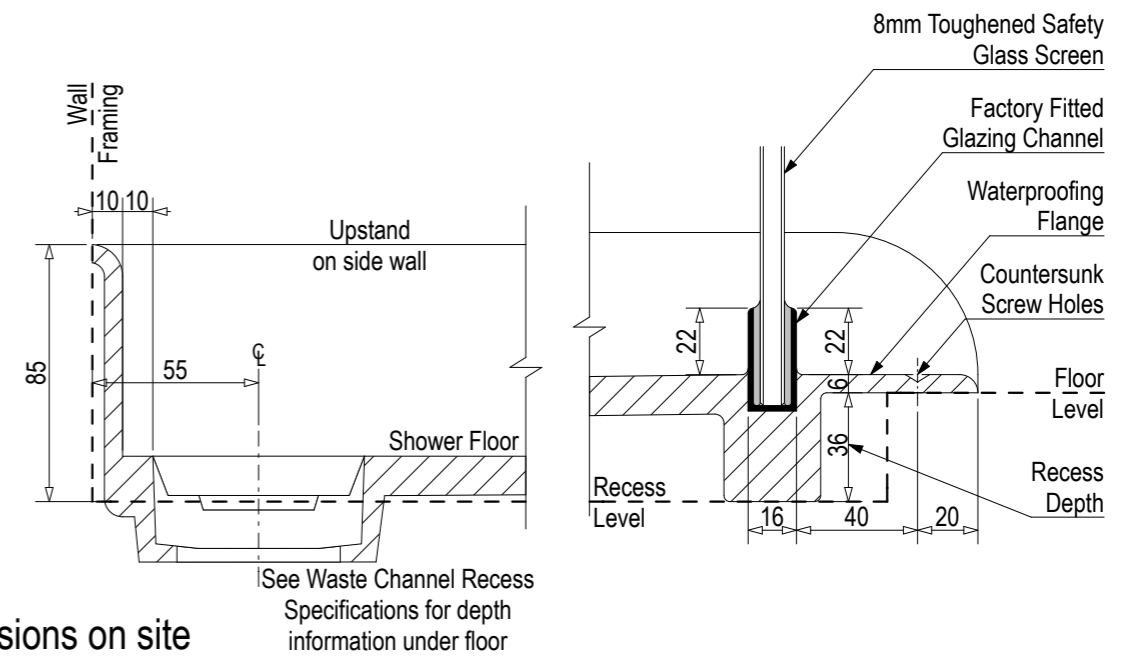

Note: Drain position central unless dimensioned otherwise

Step Entry

SKU: LQ-TOL-RH-ST

Level Entry

SKU: LQ-TOL-RH-LE

Note: Verify exact shower base dimensions on site

Screen Options:

For more product information go to:

www.atlantis.co.nz/shop/linea-quattro/toledo-1800x900/

For installation instructions go to:

www.atlantis.co.nz/trade/installation/

AQUAPLANE WASTE FITTING

- EasyClean Waste with in-built trap
- 50L/min ultra flow rate
- Removable fin for easy cleaning
- 40/50mm outlet with swivel fitting
- Components bolt together for guaranteed watertightness