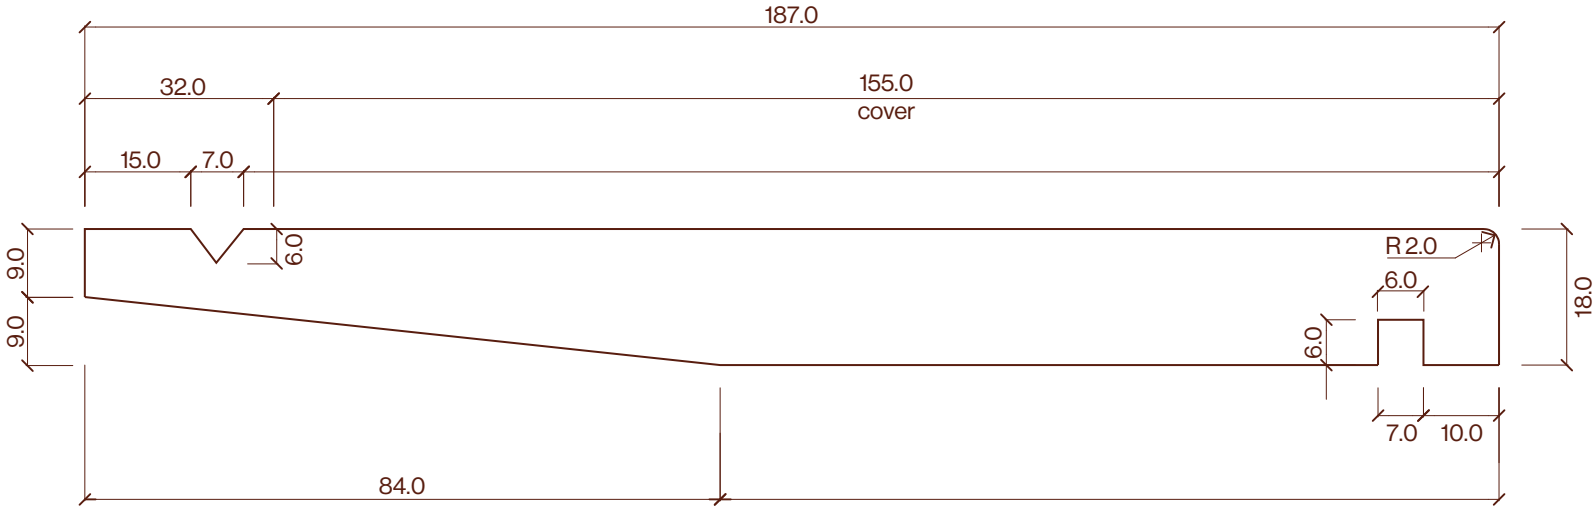

AW62P 187x18mm Profile Drawing

Category	Profile name	Size	Scale
Cladding	AW62P	187x18mm	1:1

P +64 9 249 0100
E info@abodo.co.nz
W abodo.co.nz