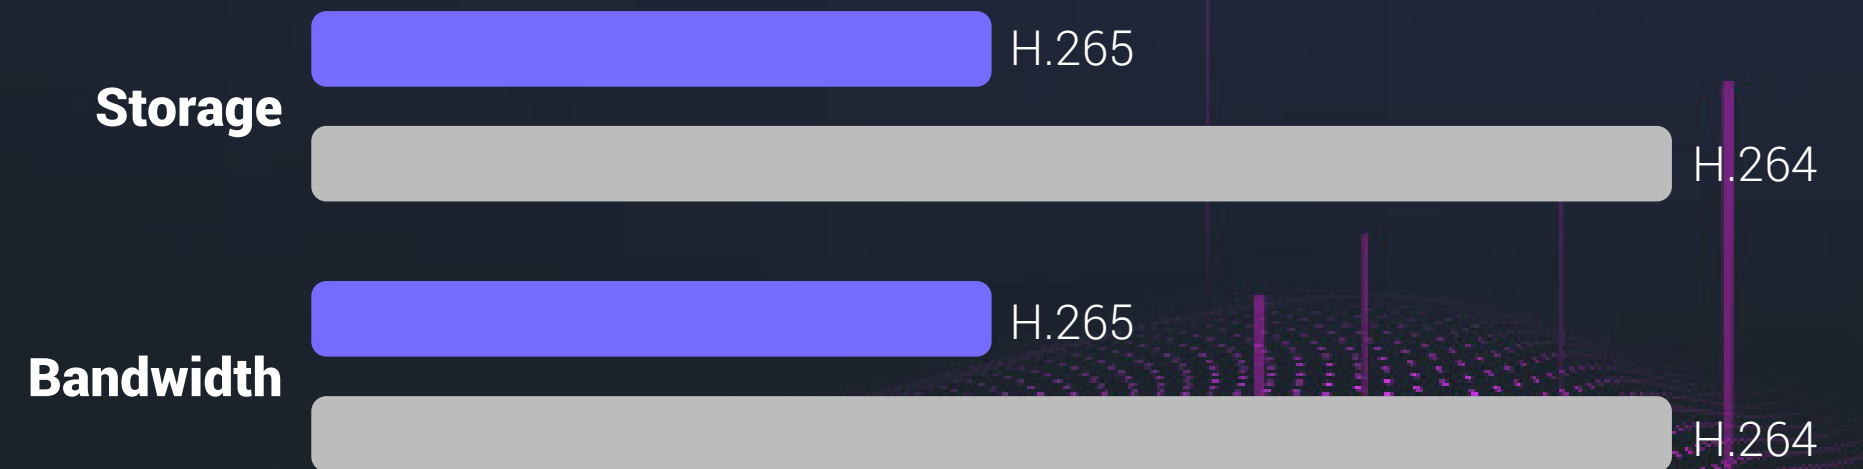

H.265 video technology.

The C8C features the advanced H.265 video compression technology, achieving better video quality with only half the bandwidth and half the storage space of the previous video compression standard (H.264).