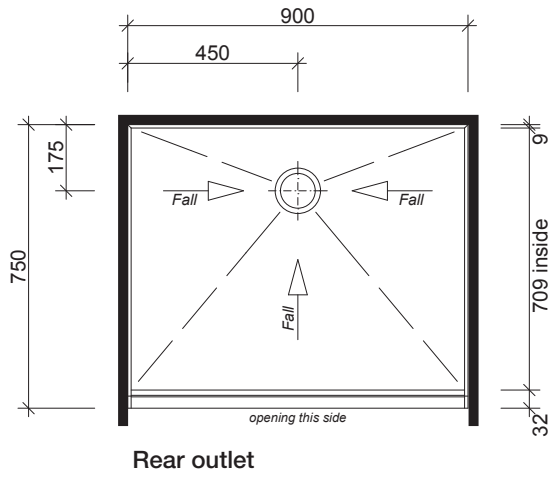

MANIHIKI
BASE

Rear outlet

SCREEN OPTION

Screens are reversible